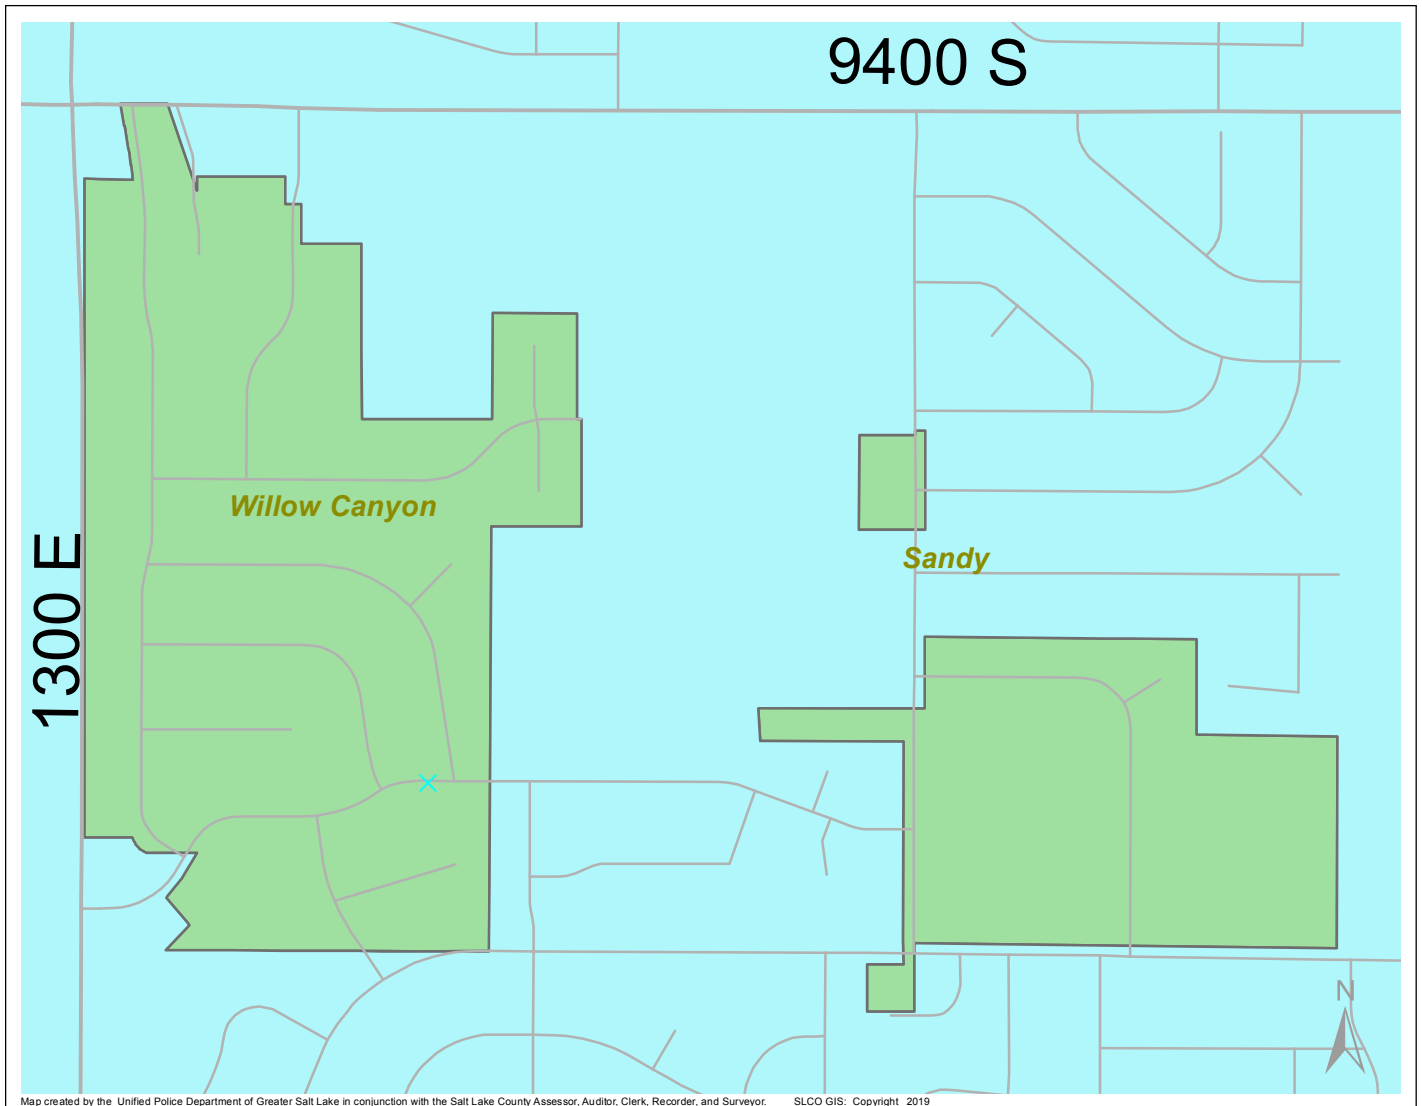

Case Report: Willow Canyon

2019

Aug

**UNIFIED
POLICE**
GREATER SALT LAKE

Total Number of Calls: 11
Total Number of Cases: 4
Total Number of Offenses: 4

SUMMARY OF GROUP A CRIMES	
Arson: 0	Domestic Violence: 0
Assaults: 0	Drive-By Shootings: 0
--Aggravated: 0	Drug Offenses: 0
--Simple: 0	Gang-related: 0
Auto Thefts: 0	Graffiti: 0
Burglary: 0	Hate Crimes: Unavailable
--Business: 0	Juvenile-related: Unavailable
--Residential: 0	Sex Crimes: 0
Homicide: 0	Suspicious Circumstances: 0
Sexual Assault: 0	Vandalism: 1
Robbery: 0	Weapon Violation: 0
Theft/Larceny: 0	Weapon/Force Involved: 0
Vehicle Burglary: 0	1 (Gun): 0
	2 (Knife): 0
	3 (Force Involved): 0
	5 (Unknown): 0
	6 (Rifle/Shotgun): 0

1. **LEGEND:**
2. Arson
   - Assault-Aggravated or Simple
   - Auto Theft
   - Burglary-Business or Residential
   - Domestic Violence
   - Drive-By Shooting
   - Drug-related Offense
   - Graffiti
   - Homicide
   - Sexual Assault
   - Robbery
   - Sex Offense
   - Suspicious Circumstance
   - Theft/Larceny
   - Vandalism
   - Vehicle Burglary
   - Weapon Violation

9/9/2019