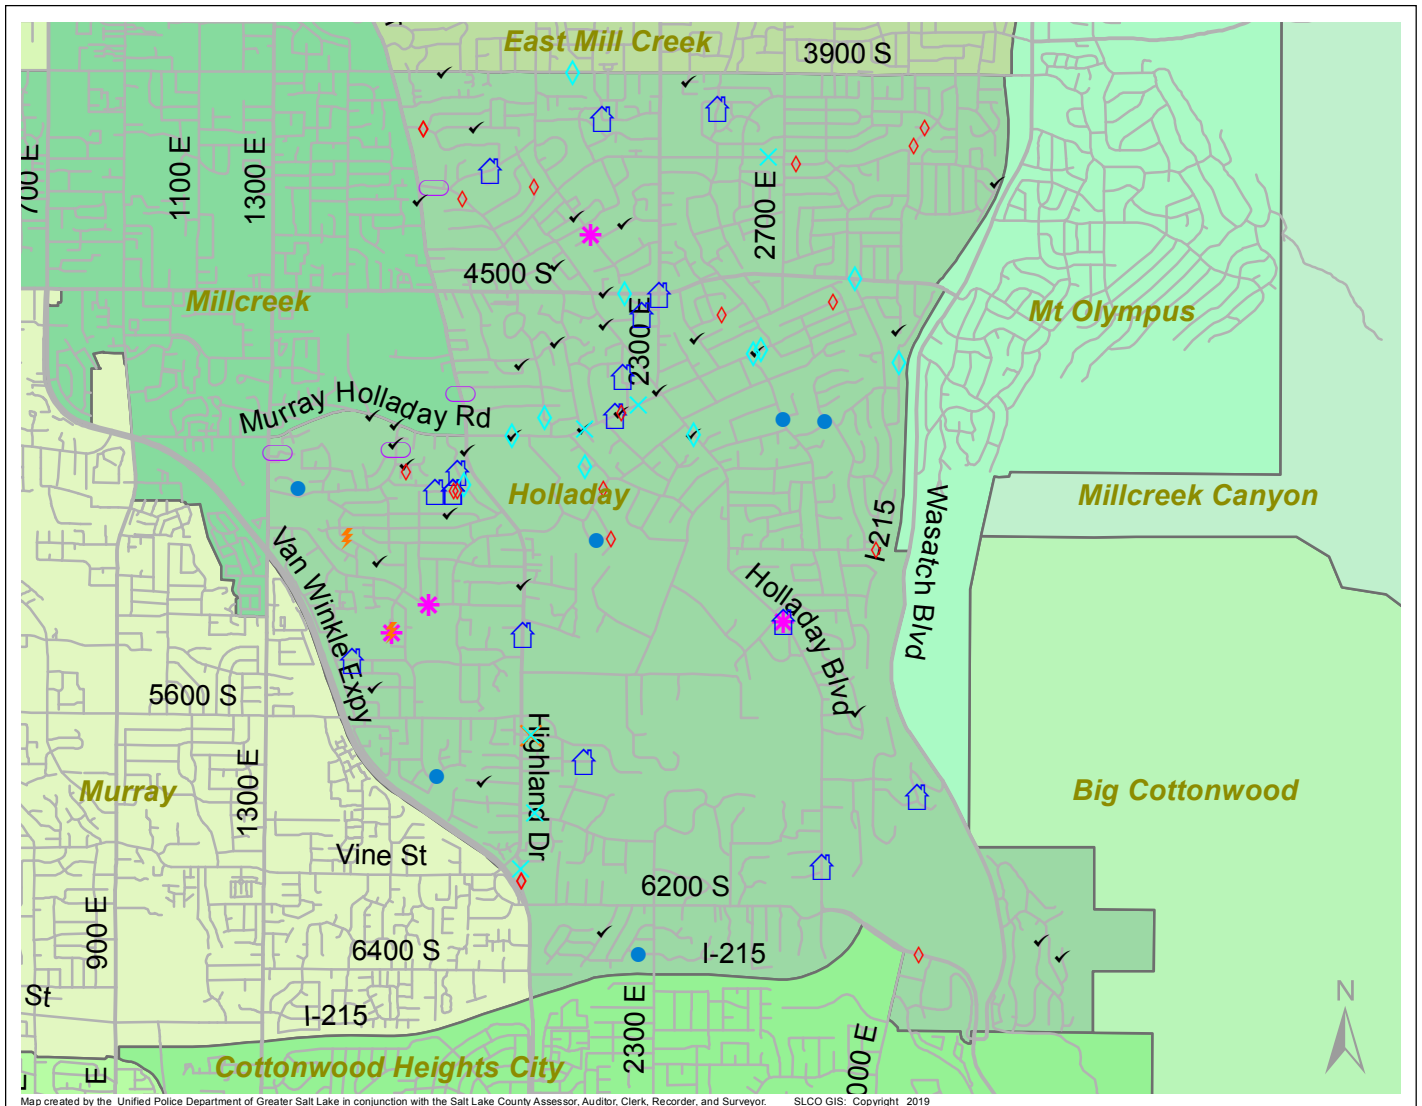

Case Report: Holladay

2019

Apr

**UNIFIED
POLICE**
GREATER SALT LAKE

Total Number of Calls: 983
Total Number of Cases: 273
Total Number of Offenses: 287

SUMMARY OF GROUP A CRIMES	
Arson: 0	Domestic Violence: 18
Assaults: 4	Drive-By Shootings: 0
--Aggravated: 0	Drug Offenses: 2
--Simple: 4	Gang-related: 0
Auto Thefts: 5	Graffiti: 1
Burglary: 6	Hate Crimes: Unavailable
--Business: 0	Juvenile-related: Unavailable
--Residential: 5	Sex Crimes: 0
Homicide: 0	Suspicious Circumstances: 34
Sexual Assault: 0	Vandalism: 7
Robbery: 0	Weapon Violation: 0
Theft/Larceny: 11	Weapon/Force Involved: 5
Vehicle Burglary: 19	1 (Gun): 1
	2 (Knife): 1
	3 (Force Involved): 2
	5 (Unknown): 0
	6 (Rifle/Shotgun): 0

1. **LEGEND:**
2. Arson
   - Assault-Aggravated or Simple
   - Auto Theft
   - Burglary-Business or Residential
   - Domestic Violence
   - Drive-By Shooting
   - Drug-related Offense
   - Graffiti
   - Homicide
   - Sexual Assault
   - Robbery
   - Sex Offense
   - Suspicious Circumstance
   - Theft/Larceny
   - Vandalism
   - Vehicle Burglary
   - Weapon Violation