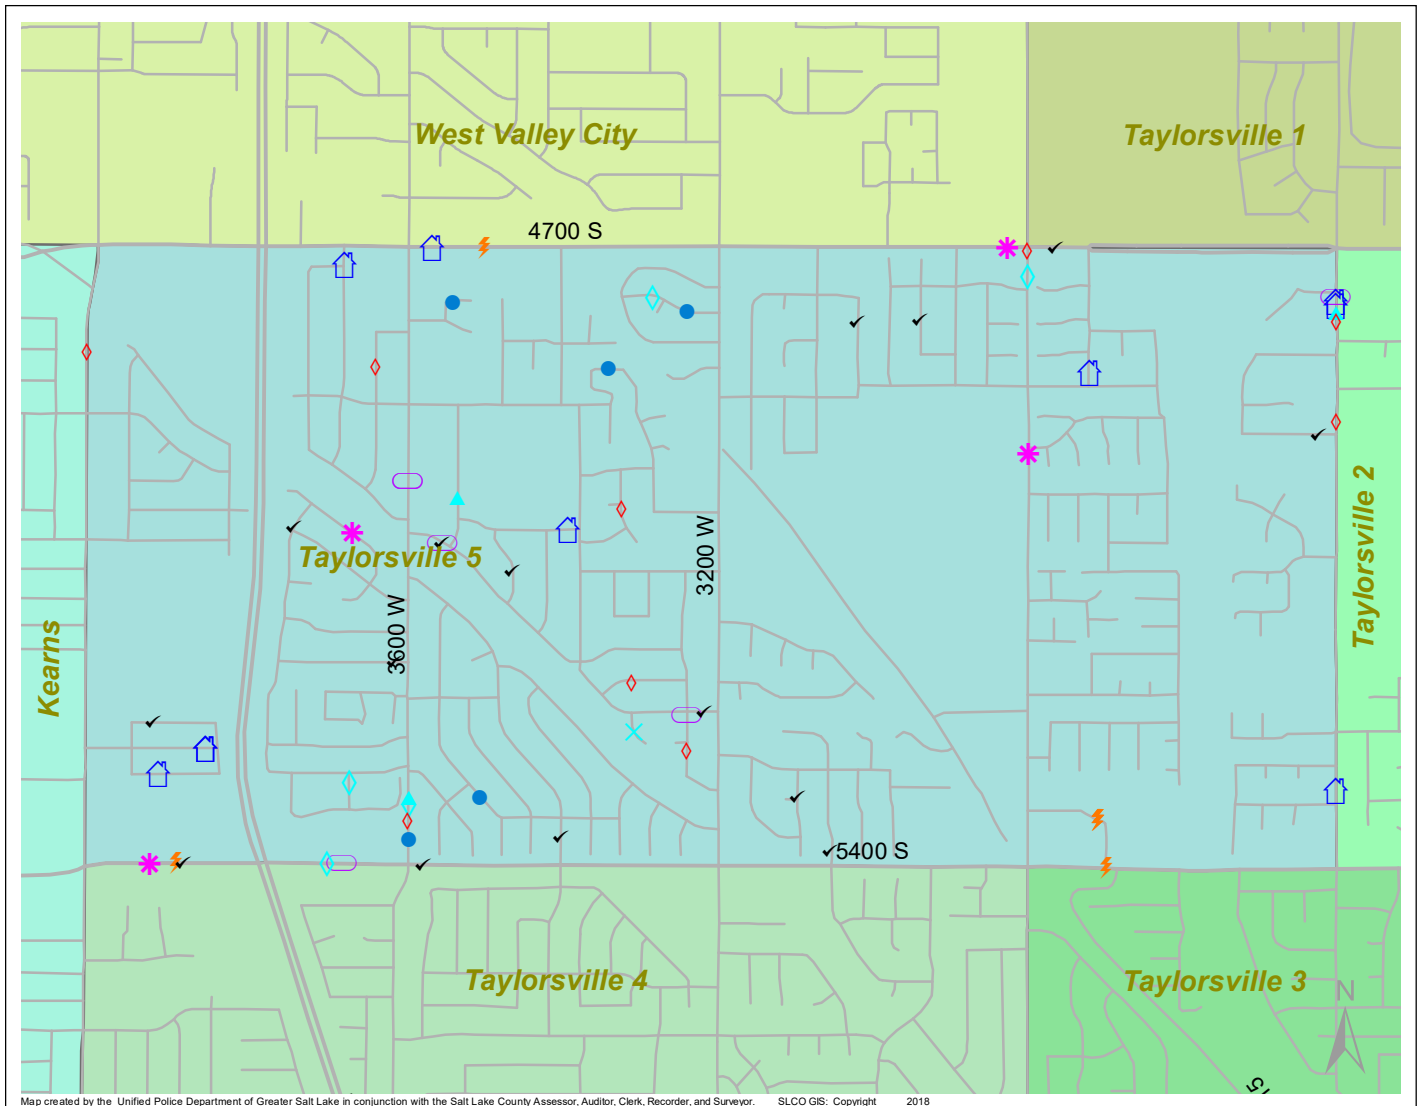

Case Report: Taylorsville 5

2018

Nov

**UNIFIED
POLICE**
GREATER SALT LAKE

Total Number of Calls: 578
Total Number of Cases: 176
Total Number of Offenses: 192

SUMMARY OF GROUP A CRIMES	
Arson: 0	Domestic Violence: 11
Assaults: 4	Drive-By Shootings: 0
--Aggravated: 0	Drug Offenses: 7
--Simple: 4	Gang-related: 1
Auto Thefts: 8	Graffiti: 0
Burglary: 5	Hate Crimes: Unavailable
--Business: 1	Juvenile-related: Unavailable
--Residential: 4	Sex Crimes: 3
Homicide: 0	Suspicious Circumstances: 15
Sexual Assault: 0	Vandalism: 3
Robbery: 0	Weapon Violation: 0
Theft/Larceny: 5	Weapon/Force Involved: 5
Vehicle Burglary: 9	1 (Gun): 0
	2 (Knife): 0
	3 (Force Involved): 3
	5 (Unknown): 0
	6 (Rifle/Shotgun): 0

1. **LEGEND:**
2. Arson
   - Assault-Aggravated or Simple
   - Auto Theft
   - Burglary-Business or Residential
   - Domestic Violence
   - Drive-By Shooting
   - Drug-related Offense
   - Graffiti
   - Homicide
   - Sexual Assault
   - Robbery
   - Sex Offense
   - Suspicious Circumstance
   - Theft/Larceny
   - Vandalism
   - Vehicle Burglary
   - Weapon Violation

12/10/2018