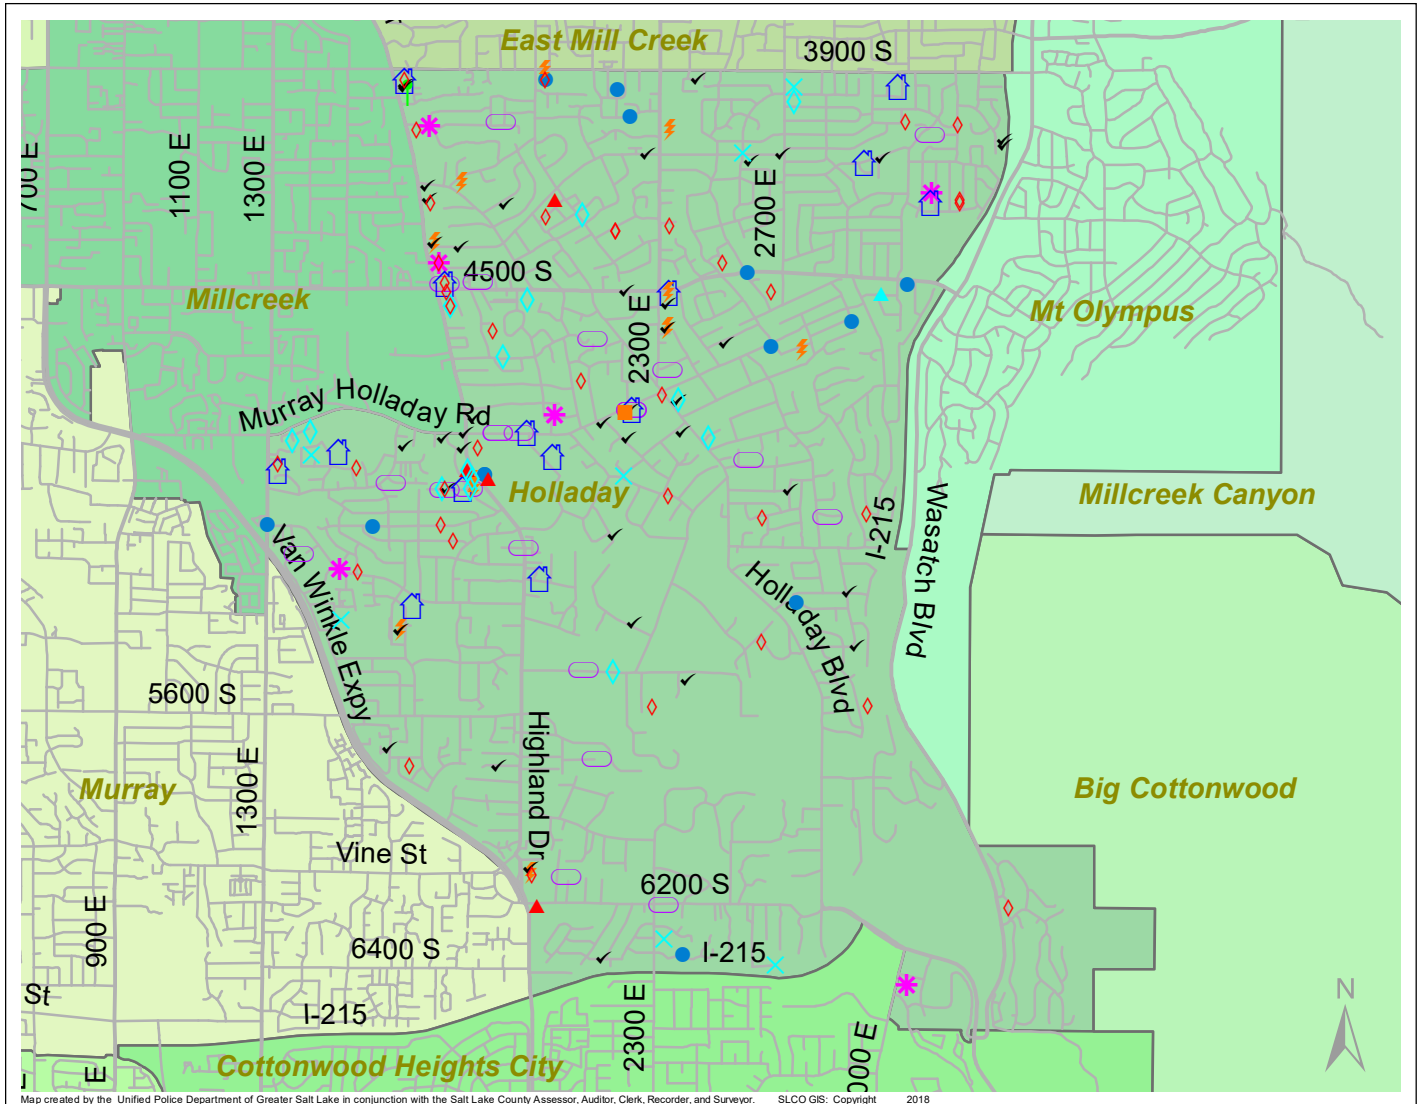

Case Report: Holladay

2018

Jan

**UNIFIED
POLICE**
GREATER SALT LAKE

Total Number of Calls: 1108
Total Number of Cases: 404
Total Number of Offenses: 449

SUMMARY OF GROUP A CRIMES	
Arson: 0	Domestic Violence: 20
Assaults: 7	Drive-By Shootings: 0
--Aggravated: 1	Drug Offenses: 19
--Simple: 6	Gang-related: 1
Auto Thefts: 23	Graffiti: 0
Burglary: 13	Hate Crimes: Unavailable
--Business: 7	Juvenile-related: Unavailable
--Residential: 6	Sex Crimes: 1
Homicide: 0	Suspicious Circumstances: 42
Sexual Assault: 4	Vandalism: 9
Robbery: 2	Weapon Violation: 2
Theft/Larceny: 14	Weapon/Force Involved: 16
Vehicle Burglary: 38	1 (Gun): 2
	2 (Knife): 2
	3 (Force Involved): 4
	5 (Unknown): 1
	6 (Rifle/Shotgun): 0

1. **LEGEND:**
2. Arson
   - Assault-Aggravated or Simple
   - Auto Theft
   - Burglary-Business or Residential
   - Domestic Violence
   - Drive-By Shooting
   - Drug-related Offense
   - Graffiti
   - Homicide
   - Sexual Assault
   - Robbery
   - Sex Offense
   - Suspicious Circumstance
   - Theft/Larceny
   - Vandalism
   - Vehicle Burglary
   - Weapon Violation