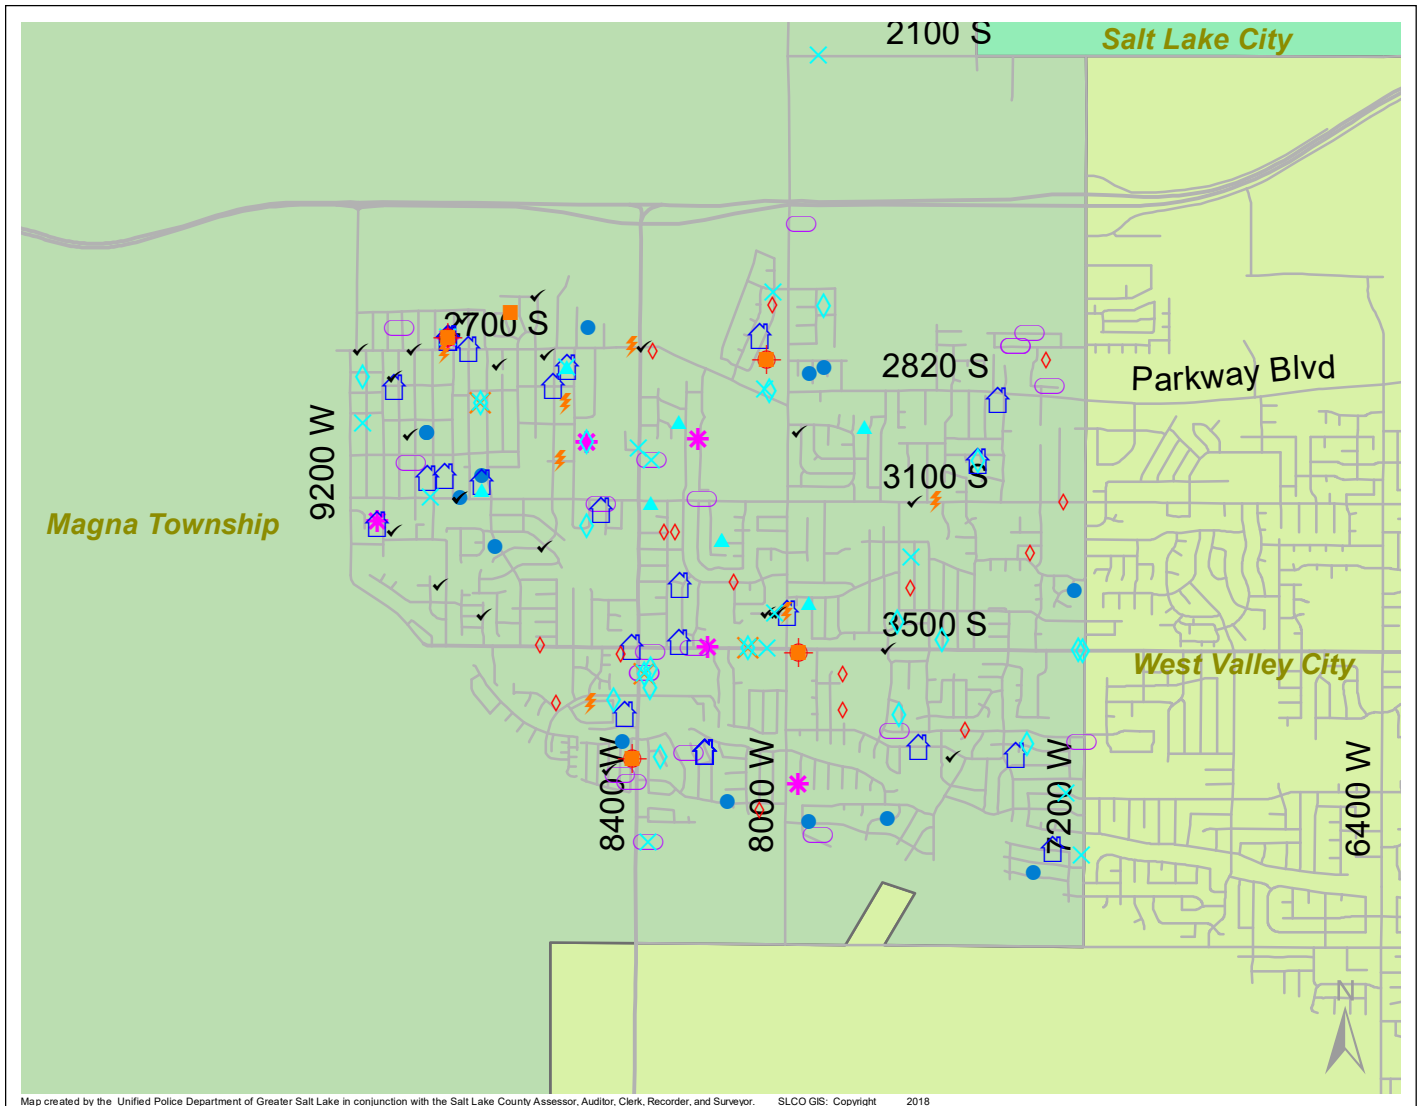

Case Report: Magna Township

2018

Feb

Total Number of Calls: 1222
Total Number of Cases: 406
Total Number of Offenses: 440

SUMMARY OF GROUP A CRIMES	
Arson: 0	Domestic Violence: 33
Assaults: 8	Drive-By Shootings: 4
--Aggravated: 0	Drug Offenses: 8
--Simple: 8	Gang-related: 4
Auto Thefts: 22	Graffiti: 4
Burglary: 14	Hate Crimes: Unavailable
--Business: 2	Juvenile-related: Unavailable
--Residential: 12	Sex Crimes: 8
Homicide: 0	Suspicious Circumstances: 24
Sexual Assault: 0	Vandalism: 22
Robbery: 0	Weapon Violation: 6
Theft/Larceny: 19	Weapon/Force Involved: 25
Vehicle Burglary: 18	1 (Gun): 5
	2 (Knife): 1
	3 (Force Involved): 9
	5 (Unknown): 0
	6 (Rifle/Shotgun): 0

1. **LEGEND:**
2. Arson
   - Assault-Aggravated or Simple
   - Auto Theft
   - Burglary-Business or Residential
   - Domestic Violence
   - Drive-By Shooting
   - Drug-related Offense
   - Graffiti
   - Homicide
   - Sexual Assault
   - Robbery
   - Sex Offense
   - Suspicious Circumstance
   - Theft/Larceny
   - Vandalism
   - Vehicle Burglary
   - Weapon Violation