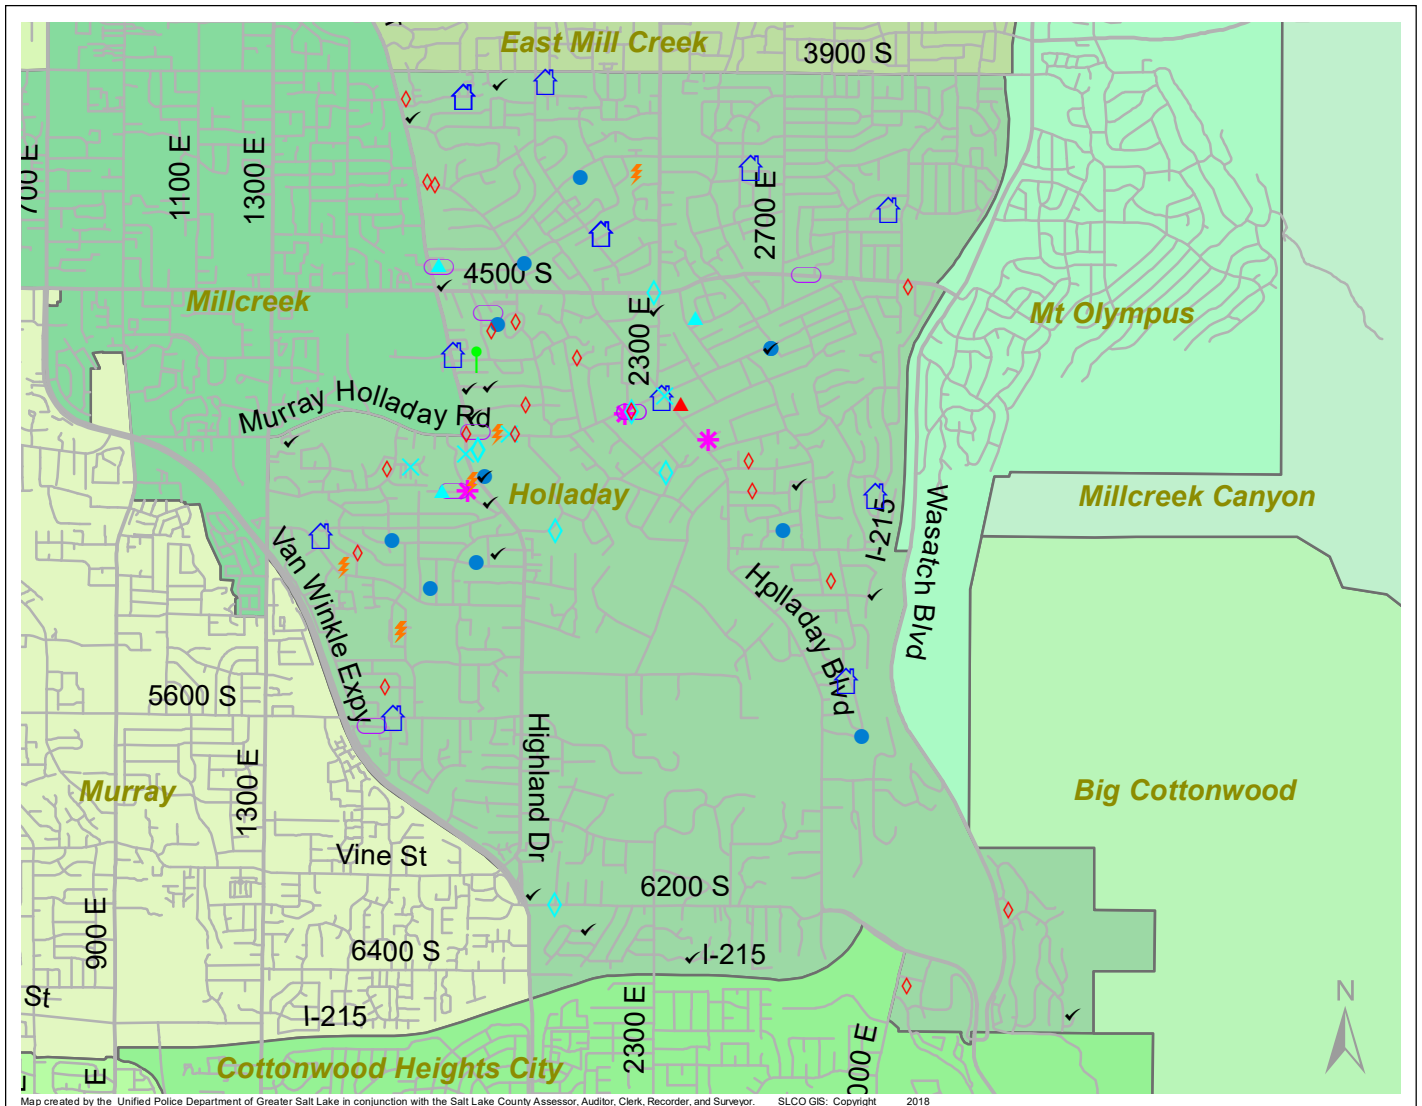

Case Report: Holladay

2018

Feb

UNIFIED POLICE
GREATER SALT LAKE

Total Number of Calls: 929
Total Number of Cases: 295
Total Number of Offenses: 320

SUMMARY OF GROUP A CRIMES	
Arson: 0	Domestic Violence: 15
Assaults: 4	Drive-By Shootings: 0
--Aggravated: 0	Drug Offenses: 8
--Simple: 4	Gang-related: 0
Auto Thefts: 9	Graffiti: 1
Burglary: 11	Hate Crimes: Unavailable
--Business: 2	Juvenile-related: Unavailable
--Residential: 9	Sex Crimes: 3
Homicide: 0	Suspicious Circumstances: 19
Sexual Assault: 1	Vandalism: 7
Robbery: 1	Weapon Violation: 0
Theft/Larceny: 7	Weapon/Force Involved: 9
Vehicle Burglary: 19	1 (Gun): 0
	2 (Knife): 0
	3 (Force Involved): 5
	5 (Unknown): 0
	6 (Rifle/Shotgun): 0

1. **LEGEND:**
2. Arson
   - Assault-Aggravated or Simple
   - Auto Theft
   - Burglary-Business or Residential
   - Domestic Violence
   - Drive-By Shooting
   - Drug-related Offense
   - Graffiti
   - Homicide
   - Sexual Assault
   - Robbery
   - Sex Offense
   - Suspicious Circumstance
   - Theft/Larceny
   - Vandalism
   - Vehicle Burglary
   - Weapon Violation