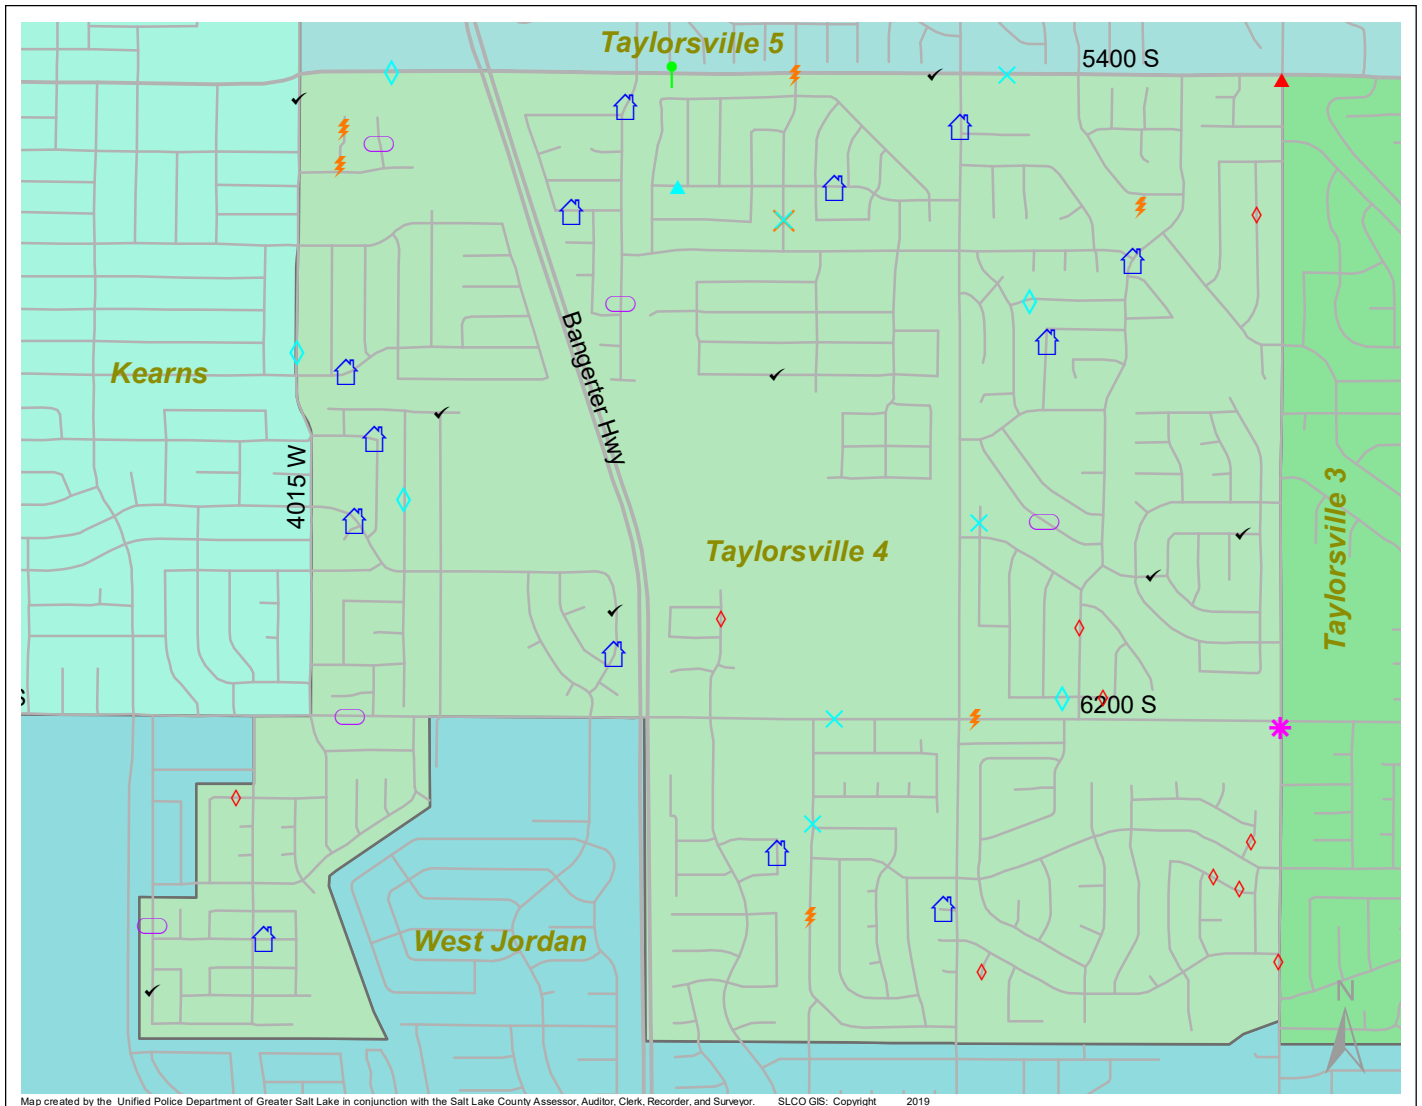

Case Report: Taylorsville 4

2018

Dec

UNIFIED POLICE
GREATER SALT LAKE

Total Number of Calls: 512
Total Number of Cases: 132
Total Number of Offenses: 144

SUMMARY OF GROUP A CRIMES	
Arson: 0	Domestic Violence: 14
Assaults: 1	Drive-By Shootings: 0
--Aggravated: 0	Drug Offenses: 6
--Simple: 1	Gang-related: 0
Auto Thefts: 6	Graffiti: 1
Burglary: 0	Hate Crimes: Unavailable
--Business: 0	Juvenile-related: Unavailable
--Residential: 0	Sex Crimes: 1
Homicide: 0	Suspicious Circumstances: 8
Sexual Assault: 1	Vandalism: 5
Robbery: 1	Weapon Violation: 0
Theft/Larceny: 5	Weapon/Force Involved: 4
Vehicle Burglary: 10	1 (Gun): 0
	2 (Knife): 1
	3 (Force Involved): 2
	5 (Unknown): 0
	6 (Rifle/Shotgun): 0

1. **LEGEND:**
2. Arson
   - Assault-Aggravated or Simple
   - Auto Theft
   - Burglary-Business or Residential
   - Domestic Violence
   - Drive-By Shooting
   - Drug-related Offense
   - Graffiti
   - Homicide
   - Sexual Assault
   - Robbery
   - Sex Offense
   - Suspicious Circumstance
   - Theft/Larceny
   - Vandalism
   - Vehicle Burglary
   - Weapon Violation