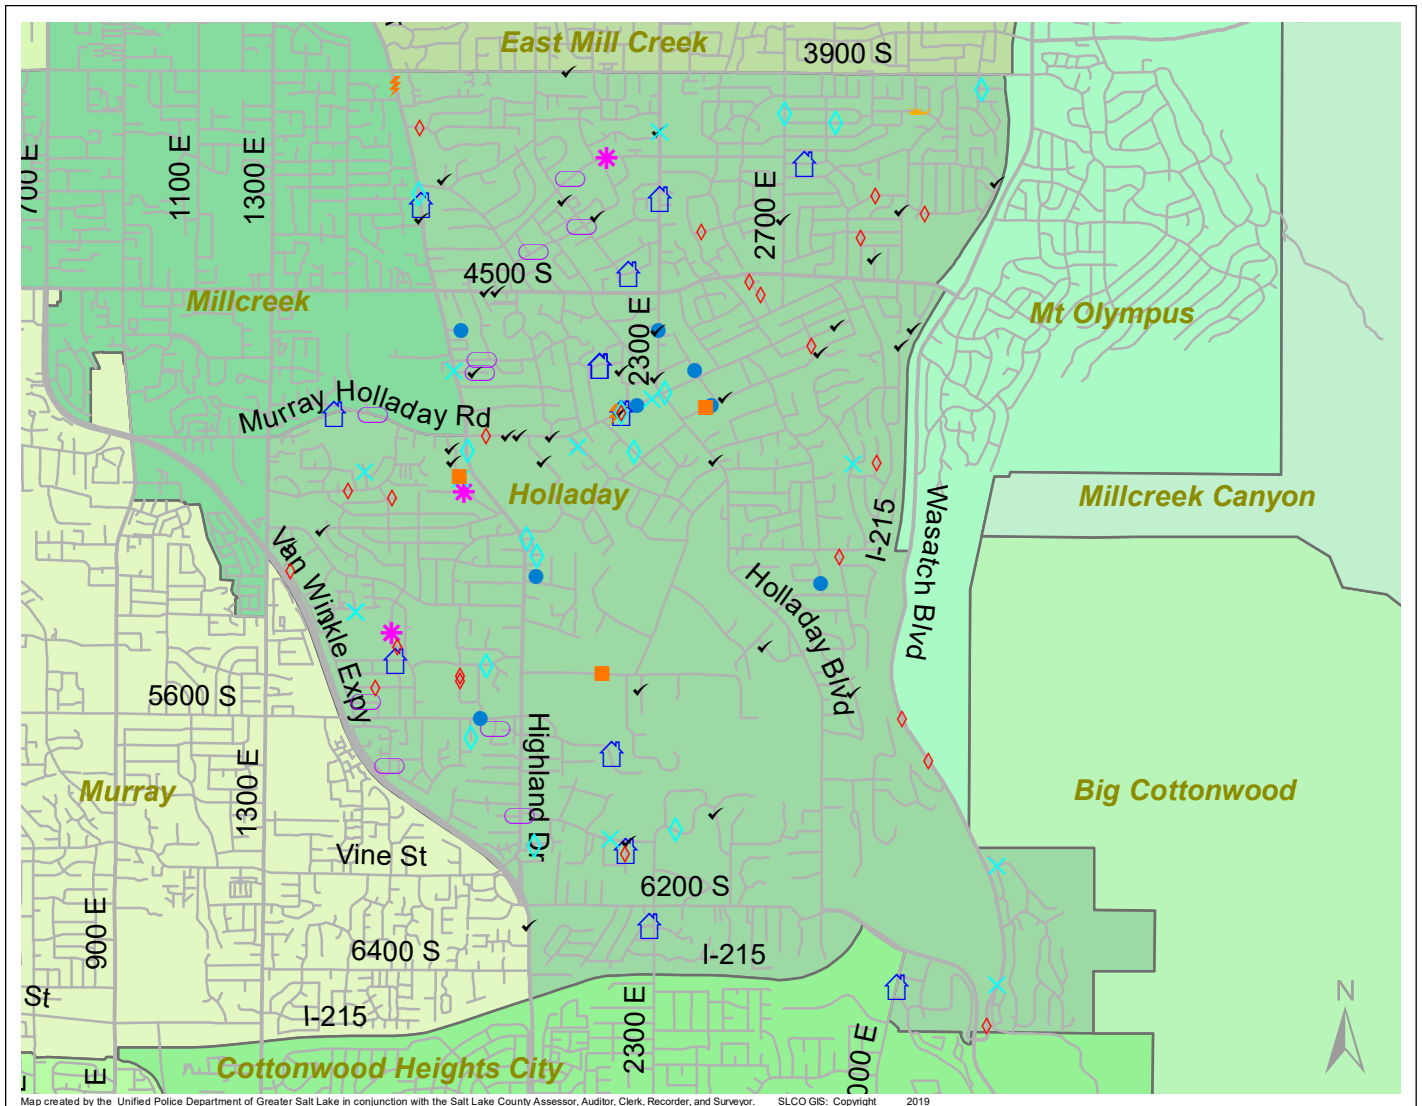

Case Report: Holladay

2018

Dec

**UNIFIED
POLICE**
GREATER SALT LAKE

Total Number of Calls: 1077
Total Number of Cases: 330
Total Number of Offenses: 361

SUMMARY OF GROUP A CRIMES	
Arson: 1	Domestic Violence: 14
Assaults: 3	Drive-By Shootings: 0
--Aggravated: 0	Drug Offenses: 2
--Simple: 3	Gang-related: 0
Auto Thefts: 10	Graffiti: 0
Burglary: 8	Hate Crimes: Unavailable
--Business: 2	Juvenile-related: Unavailable
--Residential: 6	Sex Crimes: 0
Homicide: 0	Suspicious Circumstances: 40
Sexual Assault: 0	Vandalism: 14
Robbery: 0	Weapon Violation: 4
Theft/Larceny: 14	Weapon/Force Involved: 5
Vehicle Burglary: 23	1 (Gun): 1
	2 (Knife): 0
	3 (Force Involved): 1
	5 (Unknown): 0
	6 (Rifle/Shotgun): 0

1. **LEGEND:**
2. Arson
   - Assault-Aggravated or Simple
   - Auto Theft
   - Burglary-Business or Residential
   - Domestic Violence
   - Drive-By Shooting
   - Drug-related Offense
   - Graffiti
   - Homicide
   - Sexual Assault
   - Robbery
   - Sex Offense
   - Suspicious Circumstance
   - Theft/Larceny
   - Vandalism
   - Vehicle Burglary
   - Weapon Violation