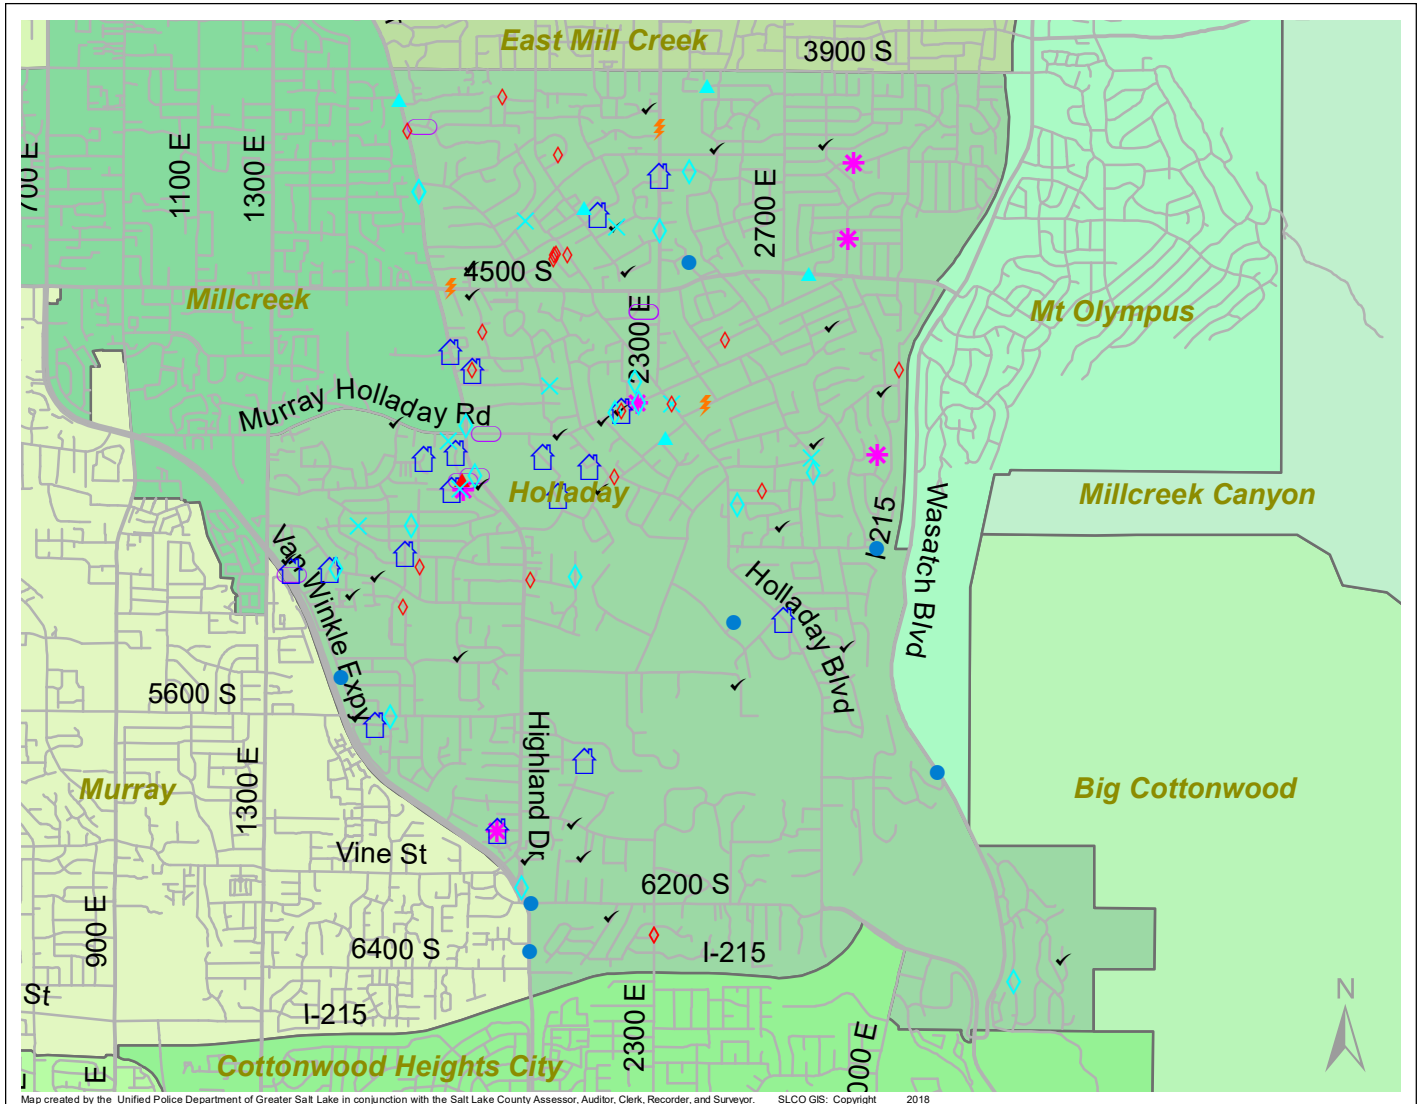

Case Report: Holladay

2018

Aug

UNIFIED POLICE
GREATER SALT LAKE

Total Number of Calls: 1115
Total Number of Cases: 331
Total Number of Offenses: 379

SUMMARY OF GROUP A CRIMES	
Arson: 0	Domestic Violence: 23
Assaults: 7	Drive-By Shootings: 0
--Aggravated: 1	Drug Offenses: 6
--Simple: 6	Gang-related: 0
Auto Thefts: 8	Graffiti: 3
Burglary: 7	Hate Crimes: Unavailable
--Business: 2	Juvenile-related: Unavailable
--Residential: 5	Sex Crimes: 5
Homicide: 0	Suspicious Circumstances: 29
Sexual Assault: 2	Vandalism: 16
Robbery: 0	Weapon Violation: 1
Theft/Larceny: 18	Weapon/Force Involved: 11
Vehicle Burglary: 20	1 (Gun): 1
	2 (Knife): 0
	3 (Force Involved): 7
	5 (Unknown): 0
	6 (Rifle/Shotgun): 0

1. **LEGEND:**
2. Arson
   - Assault-Aggravated or Simple
   - Auto Theft
   - Burglary-Business or Residential
   - Domestic Violence
   - Drive-By Shooting
   - Drug-related Offense
   - Graffiti
   - Homicide
   - Sexual Assault
   - Robbery
   - Sex Offense
   - Suspicious Circumstance
   - Theft/Larceny
   - Vandalism
   - Vehicle Burglary
   - Weapon Violation