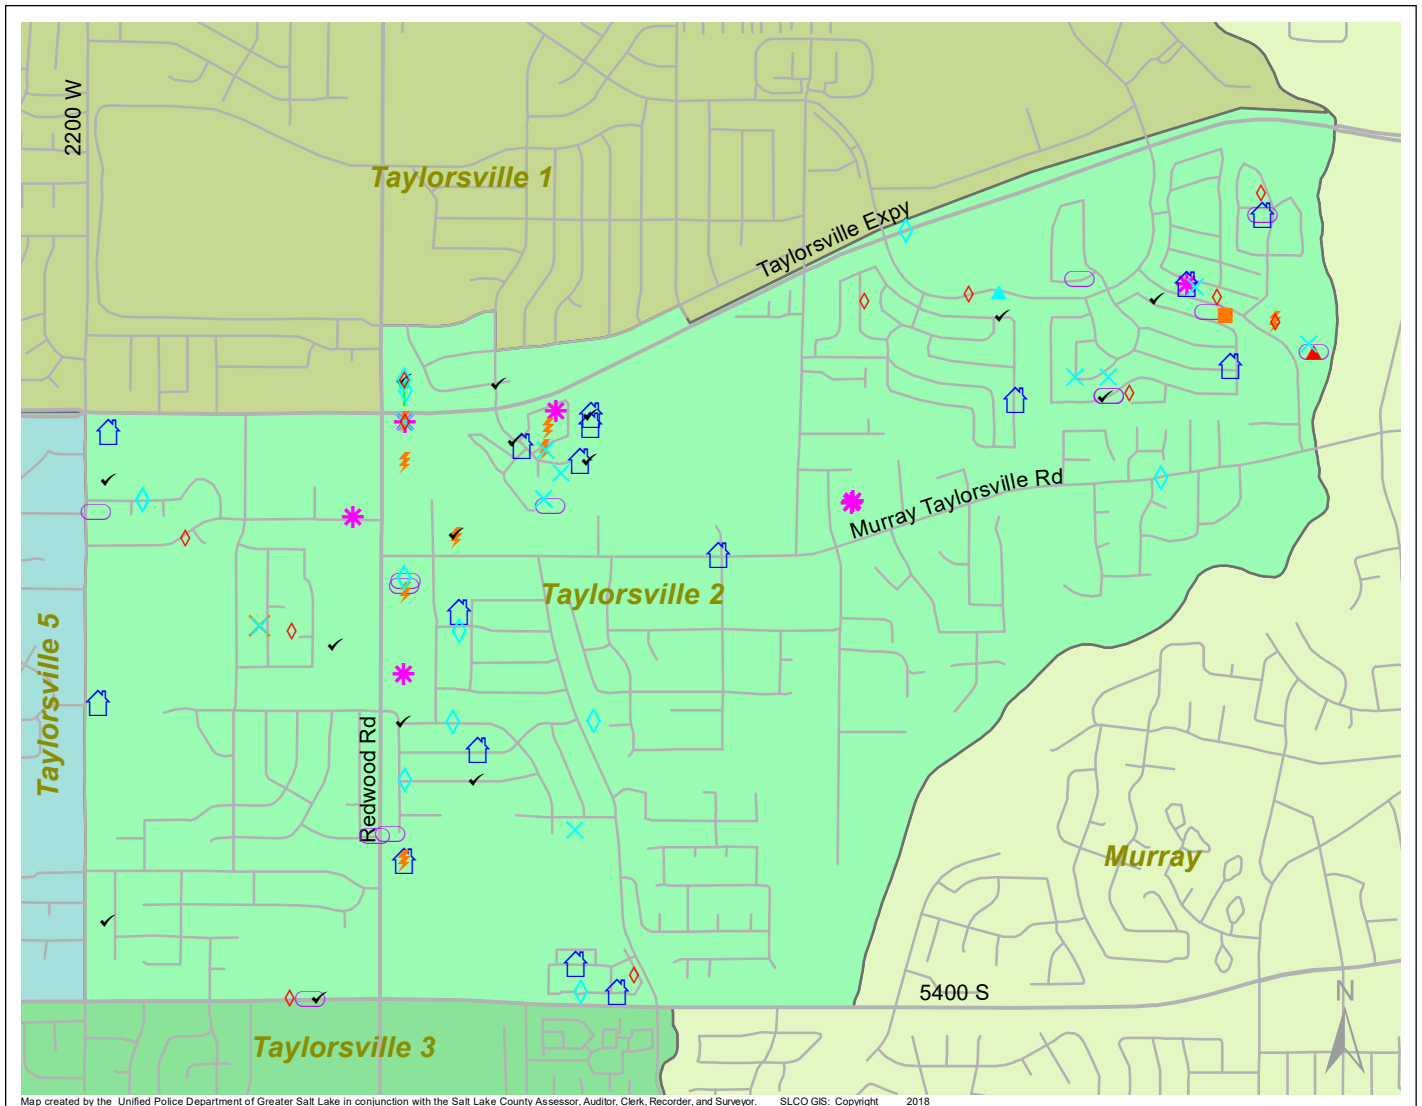

Case Report: Taylorsville 2

2018

Apr

**UNIFIED
POLICE**
GREATER SALT LAKE

Total Number of Calls: 668
Total Number of Cases: 198
Total Number of Offenses: 237

SUMMARY OF GROUP A CRIMES	
Arson: 0	Domestic Violence: 19
Assaults: 7	Drive-By Shootings: 0
--Aggravated: 0	Drug Offenses: 13
--Simple: 7	Gang-related: 2
Auto Thefts: 17	Graffiti: 2
Burglary: 0	Hate Crimes: Unavailable
--Business: 0	Juvenile-related: Unavailable
--Residential: 0	Sex Crimes: 1
Homicide: 0	Suspicious Circumstances: 15
Sexual Assault: 1	Vandalism: 13
Robbery: 1	Weapon Violation: 1
Theft/Larceny: 13	Weapon/Force Involved: 14
Vehicle Burglary: 12	1 (Gun): 1
	2 (Knife): 0
	3 (Force Involved): 5
	5 (Unknown): 0
	6 (Rifle/Shotgun): 0

1. **LEGEND:**
2. Arson
   - Assault-Aggravated or Simple
   - Auto Theft
   - Burglary-Business or Residential
   - Domestic Violence
   - Drive-By Shooting
   - Drug-related Offense
   - Graffiti
   - Homicide
   - Sexual Assault
   - Robbery
   - Sex Offense
   - Suspicious Circumstance
   - Theft/Larceny
   - Vandalism
   - Vehicle Burglary
   - Weapon Violation

5/1/2018