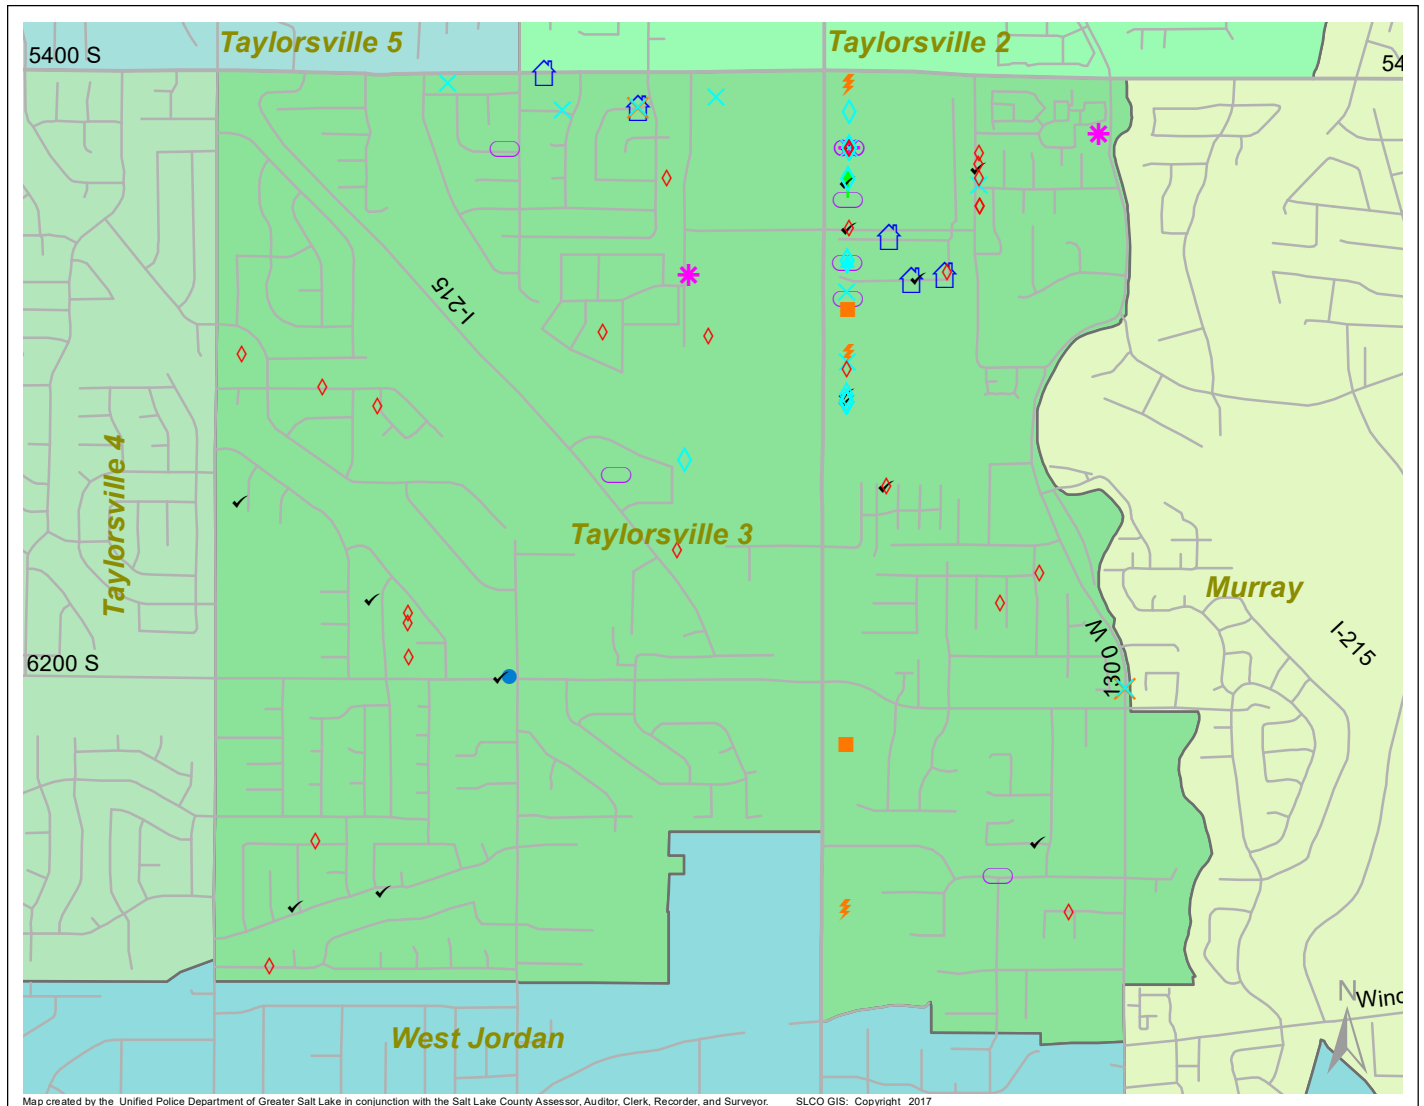

Case Report: Taylorsville 3

2017

Oct

**UNIFIED
POLICE**
GREATER SALT LAKE

Total Number of Calls: 731
Total Number of Cases: 260
Total Number of Offenses: 294

SUMMARY OF GROUP A CRIMES	
Arson: 0	Domestic Violence: 8
Assaults: 3	Drive-By Shootings: 0
--Aggravated: 0	Drug Offenses: 12
--Simple: 3	Gang-related: 0
Auto Thefts: 11	Graffiti: 2
Burglary: 1	Hate Crimes: Unavailable
--Business: 0	Juvenile-related: Unavailable
--Residential: 1	Sex Crimes: 1
Homicide: 0	Suspicious Circumstances: 18
Sexual Assault: 0	Vandalism: 10
Robbery: 2	Weapon Violation: 2
Theft/Larceny: 37	Weapon/Force Involved: 9
Vehicle Burglary: 27	1 (Gun): 2
	2 (Knife): 0
	3 (Force Involved): 2
	5 (Unknown): 0
	6 (Rifle/Shotgun): 1

1. **LEGEND:**
2. Arson
   - Assault-Aggravated or Simple
   - Auto Theft
   - Burglary-Business or Residential
   - Domestic Violence
   - Drive-By Shooting
   - Drug-related Offense
   - Graffiti
   - Homicide
   - Sexual Assault
   - Robbery
   - Sex Offense
   - Suspicious Circumstance
   - Theft/Larceny
   - Vandalism
   - Vehicle Burglary
   - Weapon Violation