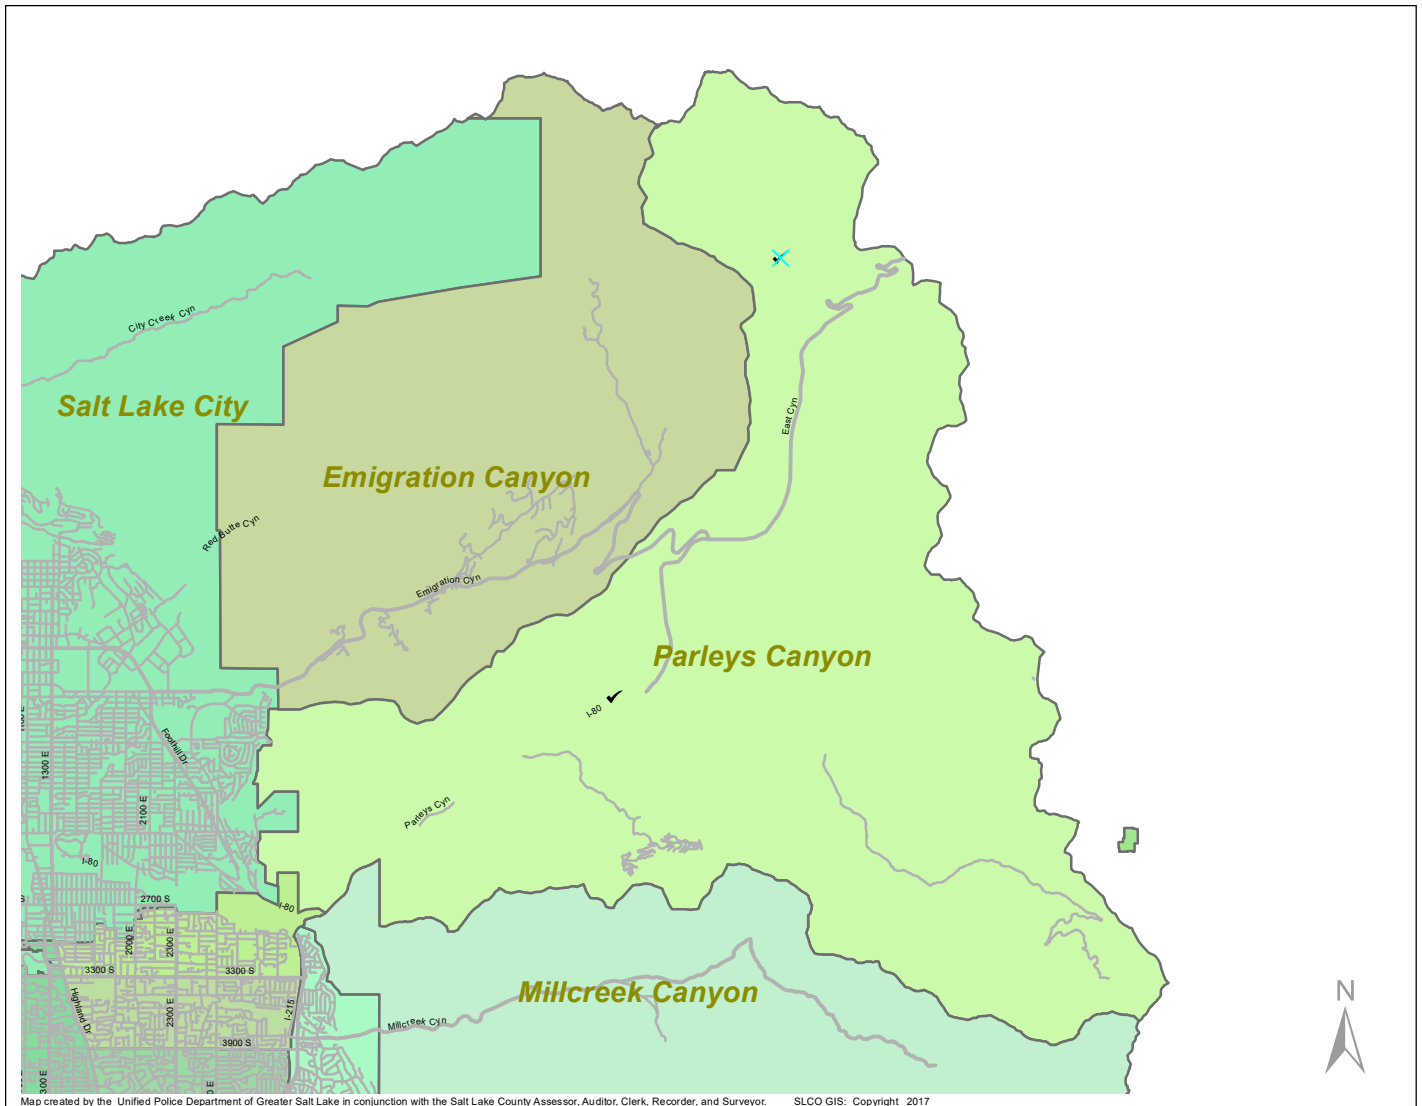

Case Report: Parleys Canyon

2017

Oct

**UNIFIED
POLICE**
GREATER SALT LAKE

Total Number of Calls: 43
Total Number of Cases: 19
Total Number of Offenses: 22

SUMMARY OF GROUP A CRIMES	
Arson: 0	Domestic Violence: 0
Assaults: 0	Drive-By Shootings: 0
--Aggravated: 0	Drug Offenses: 0
--Simple: 0	Gang-related: 0
Auto Thefts: 0	Graffiti: 0
Burglary: 0	Hate Crimes: Unavailable
--Business: 0	Juvenile-related: Unavailable
--Residential: 0	Sex Crimes: 0
Homicide: 0	Suspicious Circumstances: 4
Sexual Assault: 0	Vandalism: 1
Robbery: 0	Weapon Violation: 1
Theft/Larceny: 0	Weapon/Force Involved: 0
Vehicle Burglary: 0	1 (Gun): 0
	2 (Knife): 0
	3 (Force Involved): 0
	5 (Unknown): 0
	6 (Rifle/Shotgun): 0

1. **LEGEND:**
2. Arson
   - Assault-Aggravated or Simple
   - Auto Theft
   - Burglary-Business or Residential
   - Domestic Violence
   - Drive-By Shooting
   - Drug-related Offense
   - Graffiti
   - Homicide
   - Sexual Assault
   - Robbery
   - Sex Offense
   - Suspicious Circumstance
   - Theft/Larceny
   - Vandalism
   - Vehicle Burglary
   - Weapon Violation