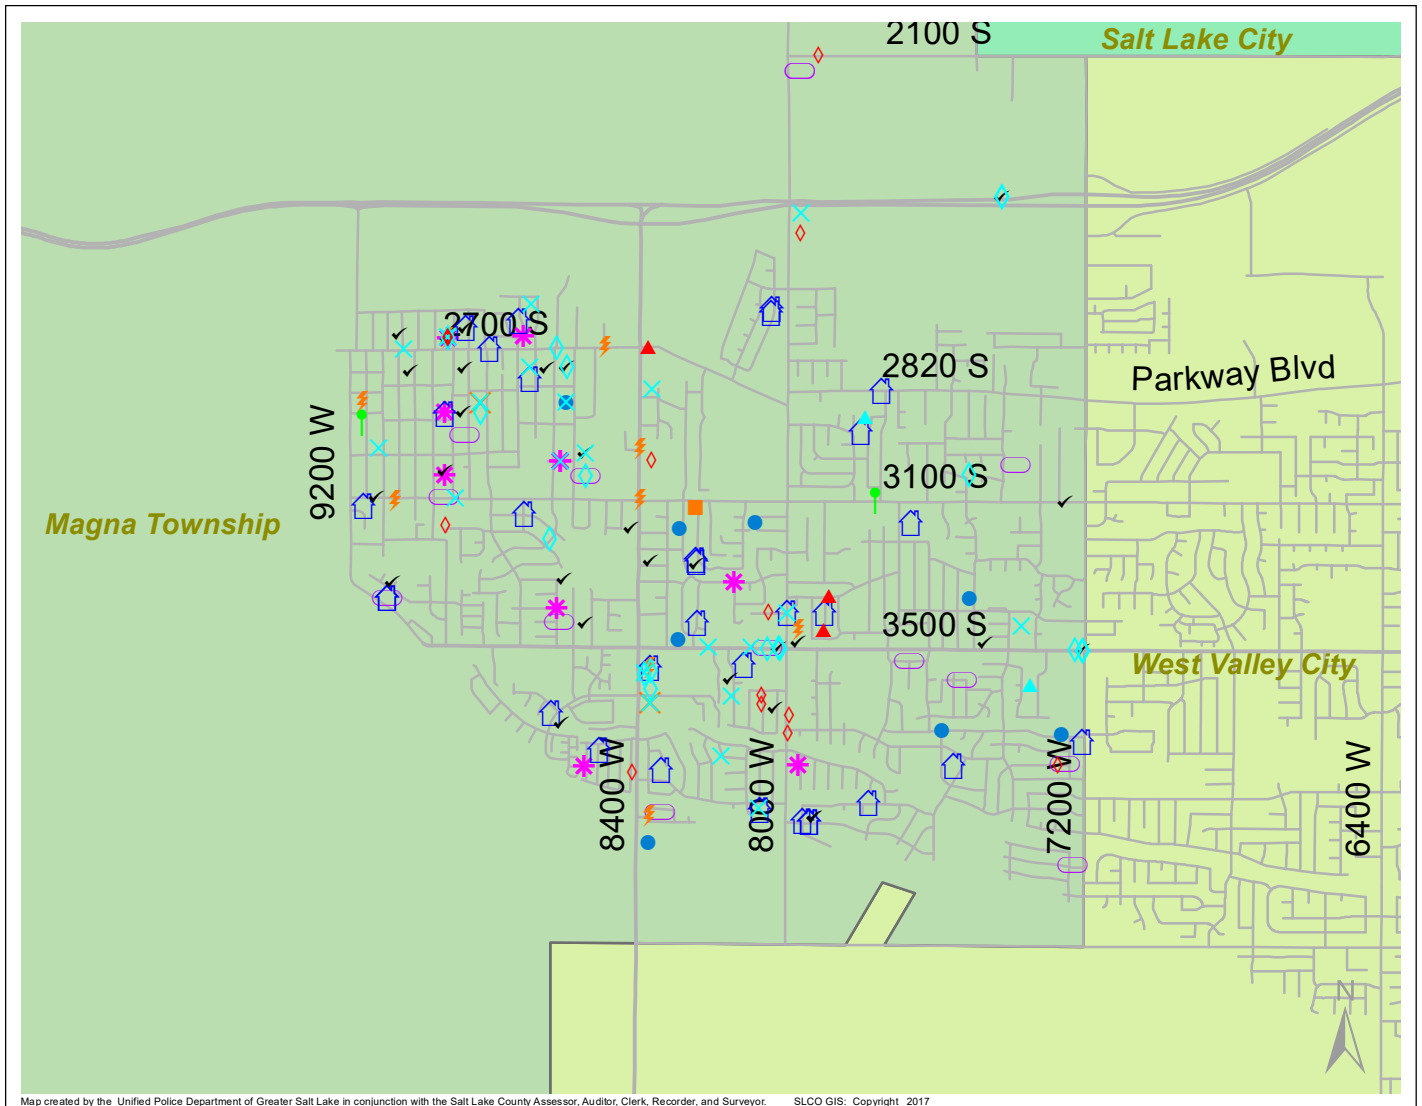

Case Report: Magna Township

2017

Oct

Total Number of Calls: 1389
Total Number of Cases: 403
Total Number of Offenses: 457

SUMMARY OF GROUP A CRIMES	
Arson: 0	Domestic Violence: 38
Assaults: 11	Drive-By Shootings: 0
--Aggravated: 1	Drug Offenses: 13
--Simple: 10	Gang-related: 4
Auto Thefts: 14	Graffiti: 2
Burglary: 8	Hate Crimes: Unavailable
--Business: 4	Juvenile-related: Unavailable
--Residential: 4	Sex Crimes: 2
Homicide: 0	Suspicious Circumstances: 28
Sexual Assault: 4	Vandalism: 25
Robbery: 3	Weapon Violation: 1
Theft/Larceny: 19	Weapon/Force Involved: 24
Vehicle Burglary: 13	1 (Gun): 0
	2 (Knife): 1
	3 (Force Involved): 13
	5 (Unknown): 1
	6 (Rifle/Shotgun): 0

1. **LEGEND:**
2. Arson
   - Assault-Aggravated or Simple
   - Auto Theft
   - Burglary-Business or Residential
   - Domestic Violence
   - Drive-By Shooting
   - Drug-related Offense
   - Graffiti
   - Homicide
   - Sexual Assault
   - Robbery
   - Sex Offense
   - Suspicious Circumstance
   - Theft/Larceny
   - Vandalism
   - Vehicle Burglary
   - Weapon Violation