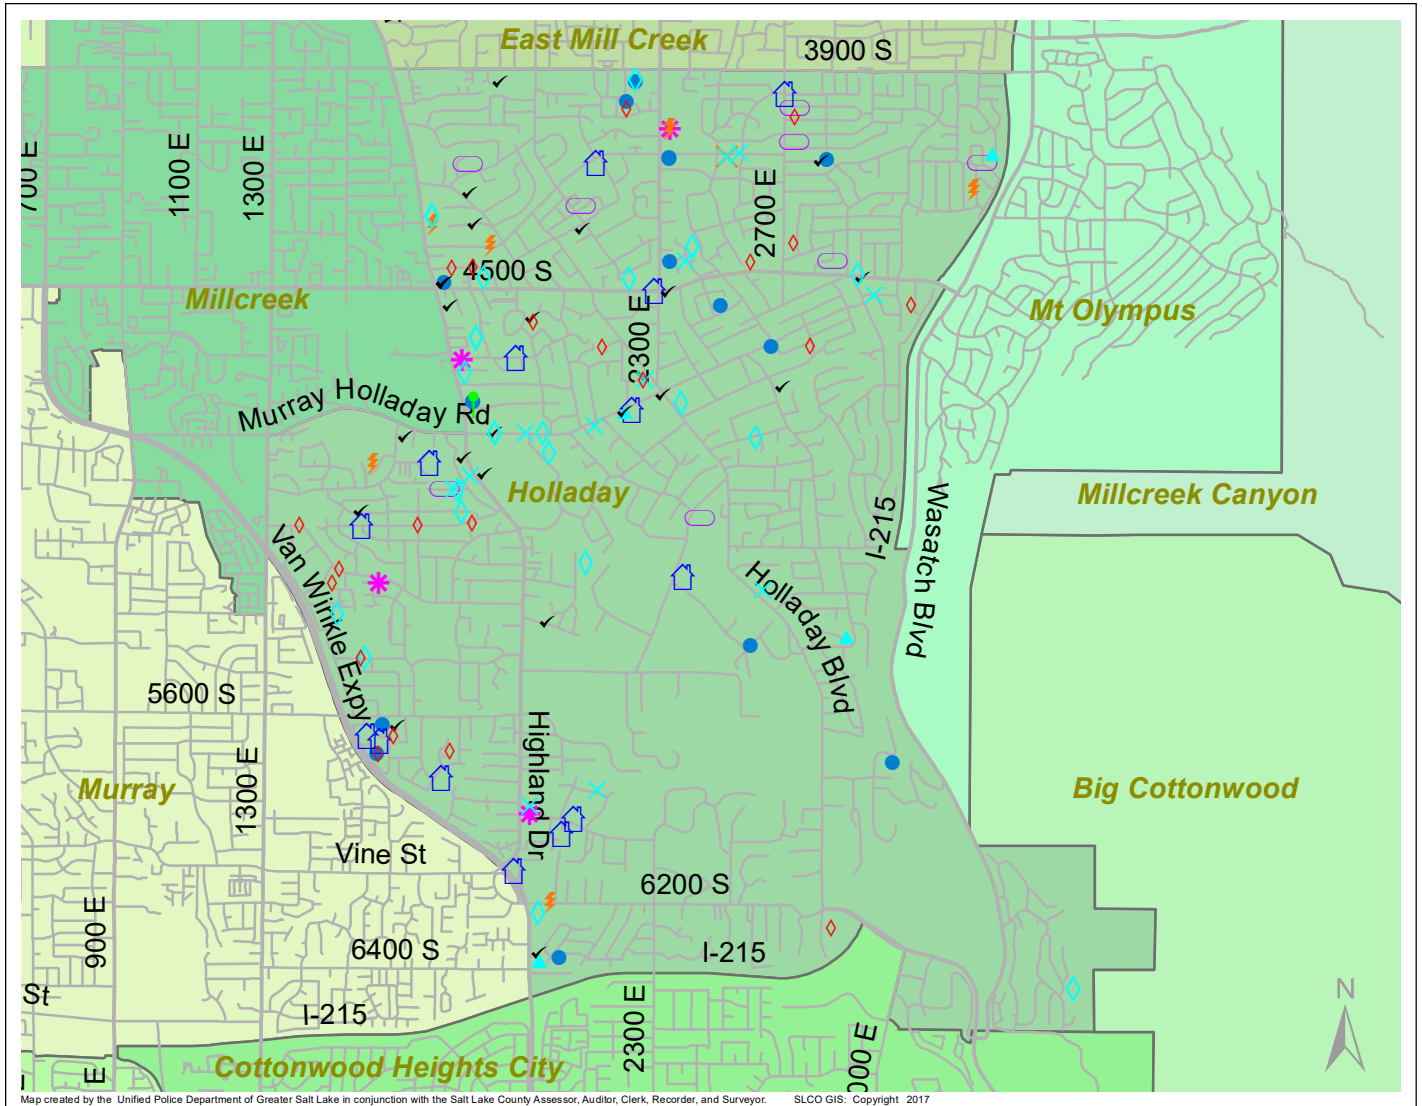

Case Report: Holladay

2017

Oct

UNIFIED POLICE
GREATER SALT LAKE

Total Number of Calls: 1009
Total Number of Cases: 319
Total Number of Offenses: 347

SUMMARY OF GROUP A CRIMES	
Arson: 0	Domestic Violence: 17
Assaults: 4	Drive-By Shootings: 0
--Aggravated: 1	Drug Offenses: 14
--Simple: 3	Gang-related: 0
Auto Thefts: 10	Graffiti: 2
Burglary: 17	Hate Crimes: Unavailable
--Business: 6	Juvenile-related: Unavailable
--Residential: 11	Sex Crimes: 4
Homicide: 0	Suspicious Circumstances: 25
Sexual Assault: 0	Vandalism: 14
Robbery: 1	Weapon Violation: 1
Theft/Larceny: 23	Weapon/Force Involved: 8
Vehicle Burglary: 21	1 (Gun): 1
	2 (Knife): 2
	3 (Force Involved): 4
	5 (Unknown): 0
	6 (Rifle/Shotgun): 0

1. **LEGEND:**
2. Arson
   - Assault-Aggravated or Simple
   - Auto Theft
   - Burglary-Business or Residential
   - Domestic Violence
   - Drive-By Shooting
   - Drug-related Offense
   - Graffiti
   - Homicide
   - Sexual Assault
   - Robbery
   - Sex Offense
   - Suspicious Circumstance
   - Theft/Larceny
   - Vandalism
   - Vehicle Burglary
   - Weapon Violation