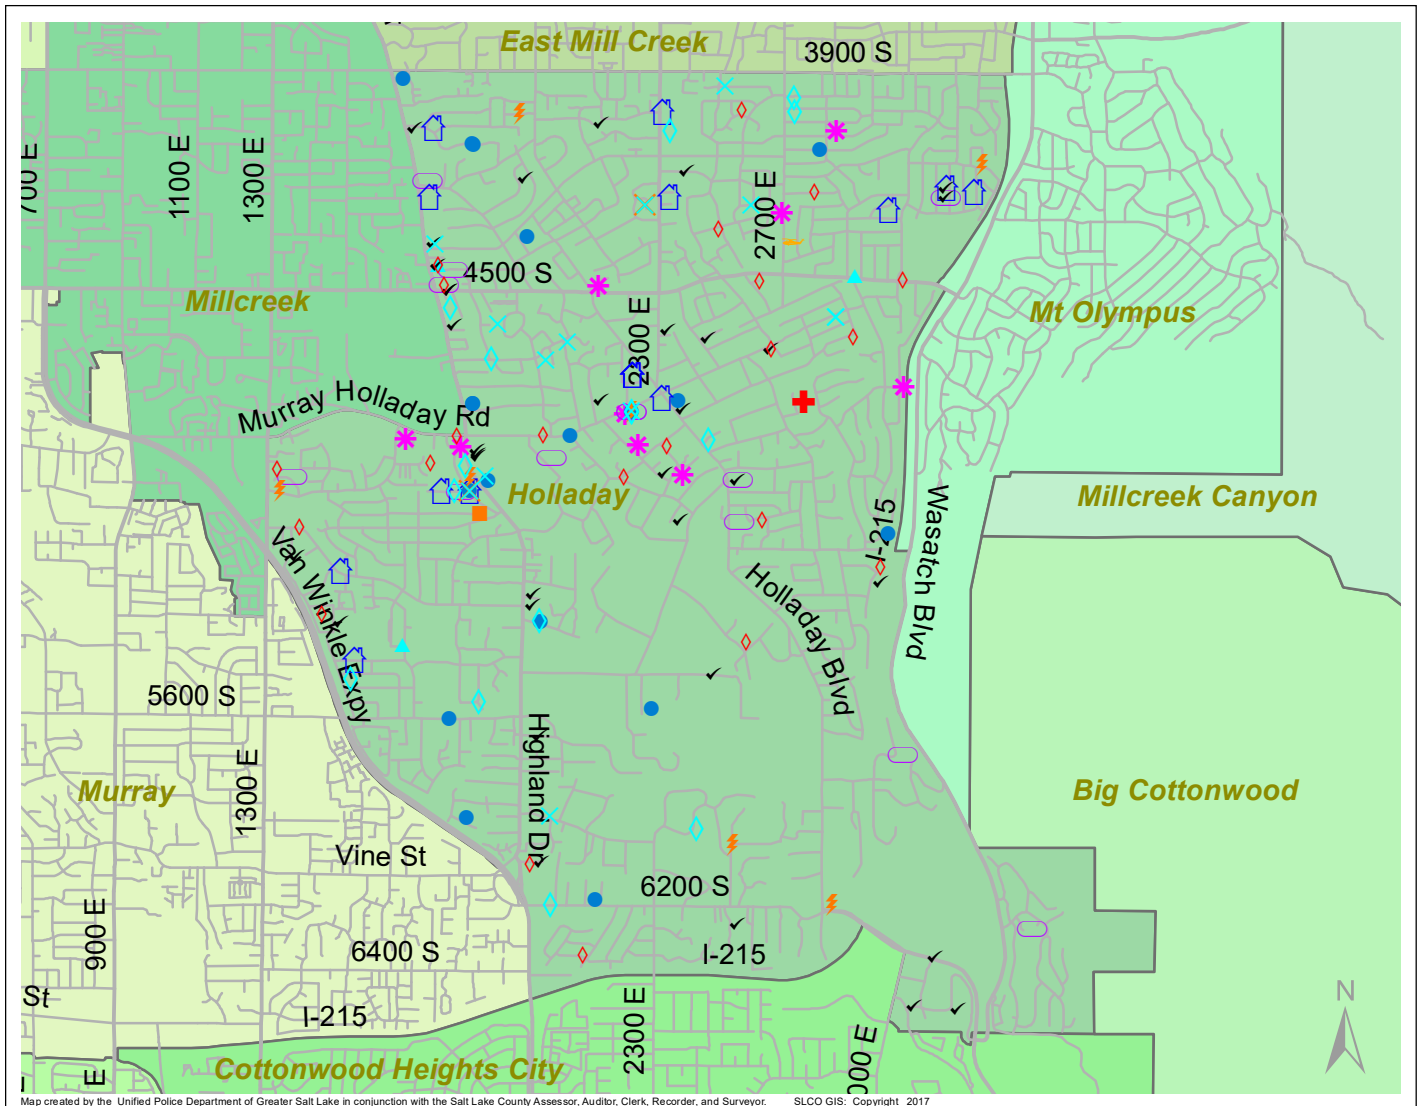

Case Report: Holladay

2017

Nov

**UNIFIED
POLICE**
GREATER SALT LAKE

Total Number of Calls: 987
Total Number of Cases: 323
Total Number of Offenses: 361

SUMMARY OF GROUP A CRIMES	
Arson: 1	Domestic Violence: 21
Assaults: 9	Drive-By Shootings: 0
--Aggravated: 1	Drug Offenses: 10
--Simple: 8	Gang-related: 1
Auto Thefts: 15	Graffiti: 2
Burglary: 19	Hate Crimes: Unavailable
--Business: 6	Juvenile-related: Unavailable
--Residential: 13	Sex Crimes: 3
Homicide: 2	Suspicious Circumstances: 34
Sexual Assault: 0	Vandalism: 16
Robbery: 0	Weapon Violation: 1
Theft/Larceny: 15	Weapon/Force Involved: 11
Vehicle Burglary: 22	1 (Gun): 0
	2 (Knife): 1
	3 (Force Involved): 6
	5 (Unknown): 0
	6 (Rifle/Shotgun): 0

1. **LEGEND:**
2. Arson
   - Assault-Aggravated or Simple
   - Auto Theft
   - Burglary-Business or Residential
   - Domestic Violence
   - Drive-By Shooting
   - Drug-related Offense
   - Graffiti
   - Homicide
   - Sexual Assault
   - Robbery
   - Sex Offense
   - Suspicious Circumstance
   - Theft/Larceny
   - Vandalism
   - Vehicle Burglary
   - Weapon Violation