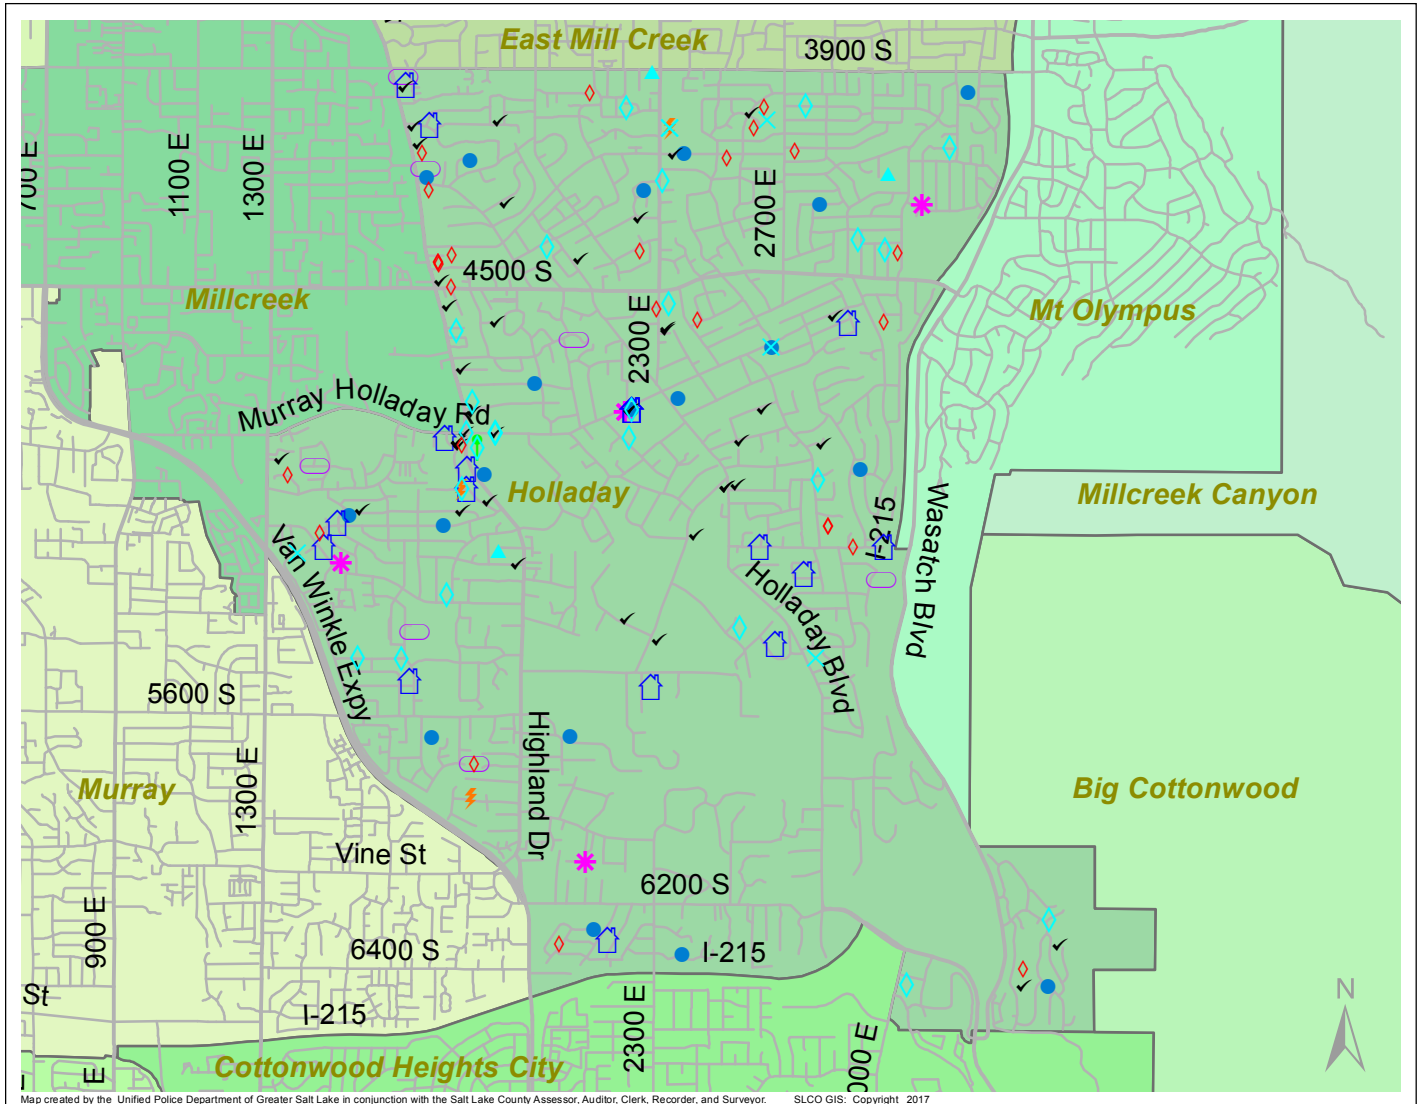

Case Report: Holladay

2017

May

UNIFIED POLICE
GREATER SALT LAKE

Total Number of Calls: 1242
Total Number of Cases: 365
Total Number of Offenses: 407

SUMMARY OF GROUP A CRIMES	
Arson: 0	Domestic Violence: 22
Assaults: 5	Drive-By Shootings: 0
--Aggravated: 0	Drug Offenses: 3
--Simple: 5	Gang-related: 0
Auto Thefts: 7	Graffiti: 2
Burglary: 19	Hate Crimes: Unavailable
--Business: 3	Juvenile-related: Unavailable
--Residential: 16	Sex Crimes: 3
Homicide: 0	Suspicious Circumstances: 41
Sexual Assault: 0	Vandalism: 12
Robbery: 1	Weapon Violation: 0
Theft/Larceny: 26	Weapon/Force Involved: 14
Vehicle Burglary: 28	1 (Gun): 2
	2 (Knife): 2
	3 (Force Involved): 2
	5 (Unknown): 0
	6 (Rifle/Shotgun): 1

1. **LEGEND:**
2. Arson
   - Assault-Aggravated or Simple
   - Auto Theft
   - Burglary-Business or Residential
   - Domestic Violence
   - Drive-By Shooting
   - Drug-related Offense
   - Graffiti
   - Homicide
   - Sexual Assault
   - Robbery
   - Sex Offense
   - Suspicious Circumstance
   - Theft/Larceny
   - Vandalism
   - Vehicle Burglary
   - Weapon Violation