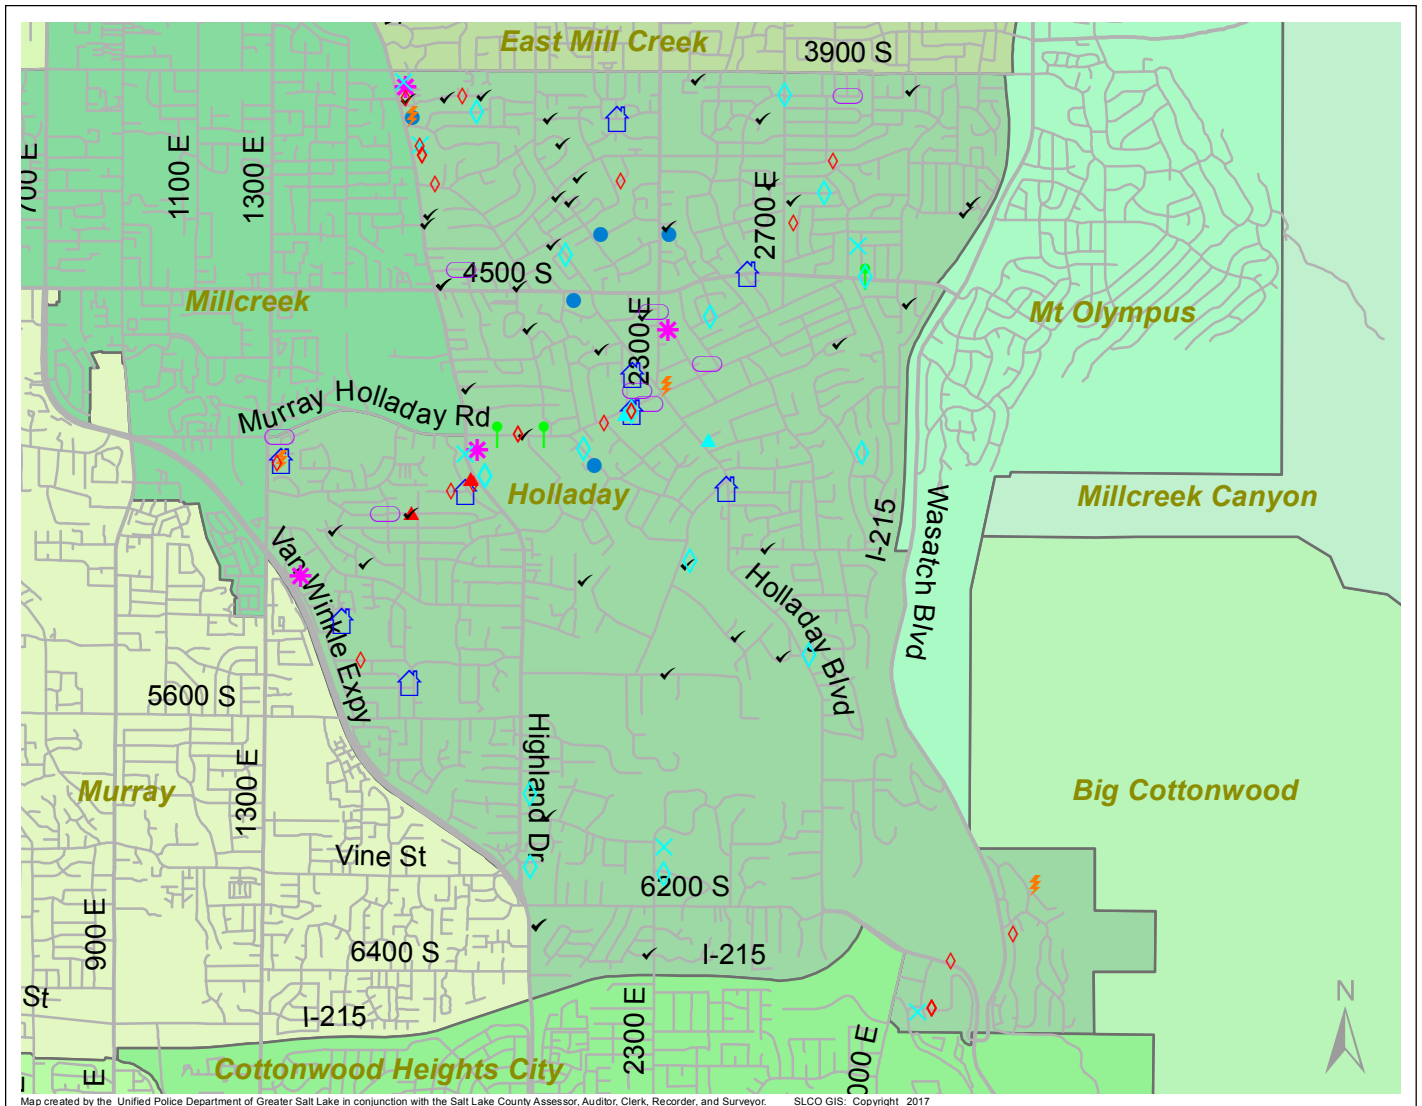

Case Report: Holladay

2017

Mar

UNIFIED POLICE
GREATER SALT LAKE

Total Number of Calls: 1034
Total Number of Cases: 315
Total Number of Offenses: 351

SUMMARY OF GROUP A CRIMES	
Arson: 0	Domestic Violence: 11
Assaults: 5	Drive-By Shootings: 0
--Aggravated: 3	Drug Offenses: 7
--Simple: 2	Gang-related: 2
Auto Thefts: 11	Graffiti: 0
Burglary: 5	Hate Crimes: Unavailable
--Business: 1	Juvenile-related: Unavailable
--Residential: 4	Sex Crimes: 2
Homicide: 0	Suspicious Circumstances: 43
Sexual Assault: 2	Vandalism: 11
Robbery: 3	Weapon Violation: 0
Theft/Larceny: 17	Weapon/Force Involved: 11
Vehicle Burglary: 23	1 (Gun): 1
	2 (Knife): 1
	3 (Force Involved): 3
	5 (Unknown): 1
	6 (Rifle/Shotgun): 1

1. **LEGEND:**
2. Arson
   - Assault-Aggravated or Simple
   - Auto Theft
   - Burglary-Business or Residential
   - Domestic Violence
   - Drive-By Shooting
   - Drug-related Offense
   - Graffiti
   - Homicide
   - Sexual Assault
   - Robbery
   - Sex Offense
   - Suspicious Circumstance
   - Theft/Larceny
   - Vandalism
   - Vehicle Burglary
   - Weapon Violation