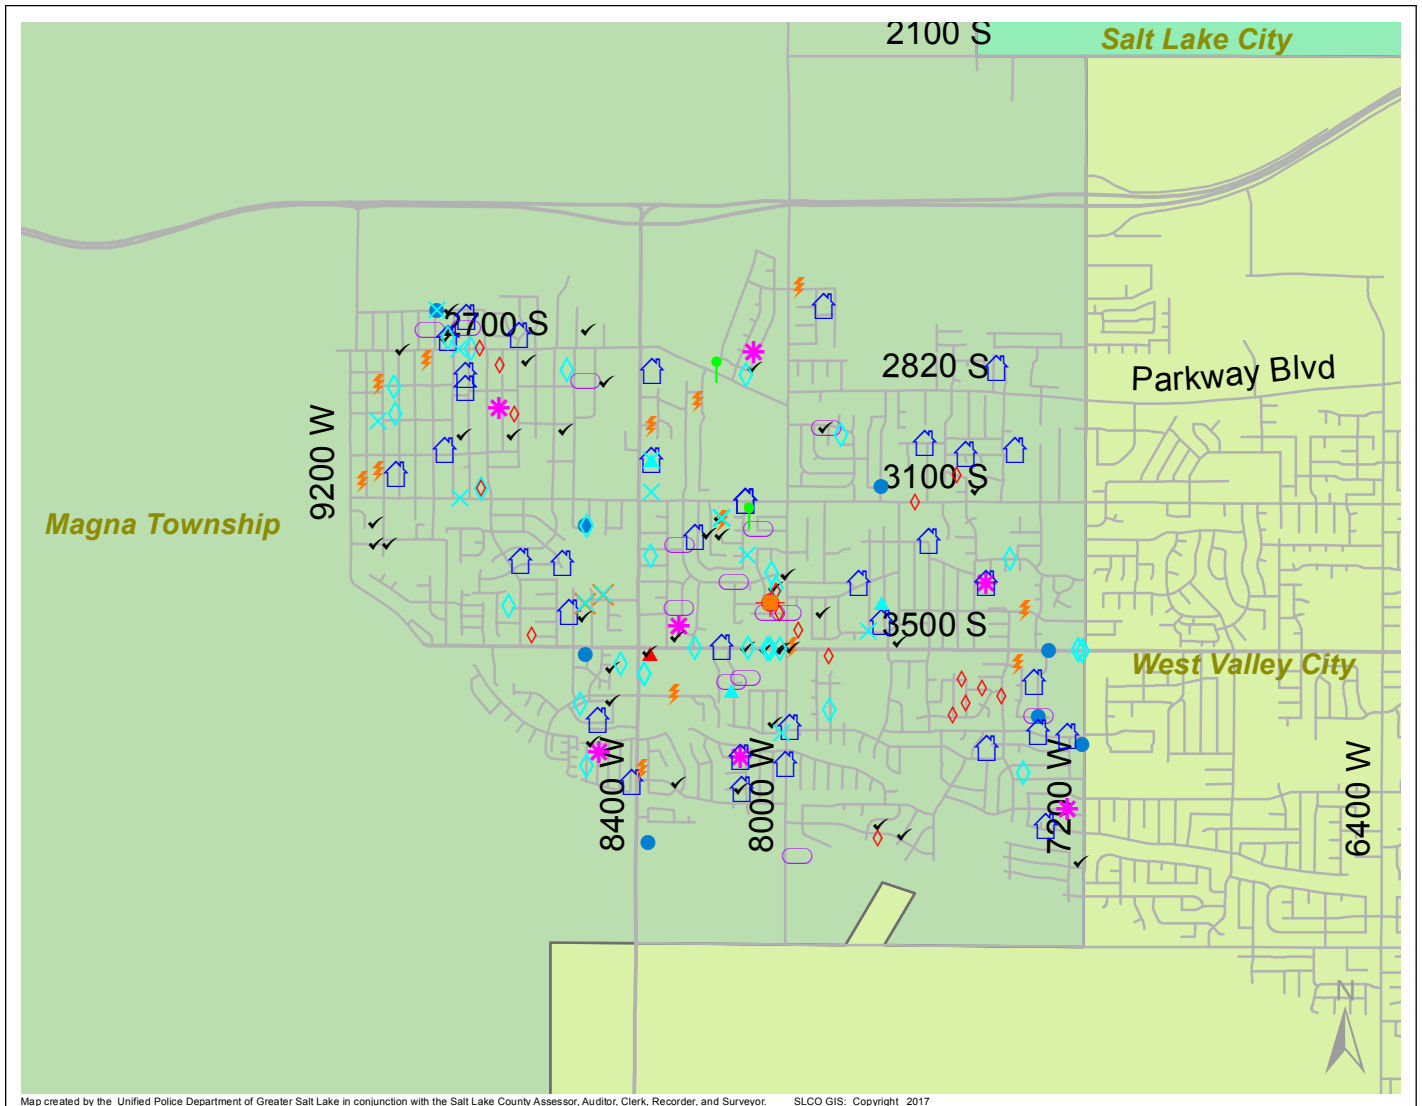

Case Report: Magna Township

2017

Jun

UNIFIED POLICE
GREATER SALT LAKE

Total Number of Calls: 1388
Total Number of Cases: 399
Total Number of Offenses: 450

SUMMARY OF GROUP A CRIMES	
Arson: 0	Domestic Violence: 43
Assaults: 7	Drive-By Shootings: 1
--Aggravated: 0	Drug Offenses: 15
--Simple: 7	Gang-related: 1
Auto Thefts: 17	Graffiti: 2
Burglary: 10	Hate Crimes: Unavailable
--Business: 5	Juvenile-related: Unavailable
--Residential: 5	Sex Crimes: 3
Homicide: 0	Suspicious Circumstances: 42
Sexual Assault: 1	Vandalism: 17
Robbery: 2	Weapon Violation: 1
Theft/Larceny: 32	Weapon/Force Involved: 13
Vehicle Burglary: 18	1 (Gun): 1
	2 (Knife): 1
	3 (Force Involved): 5
	5 (Unknown): 0
	6 (Rifle/Shotgun): 1

1. **LEGEND:**
2. Arson
   - Assault-Aggravated or Simple
   - Auto Theft
   - Burglary-Business or Residential
   - Domestic Violence
   - Drive-By Shooting
   - Drug-related Offense
   - Graffiti
   - Homicide
   - Sexual Assault
   - Robbery
   - Sex Offense
   - Suspicious Circumstance
   - Theft/Larceny
   - Vandalism
   - Vehicle Burglary
   - Weapon Violation