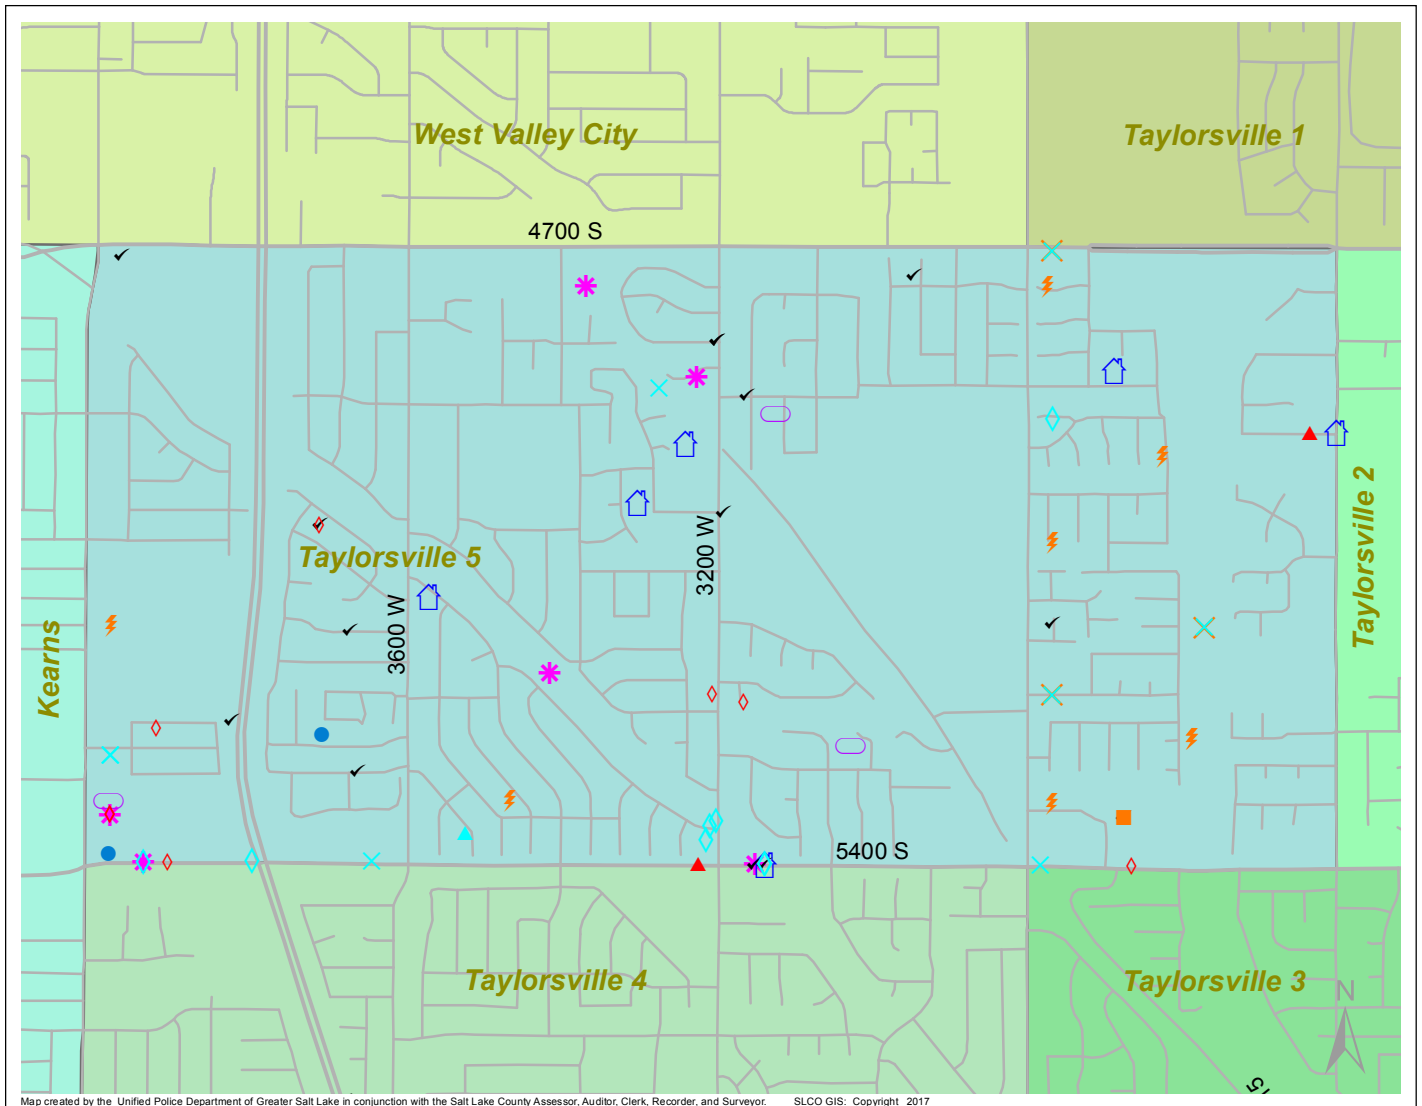

Case Report: Taylorsville 5

2017

Jul

**UNIFIED
POLICE**
GREATER SALT LAKE

Total Number of Calls: 709
Total Number of Cases: 196
Total Number of Offenses: 213

SUMMARY OF GROUP A CRIMES	
Arson: 0	Domestic Violence: 7
Assaults: 6	Drive-By Shootings: 0
--Aggravated: 1	Drug Offenses: 8
--Simple: 5	Gang-related: 0
Auto Thefts: 3	Graffiti: 3
Burglary: 2	Hate Crimes: Unavailable
--Business: 1	Juvenile-related: Unavailable
--Residential: 1	Sex Crimes: 1
Homicide: 0	Suspicious Circumstances: 15
Sexual Assault: 2	Vandalism: 8
Robbery: 0	Weapon Violation: 1
Theft/Larceny: 8	Weapon/Force Involved: 11
Vehicle Burglary: 8	1 (Gun): 1
	2 (Knife): 0
	3 (Force Involved): 4
	5 (Unknown): 1
	6 (Rifle/Shotgun): 0

1. **LEGEND:**
2. Arson
   - Assault-Aggravated or Simple
   - Auto Theft
   - Burglary-Business or Residential
   - Domestic Violence
   - Drive-By Shooting
   - Drug-related Offense
   - Graffiti
   - Homicide
   - Sexual Assault
   - Robbery
   - Sex Offense
   - Suspicious Circumstance
   - Theft/Larceny
   - Vandalism
   - Vehicle Burglary
   - Weapon Violation