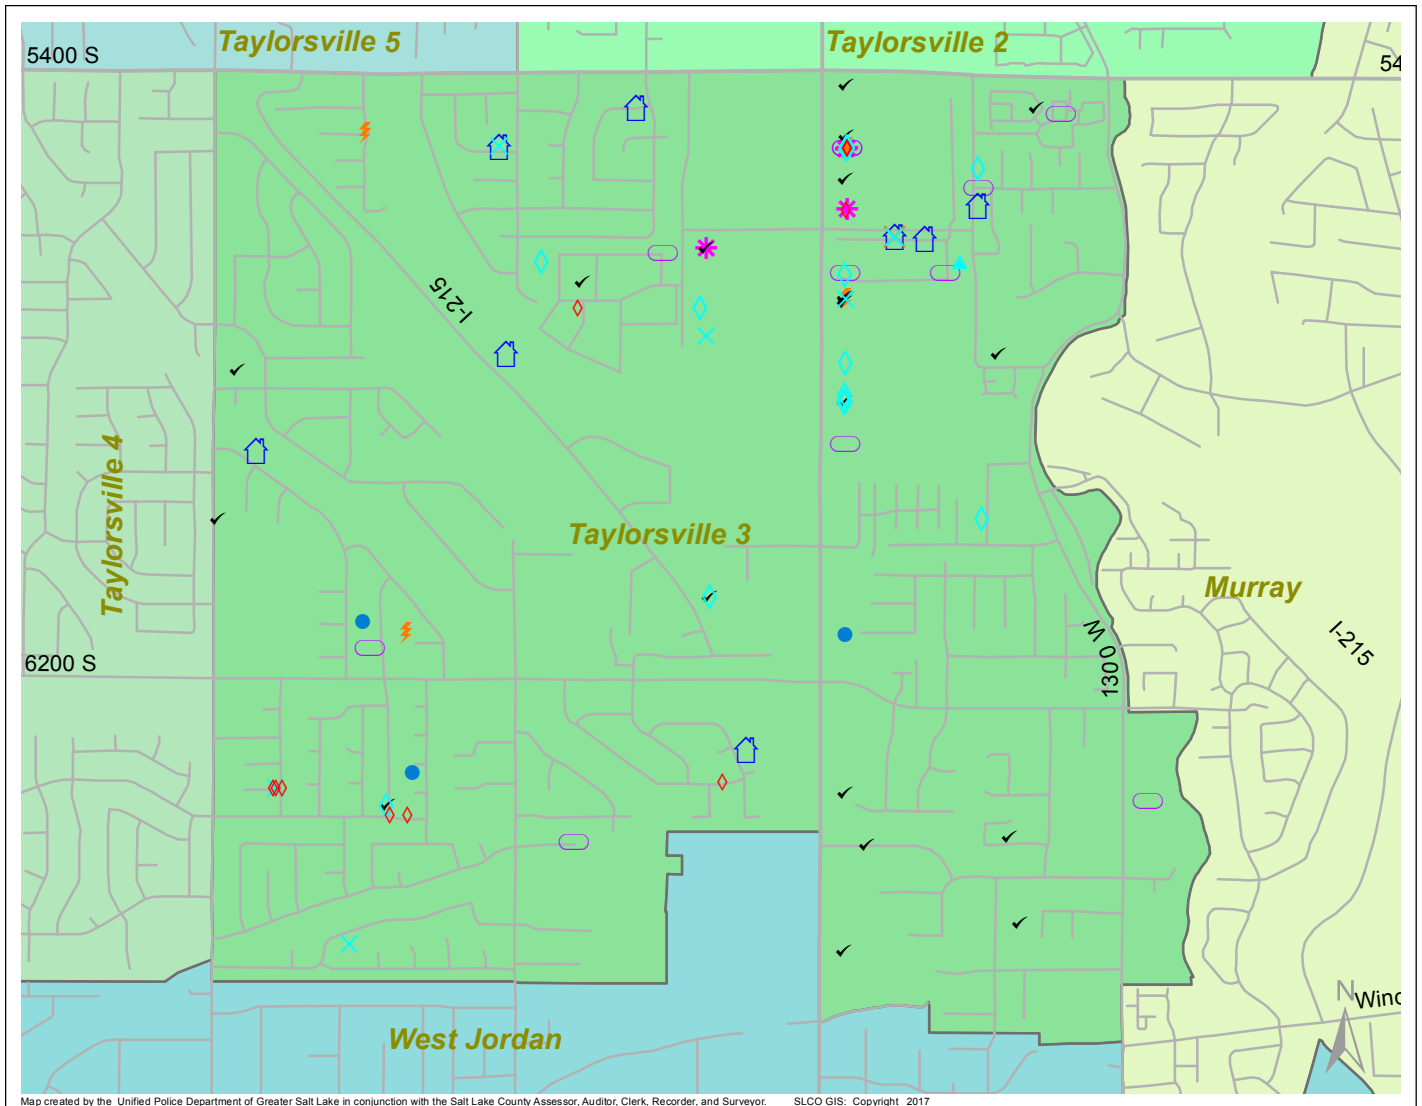

Case Report: Taylorsville 3

2017

Jul

**UNIFIED
POLICE**
GREATER SALT LAKE

Total Number of Calls: 827
Total Number of Cases: 271
Total Number of Offenses: 300

SUMMARY OF GROUP A CRIMES	
Arson: 0	Domestic Violence: 13
Assaults: 4	Drive-By Shootings: 0
--Aggravated: 0	Drug Offenses: 10
--Simple: 4	Gang-related: 0
Auto Thefts: 11	Graffiti: 2
Burglary: 3	Hate Crimes: Unavailable
--Business: 1	Juvenile-related: Unavailable
--Residential: 2	Sex Crimes: 1
Homicide: 0	Suspicious Circumstances: 20
Sexual Assault: 0	Vandalism: 9
Robbery: 0	Weapon Violation: 0
Theft/Larceny: 39	Weapon/Force Involved: 9
Vehicle Burglary: 11	1 (Gun): 0
	2 (Knife): 1
	3 (Force Involved): 2
	5 (Unknown): 0
	6 (Rifle/Shotgun): 0

1. **LEGEND:**
2. Arson
   - Assault-Aggravated or Simple
   - Auto Theft
   - Burglary-Business or Residential
   - Domestic Violence
   - Drive-By Shooting
   - Drug-related Offense
   - Graffiti
   - Homicide
   - Sexual Assault
   - Robbery
   - Sex Offense
   - Suspicious Circumstance
   - Theft/Larceny
   - Vandalism
   - Vehicle Burglary
   - Weapon Violation