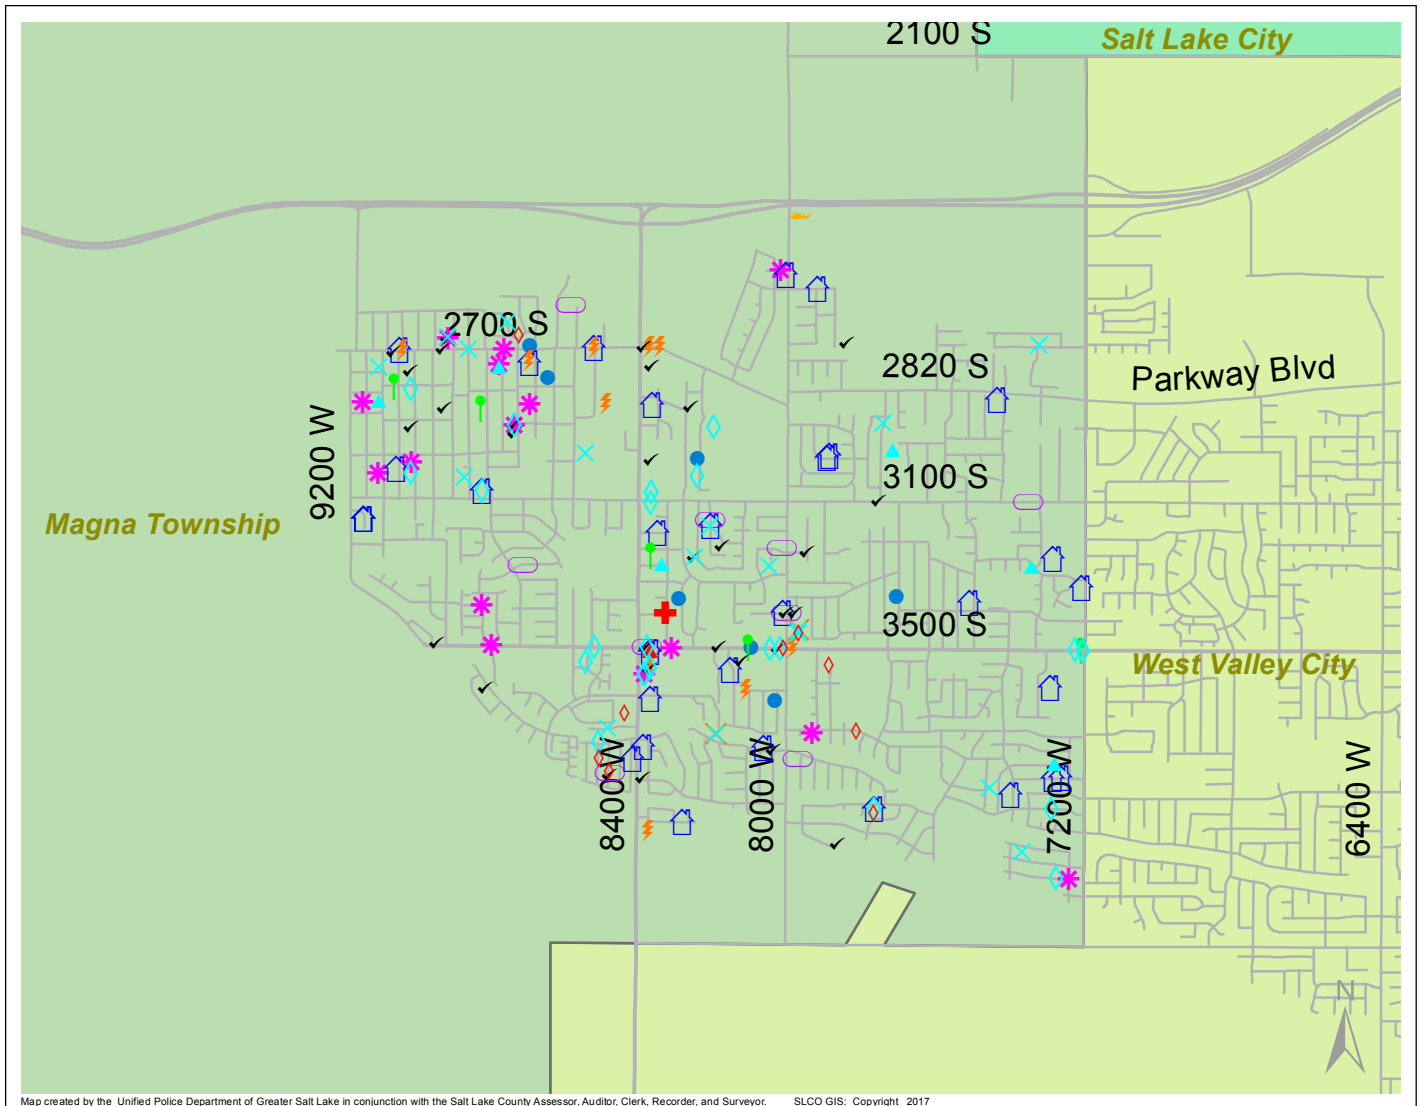

Case Report: Magna Township

2017

Jul

Total Number of Calls: 1528
Total Number of Cases: 411
Total Number of Offenses: 460

SUMMARY OF GROUP A CRIMES	
Arson: 1	Domestic Violence: 42
Assaults: 15	Drive-By Shootings: 2
--Aggravated: 2	Drug Offenses: 10
--Simple: 13	Gang-related: 4
Auto Thefts: 9	Graffiti: 3
Burglary: 7	Hate Crimes: Unavailable
--Business: 2	Juvenile-related: Unavailable
--Residential: 5	Sex Crimes: 6
Homicide: 1	Suspicious Circumstances: 30
Sexual Assault: 1	Vandalism: 23
Robbery: 5	Weapon Violation: 2
Theft/Larceny: 24	Weapon/Force Involved: 31
Vehicle Burglary: 9	1 (Gun): 0
	2 (Knife): 1
	3 (Force Involved): 13
	5 (Unknown): 2
	6 (Rifle/Shotgun): 0

1. **LEGEND:**
2. Arson
   - Assault-Aggravated or Simple
   - Auto Theft
   - Burglary-Business or Residential
   - Domestic Violence
   - Drive-By Shooting
   - Drug-related Offense
   - Graffiti
   - Homicide
   - Sexual Assault
   - Robbery
   - Sex Offense
   - Suspicious Circumstance
   - Theft/Larceny
   - Vandalism
   - Vehicle Burglary
   - Weapon Violation