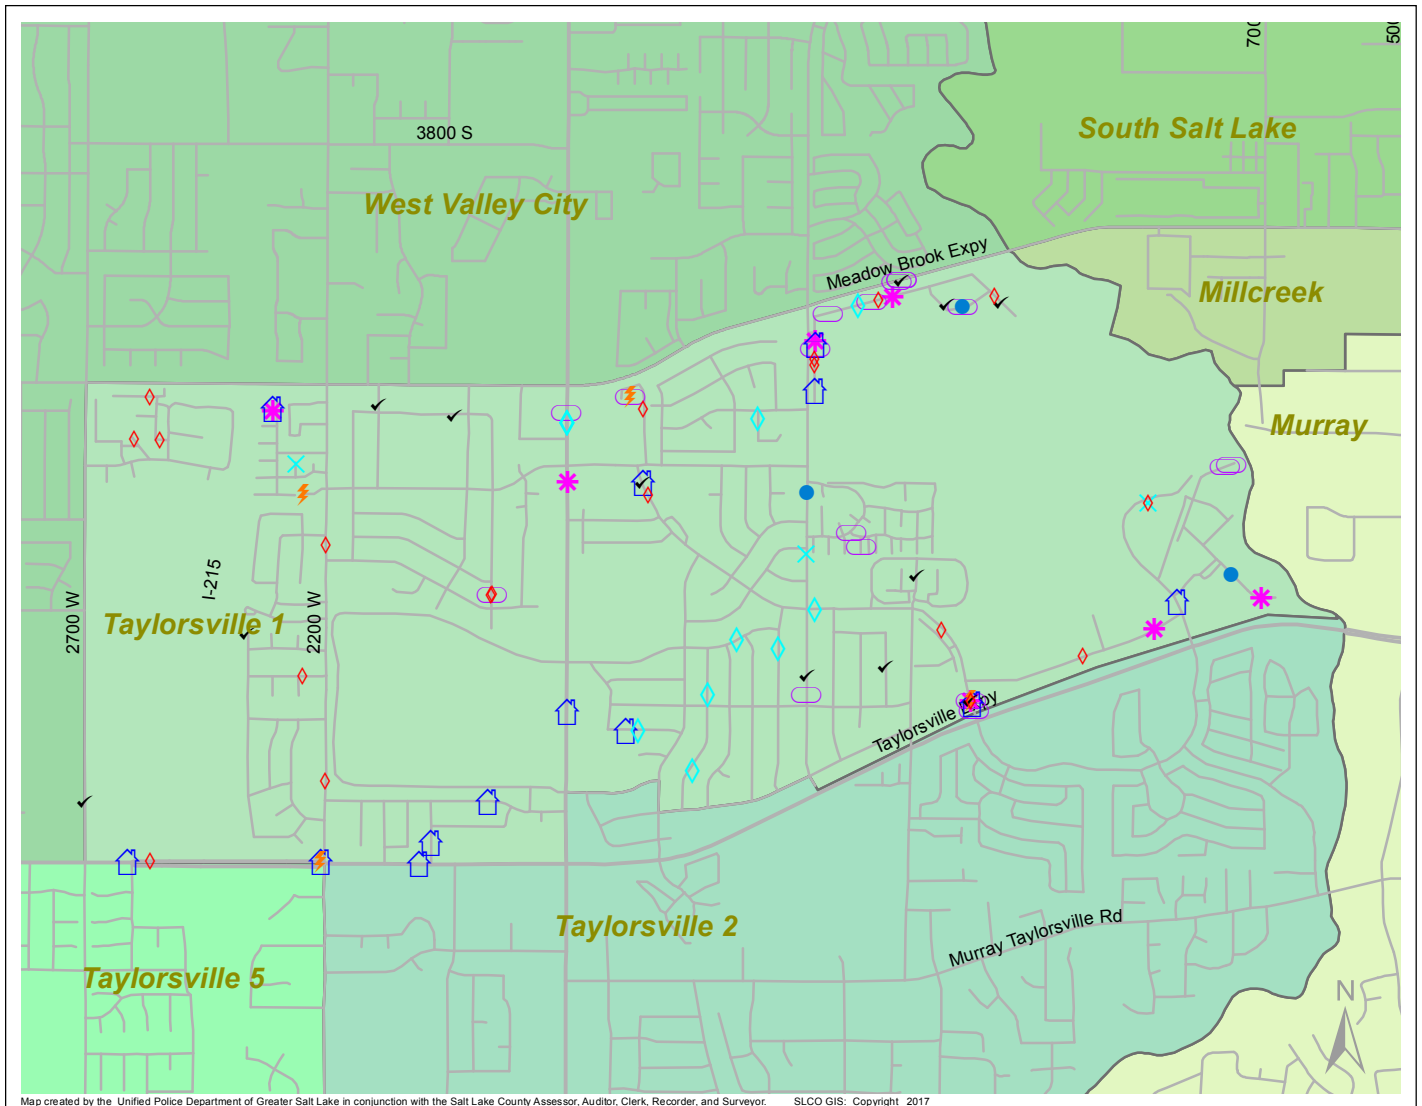

Case Report: Taylorsville 1

2017

Jan

**UNIFIED
POLICE**
GREATER SALT LAKE

Total Number of Calls: 773
Total Number of Cases: 220
Total Number of Offenses: 260

SUMMARY OF GROUP A CRIMES	
Arson: 0	Domestic Violence: 17
Assaults: 8	Drive-By Shootings: 0
--Aggravated: 0	Drug Offenses: 12
--Simple: 8	Gang-related: 1
Auto Thefts: 19	Graffiti: 0
Burglary: 3	Hate Crimes: Unavailable
--Business: 0	Juvenile-related: Unavailable
--Residential: 3	Sex Crimes: 0
Homicide: 0	Suspicious Circumstances: 13
Sexual Assault: 0	Vandalism: 3
Robbery: 0	Weapon Violation: 0
Theft/Larceny: 13	Weapon/Force Involved: 11
Vehicle Burglary: 19	1 (Gun): 1
	2 (Knife): 0
	3 (Force Involved): 6
	5 (Unknown): 0
	6 (Rifle/Shotgun): 0

1. **LEGEND:**
2. Arson
   - Assault-Aggravated or Simple
   - Auto Theft
   - Burglary-Business or Residential
   - Domestic Violence
   - Drive-By Shooting
   - Drug-related Offense
   - Graffiti
   - Homicide
   - Sexual Assault
   - Robbery
   - Sex Offense
   - Suspicious Circumstance
   - Theft/Larceny
   - Vandalism
   - Vehicle Burglary
   - Weapon Violation