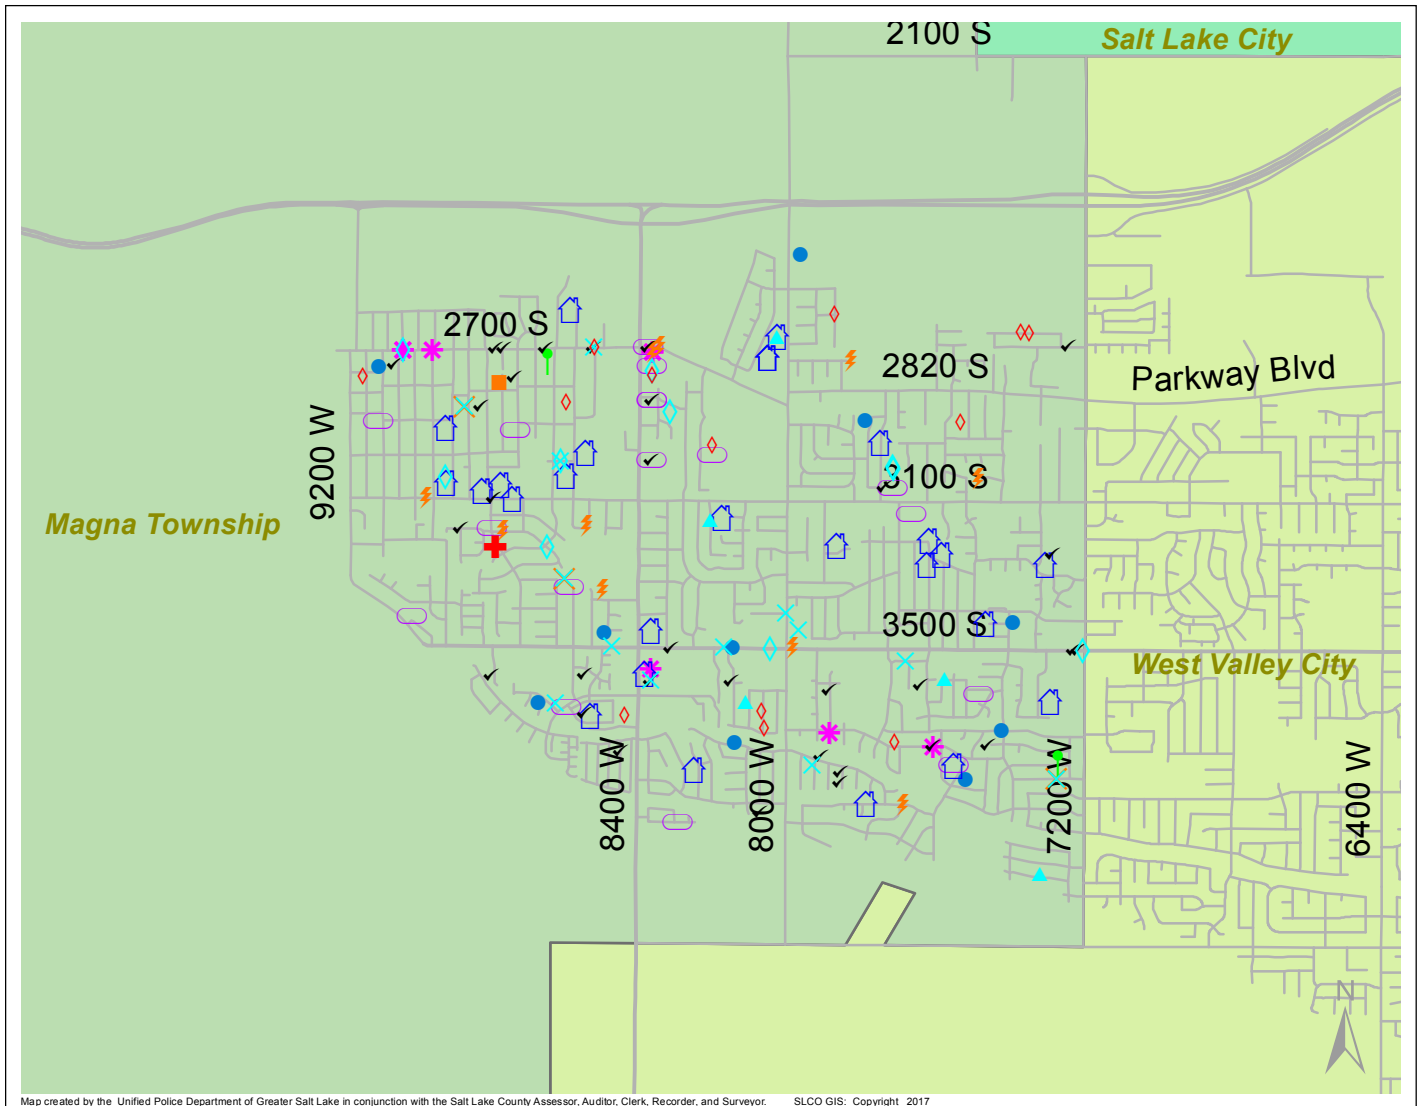

Case Report: Magna Township

2017

Feb

Total Number of Calls: 1117
Total Number of Cases: 328
Total Number of Offenses: 394

SUMMARY OF GROUP A CRIMES	
Arson: 1	Domestic Violence: 31
Assaults: 8	Drive-By Shootings: 0
--Aggravated: 1	Drug Offenses: 19
--Simple: 7	Gang-related: 3
Auto Thefts: 20	Graffiti: 3
Burglary: 10	Hate Crimes: Unavailable
--Business: 4	Juvenile-related: Unavailable
--Residential: 6	Sex Crimes: 7
Homicide: 1	Suspicious Circumstances: 32
Sexual Assault: 0	Vandalism: 15
Robbery: 2	Weapon Violation: 2
Theft/Larceny: 10	Weapon/Force Involved: 23
Vehicle Burglary: 13	1 (Gun): 2
	2 (Knife): 1
	3 (Force Involved): 13
	5 (Unknown): 1
	6 (Rifle/Shotgun): 0

1. **LEGEND:**
2. Arson
   - Assault-Aggravated or Simple
   - Auto Theft
   - Burglary-Business or Residential
   - Domestic Violence
   - Drive-By Shooting
   - Drug-related Offense
   - Graffiti
   - Homicide
   - Sexual Assault
   - Robbery
   - Sex Offense
   - Suspicious Circumstance
   - Theft/Larceny
   - Vandalism
   - Vehicle Burglary
   - Weapon Violation