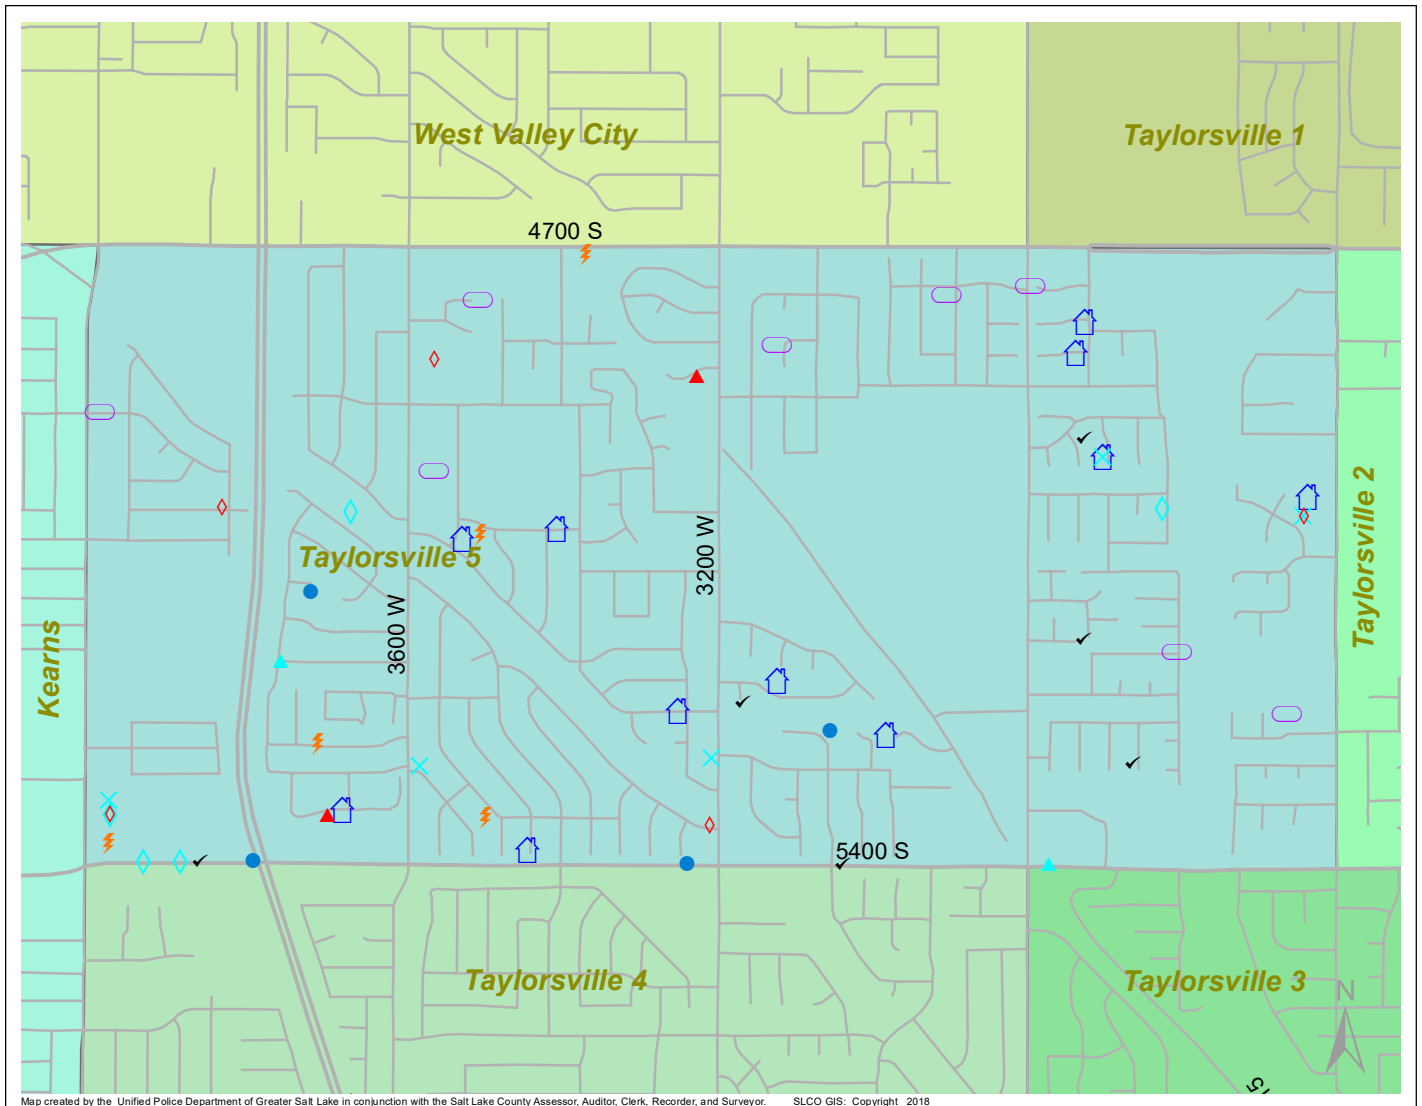

Case Report: Taylorsville 5

2017

Dec

**UNIFIED
POLICE**
GREATER SALT LAKE

Total Number of Calls: 591
Total Number of Cases: 154
Total Number of Offenses: 174

SUMMARY OF GROUP A CRIMES	
Arson: 0	Domestic Violence: 13
Assaults: 0	Drive-By Shootings: 0
--Aggravated: 0	Drug Offenses: 6
--Simple: 0	Gang-related: 0
Auto Thefts: 9	Graffiti: 0
Burglary: 4	Hate Crimes: Unavailable
--Business: 2	Juvenile-related: Unavailable
--Residential: 2	Sex Crimes: 2
Homicide: 0	Suspicious Circumstances: 7
Sexual Assault: 2	Vandalism: 6
Robbery: 0	Weapon Violation: 1
Theft/Larceny: 5	Weapon/Force Involved: 6
Vehicle Burglary: 6	1 (Gun): 0
	2 (Knife): 0
	3 (Force Involved): 4
	5 (Unknown): 0
	6 (Rifle/Shotgun): 0

1. **LEGEND:**
2. Arson
   - Assault-Aggravated or Simple
   - Auto Theft
   - Burglary-Business or Residential
   - Domestic Violence
   - Drive-By Shooting
   - Drug-related Offense
   - Graffiti
   - Homicide
   - Sexual Assault
   - Robbery
   - Sex Offense
   - Suspicious Circumstance
   - Theft/Larceny
   - Vandalism
   - Vehicle Burglary
   - Weapon Violation