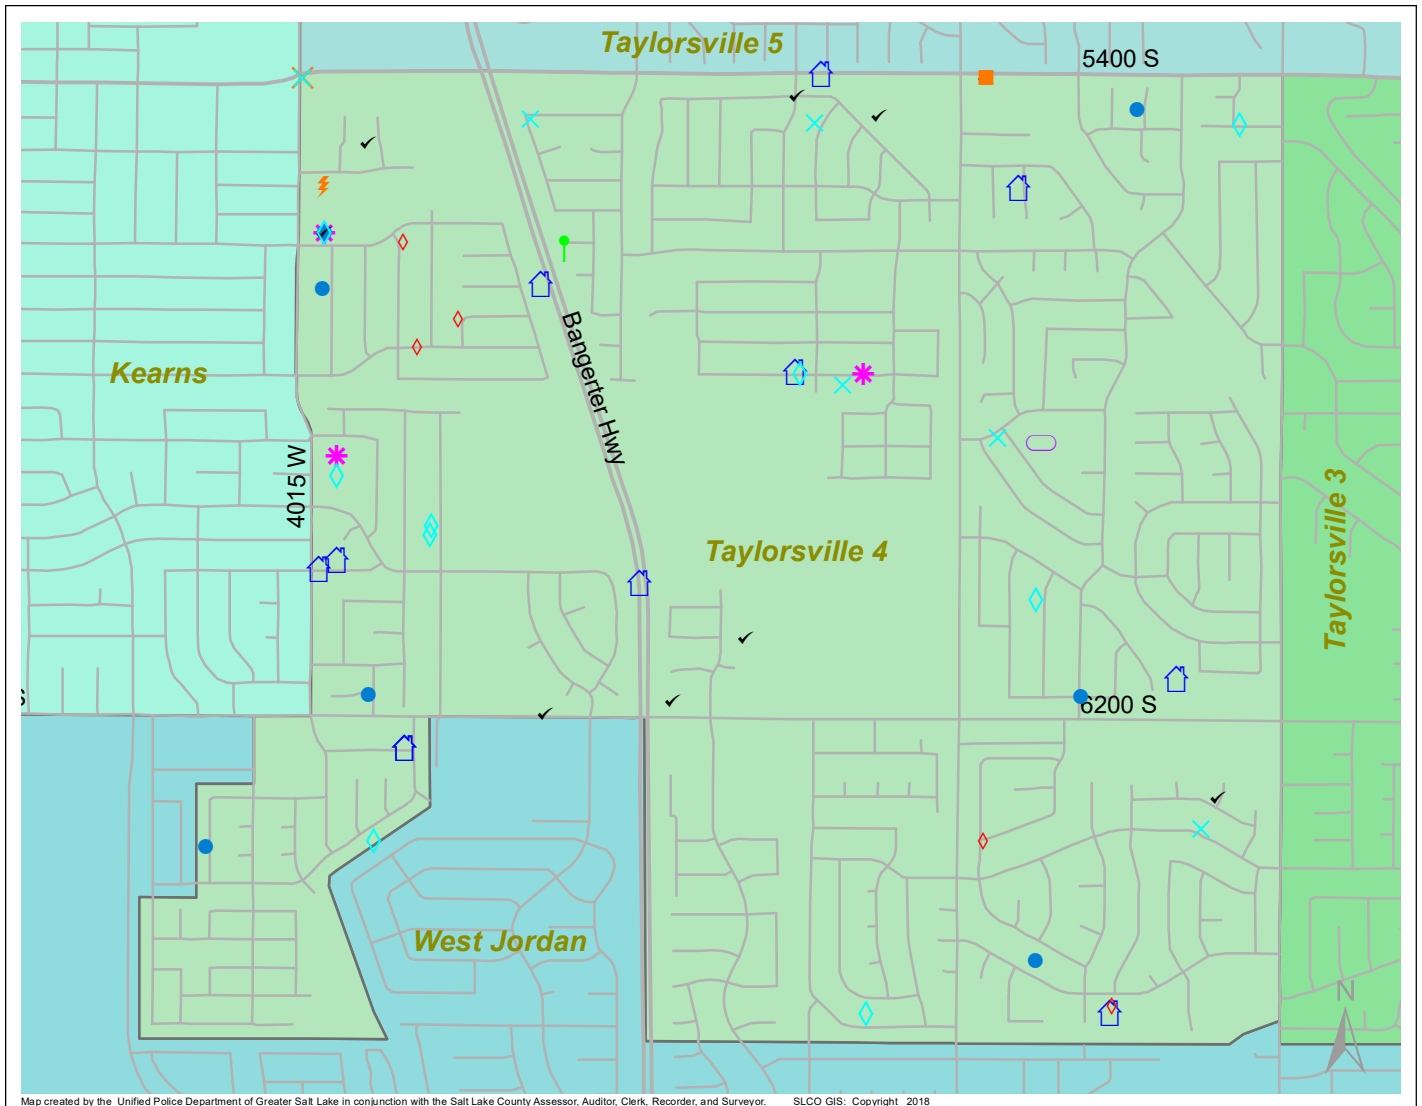

Case Report: Taylorsville 4

2017

Dec

UNIFIED POLICE
GREATER SALT LAKE

Total Number of Calls: 521
Total Number of Cases: 141
Total Number of Offenses: 181

SUMMARY OF GROUP A CRIMES	
Arson: 0	Domestic Violence: 16
Assaults: 3	Drive-By Shootings: 0
--Aggravated: 0	Drug Offenses: 3
--Simple: 3	Gang-related: 1
Auto Thefts: 2	Graffiti: 3
Burglary: 9	Hate Crimes: Unavailable
--Business: 3	Juvenile-related: Unavailable
--Residential: 6	Sex Crimes: 0
Homicide: 0	Suspicious Circumstances: 9
Sexual Assault: 0	Vandalism: 9
Robbery: 1	Weapon Violation: 1
Theft/Larceny: 9	Weapon/Force Involved: 11
Vehicle Burglary: 7	1 (Gun): 1
	2 (Knife): 1
	3 (Force Involved): 5
	5 (Unknown): 2
	6 (Rifle/Shotgun): 0

1. **LEGEND:**
2. Arson
   - Assault-Aggravated or Simple
   - Auto Theft
   - Burglary-Business or Residential
   - Domestic Violence
   - Drive-By Shooting
   - Drug-related Offense
   - Graffiti
   - Homicide
   - Sexual Assault
   - Robbery
   - Sex Offense
   - Suspicious Circumstance
   - Theft/Larceny
   - Vandalism
   - Vehicle Burglary
   - Weapon Violation