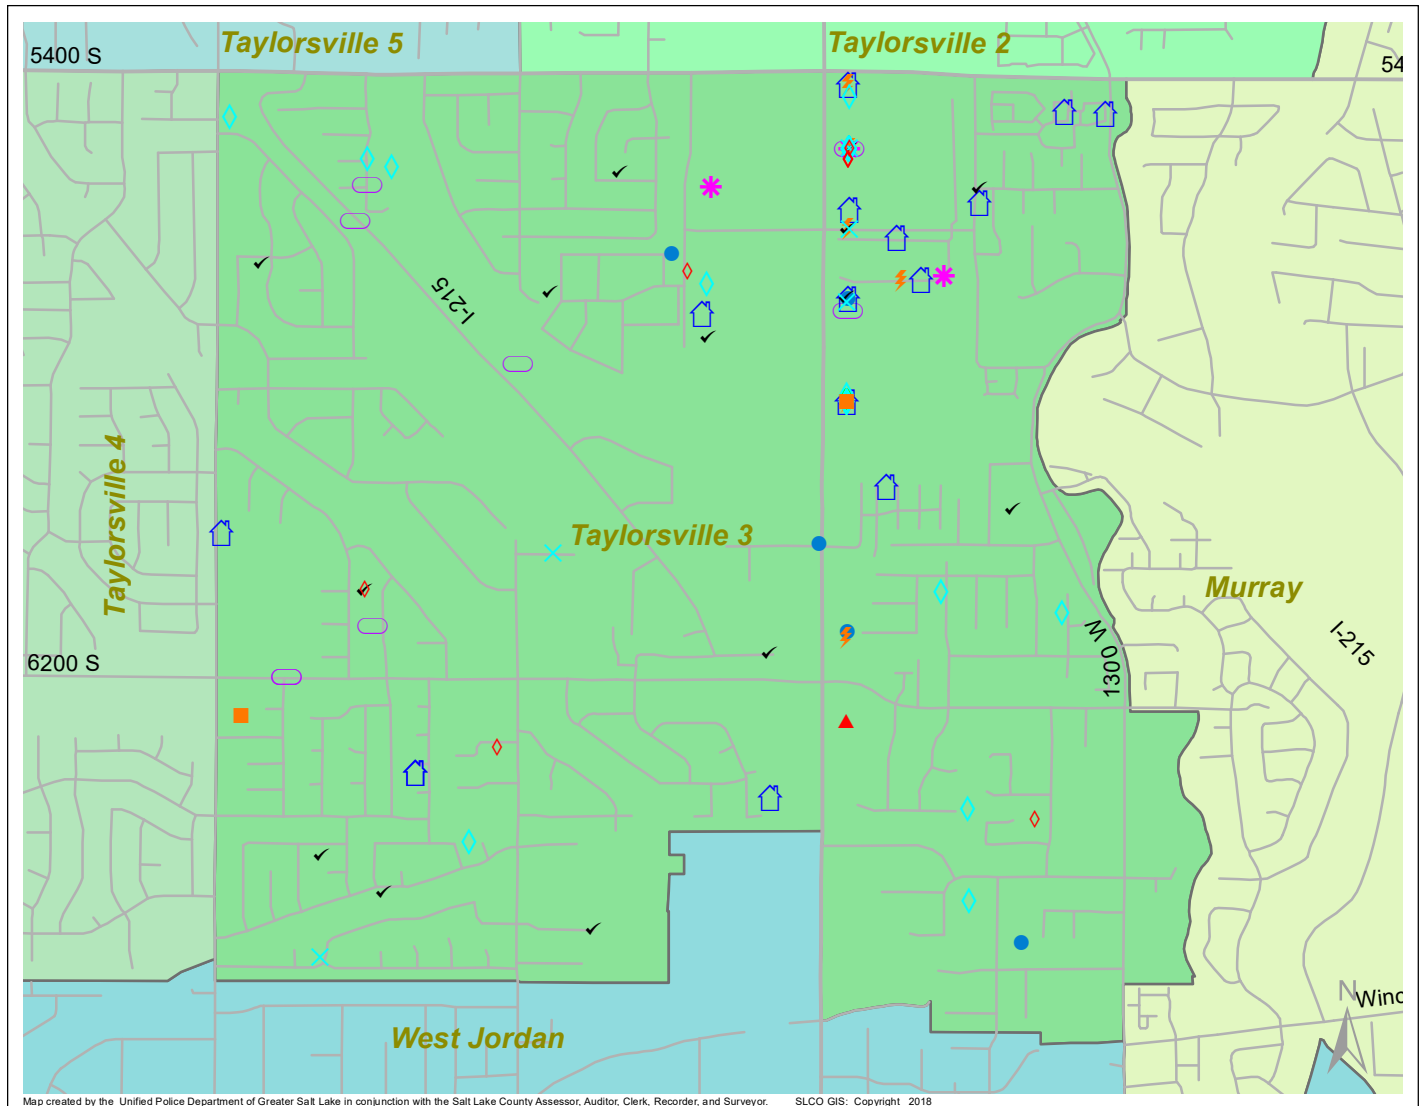

Case Report: Taylorsville 3

2017

Dec

UNIFIED POLICE
GREATER SALT LAKE

Total Number of Calls: 712
Total Number of Cases: 254
Total Number of Offenses: 295

SUMMARY OF GROUP A CRIMES	
Arson: 0	Domestic Violence: 17
Assaults: 3	Drive-By Shootings: 0
--Aggravated: 0	Drug Offenses: 15
--Simple: 3	Gang-related: 0
Auto Thefts: 8	Graffiti: 1
Burglary: 5	Hate Crimes: Unavailable
--Business: 3	Juvenile-related: Unavailable
--Residential: 2	Sex Crimes: 0
Homicide: 0	Suspicious Circumstances: 17
Sexual Assault: 1	Vandalism: 6
Robbery: 2	Weapon Violation: 5
Theft/Larceny: 53	Weapon/Force Involved: 9
Vehicle Burglary: 8	1 (Gun): 1
	2 (Knife): 0
	3 (Force Involved): 3
	5 (Unknown): 0
	6 (Rifle/Shotgun): 0

1. **LEGEND:**
2. Arson
   - Assault-Aggravated or Simple
   - Auto Theft
   - Burglary-Business or Residential
   - Domestic Violence
   - Drive-By Shooting
   - Drug-related Offense
   - Graffiti
   - Homicide
   - Sexual Assault
   - Robbery
   - Sex Offense
   - Suspicious Circumstance
   - Theft/Larceny
   - Vandalism
   - Vehicle Burglary
   - Weapon Violation