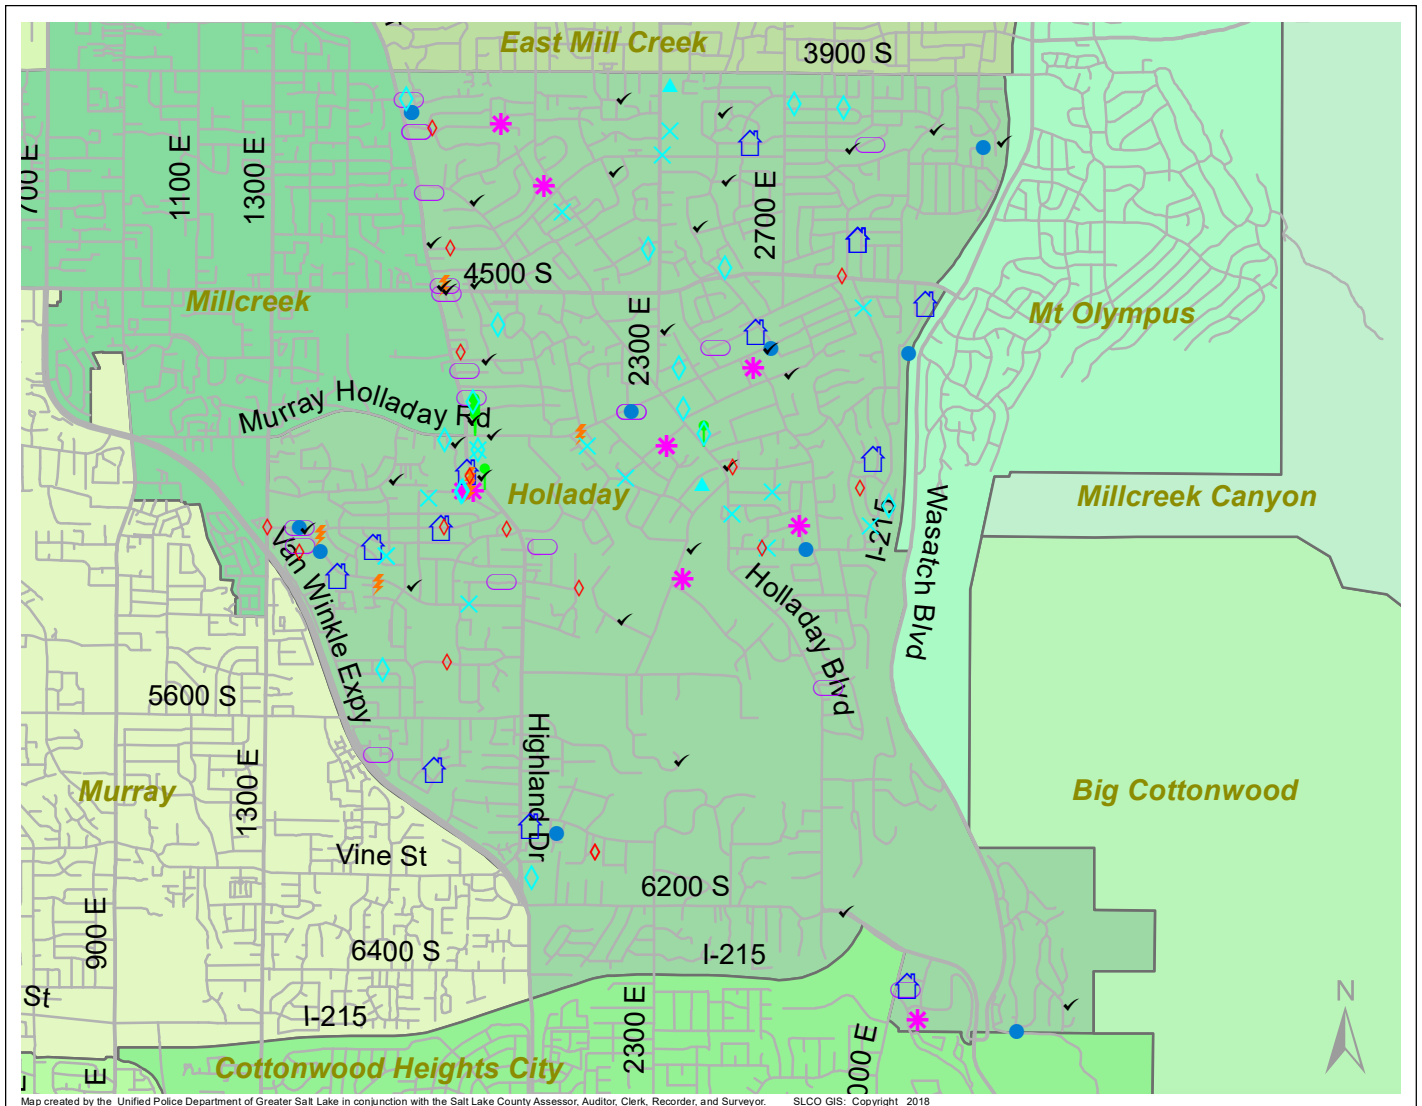

Case Report: Holladay

2017

Dec

UNIFIED POLICE
GREATER SALT LAKE

Total Number of Calls: 1107
Total Number of Cases: 366
Total Number of Offenses: 407

SUMMARY OF GROUP A CRIMES	
Arson: 0	Domestic Violence: 19
Assaults: 9	Drive-By Shootings: 0
--Aggravated: 0	Drug Offenses: 10
--Simple: 9	Gang-related: 0
Auto Thefts: 20	Graffiti: 1
Burglary: 12	Hate Crimes: Unavailable
--Business: 5	Juvenile-related: Unavailable
--Residential: 6	Sex Crimes: 2
Homicide: 0	Suspicious Circumstances: 30
Sexual Assault: 0	Vandalism: 22
Robbery: 7	Weapon Violation: 0
Theft/Larceny: 17	Weapon/Force Involved: 20
Vehicle Burglary: 16	1 (Gun): 6
	2 (Knife): 0
	3 (Force Involved): 8
	5 (Unknown): 0
	6 (Rifle/Shotgun): 0

1. **LEGEND:**
2. Arson
   - Assault-Aggravated or Simple
   - Auto Theft
   - Burglary-Business or Residential
   - Domestic Violence
   - Drive-By Shooting
   - Drug-related Offense
   - Graffiti
   - Homicide
   - Sexual Assault
   - Robbery
   - Sex Offense
   - Suspicious Circumstance
   - Theft/Larceny
   - Vandalism
   - Vehicle Burglary
   - Weapon Violation