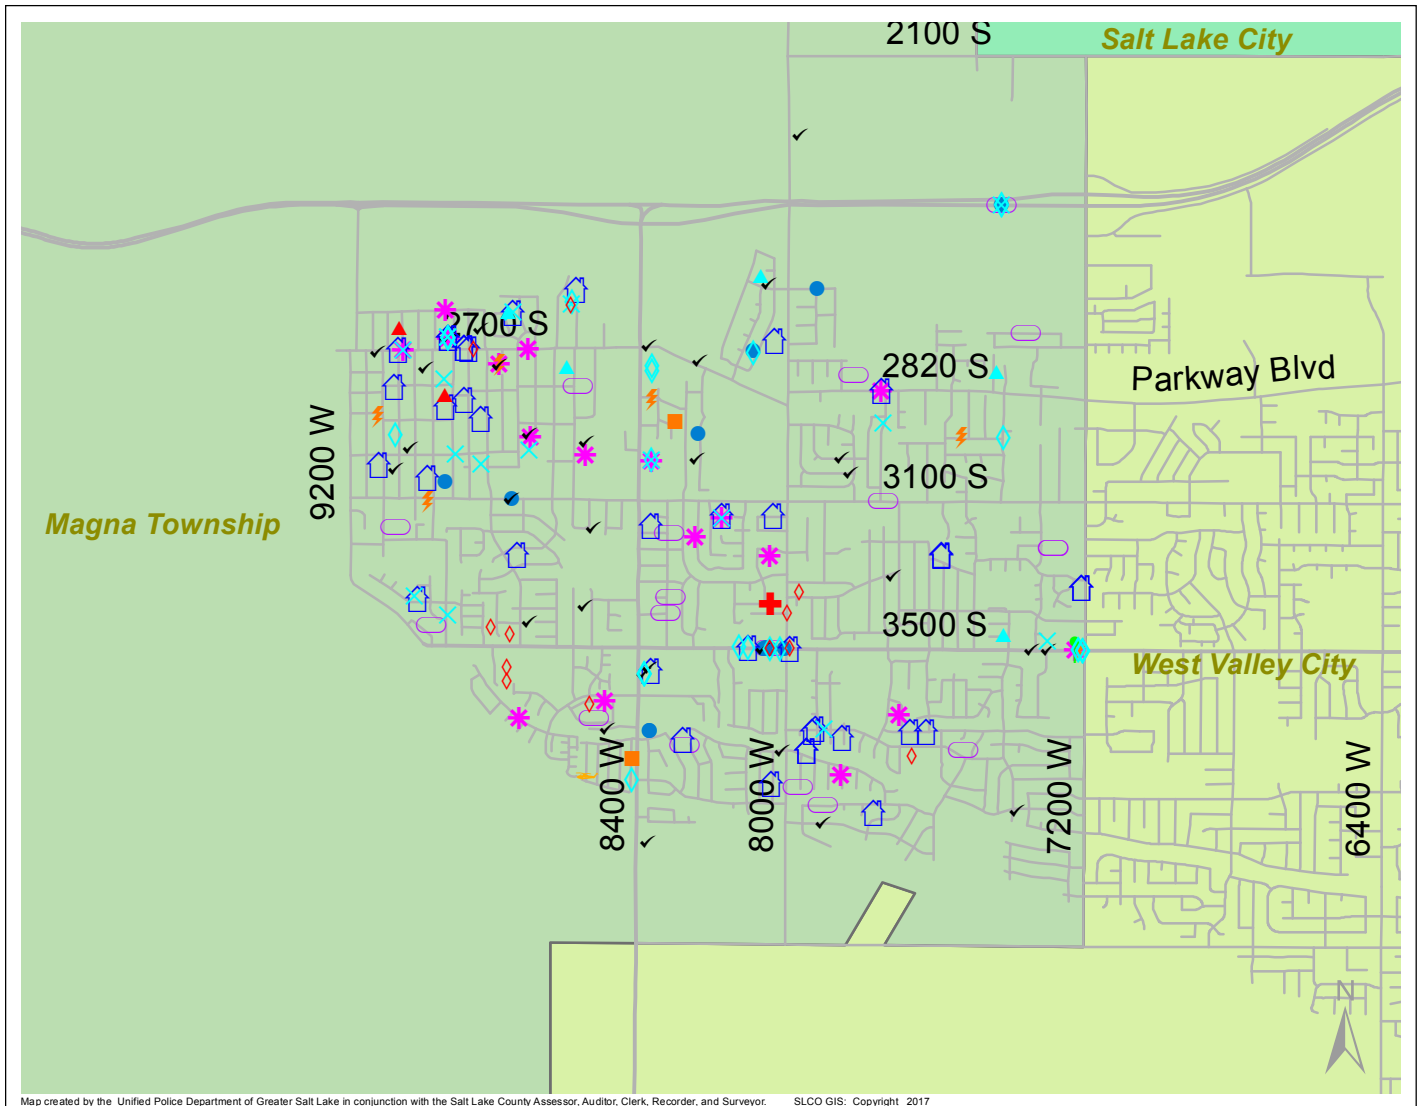

Case Report: Magna Township

2017

Aug

UNIFIED POLICE
GREATER SALT LAKE

Total Number of Calls: 1623
Total Number of Cases: 478
Total Number of Offenses: 578

SUMMARY OF GROUP A CRIMES	
Arson: 1	Domestic Violence: 45
Assaults: 22	Drive-By Shootings: 0
--Aggravated: 1	Drug Offenses: 11
--Simple: 21	Gang-related: 4
Auto Thefts: 21	Graffiti: 2
Burglary: 13	Hate Crimes: Unavailable
--Business: 8	Juvenile-related: Unavailable
--Residential: 5	Sex Crimes: 7
Homicide: 1	Suspicious Circumstances: 32
Sexual Assault: 2	Vandalism: 24
Robbery: 1	Weapon Violation: 5
Theft/Larceny: 26	Weapon/Force Involved: 38
Vehicle Burglary: 12	1 (Gun): 3
	2 (Knife): 1
	3 (Force Involved): 19
	5 (Unknown): 0
	6 (Rifle/Shotgun): 0

1. **LEGEND:**
2. Arson
   - Assault-Aggravated or Simple
   - Auto Theft
   - Burglary-Business or Residential
   - Domestic Violence
   - Drive-By Shooting
   - Drug-related Offense
   - Graffiti
   - Homicide
   - Sexual Assault
   - Robbery
   - Sex Offense
   - Suspicious Circumstance
   - Theft/Larceny
   - Vandalism
   - Vehicle Burglary
   - Weapon Violation