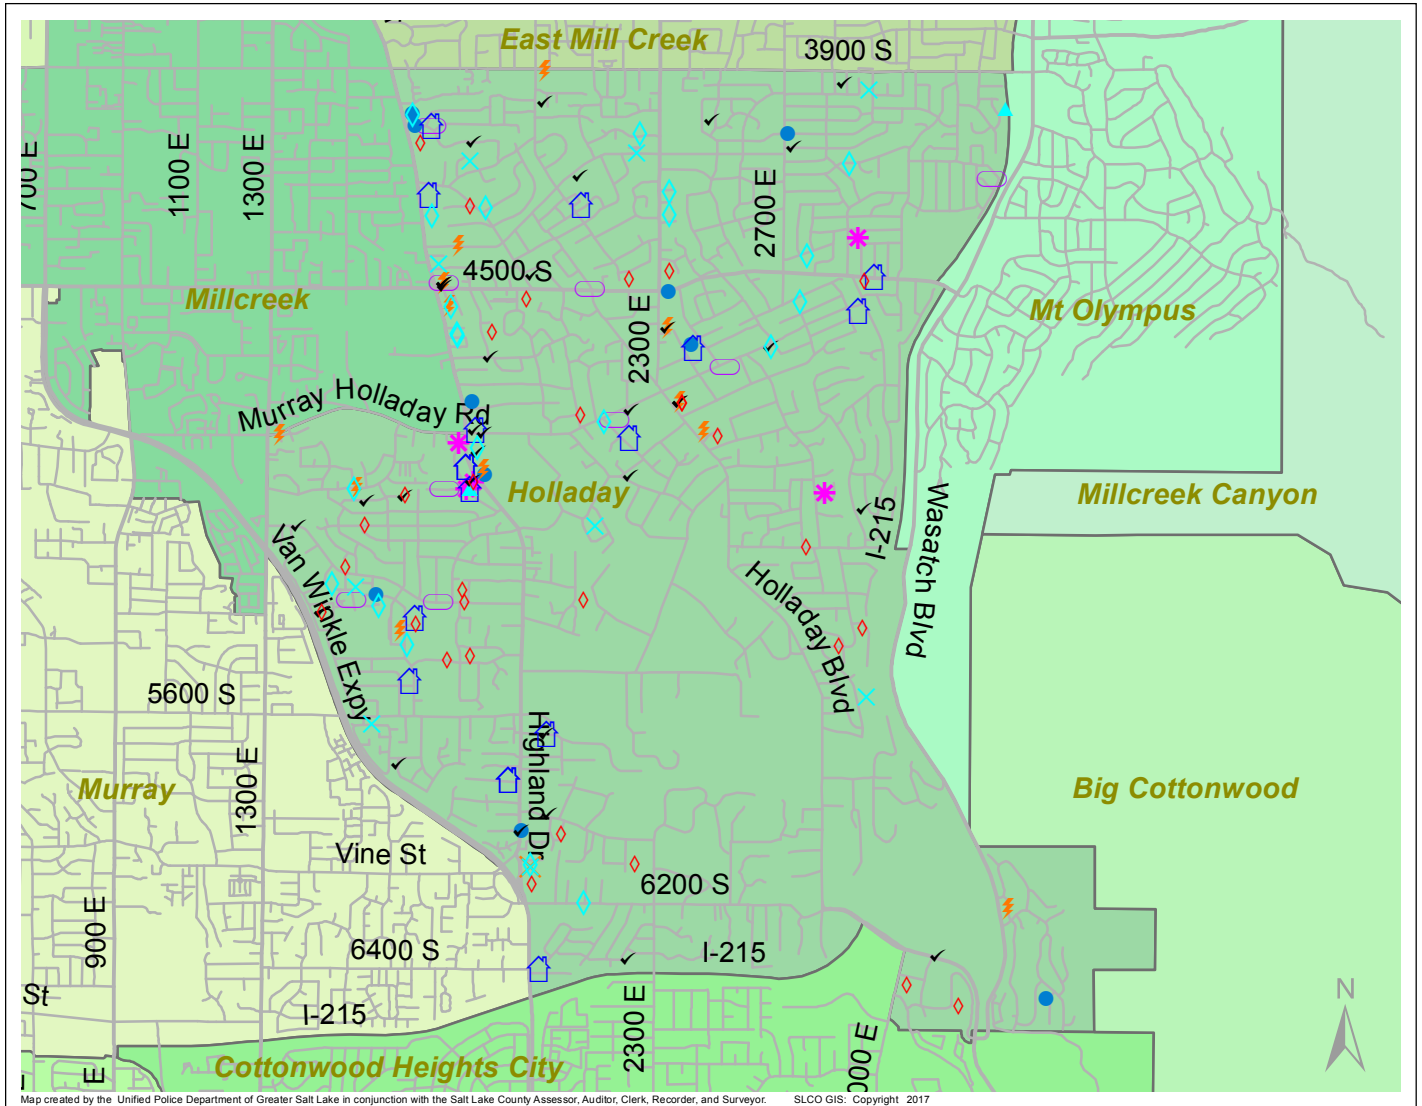

Case Report: Holladay

2017

Aug

UNIFIED POLICE
GREATER SALT LAKE

Total Number of Calls: 1228
Total Number of Cases: 362
Total Number of Offenses: 398

SUMMARY OF GROUP A CRIMES	
Arson: 0	Domestic Violence: 19
Assaults: 5	Drive-By Shootings: 0
--Aggravated: 0	Drug Offenses: 20
--Simple: 5	Gang-related: 1
Auto Thefts: 11	Graffiti: 1
Burglary: 10	Hate Crimes: Unavailable
--Business: 5	Juvenile-related: Unavailable
--Residential: 5	Sex Crimes: 3
Homicide: 0	Suspicious Circumstances: 33
Sexual Assault: 0	Vandalism: 9
Robbery: 0	Weapon Violation: 0
Theft/Larceny: 21	Weapon/Force Involved: 9
Vehicle Burglary: 30	1 (Gun): 0
	2 (Knife): 1
	3 (Force Involved): 5
	5 (Unknown): 0
	6 (Rifle/Shotgun): 0

1. **LEGEND:**
2. Arson
   - Assault-Aggravated or Simple
   - Auto Theft
   - Burglary-Business or Residential
   - Domestic Violence
   - Drive-By Shooting
   - Drug-related Offense
   - Graffiti
   - Homicide
   - Sexual Assault
   - Robbery
   - Sex Offense
   - Suspicious Circumstance
   - Theft/Larceny
   - Vandalism
   - Vehicle Burglary
   - Weapon Violation