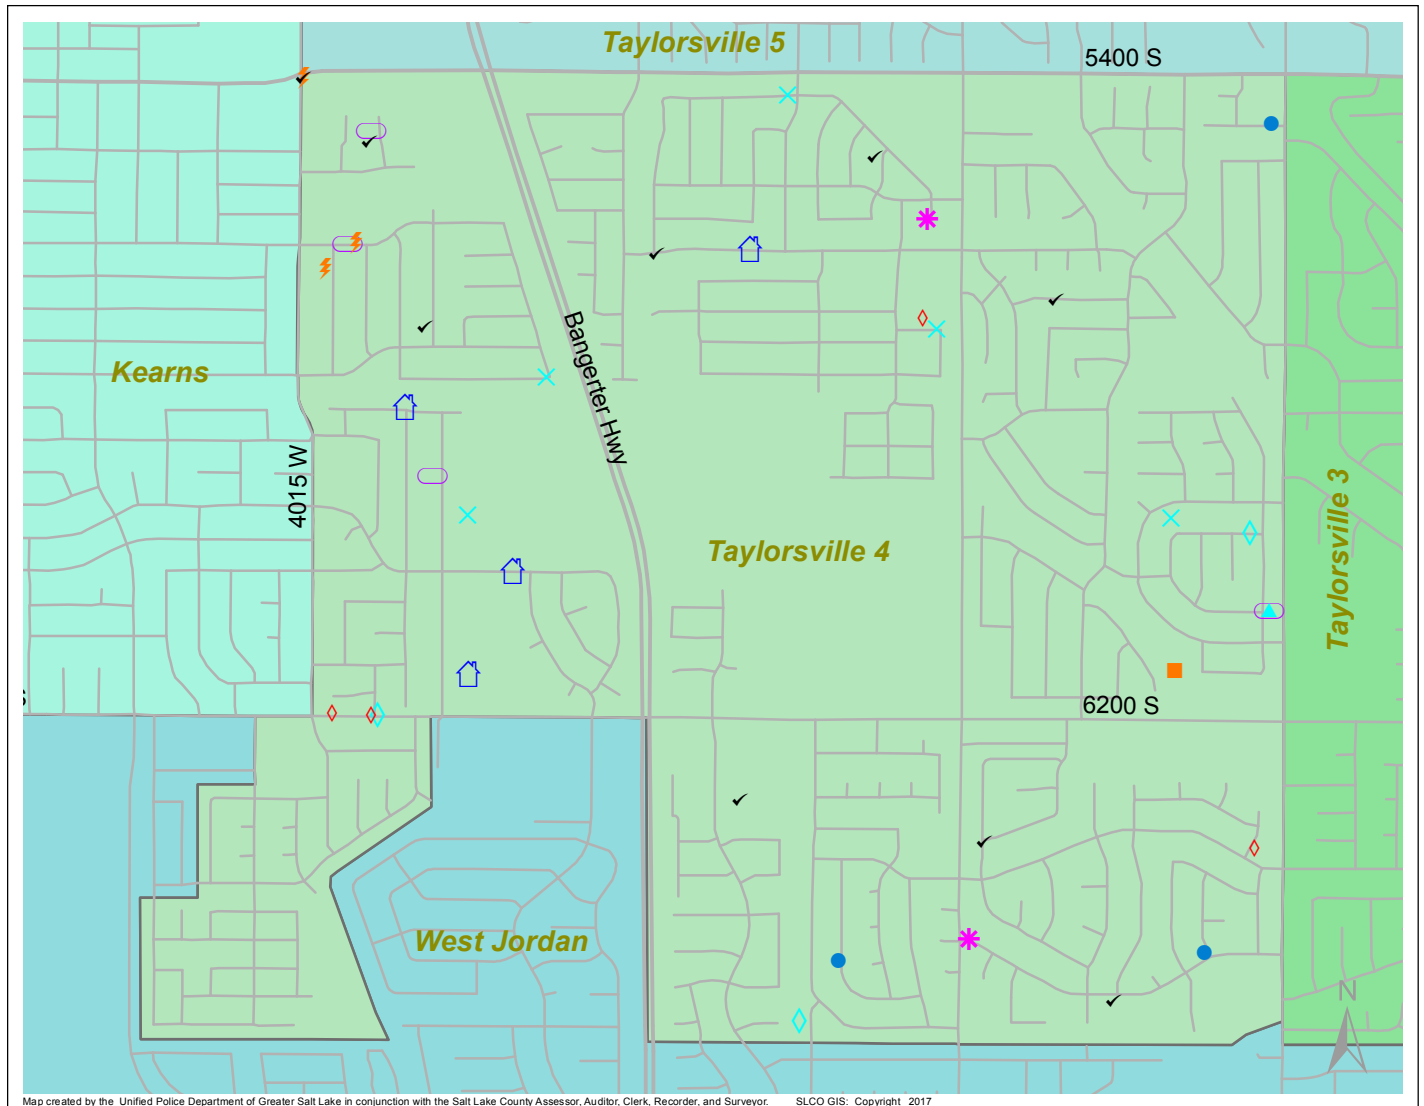

Case Report: Taylorsville 4

2017

Apr

**UNIFIED
POLICE**
GREATER SALT LAKE

Total Number of Calls: 499
Total Number of Cases: 127
Total Number of Offenses: 141

SUMMARY OF GROUP A CRIMES	
Arson: 0	Domestic Violence: 5
Assaults: 2	Drive-By Shootings: 0
--Aggravated: 1	Drug Offenses: 5
--Simple: 1	Gang-related: 0
Auto Thefts: 4	Graffiti: 0
Burglary: 3	Hate Crimes: Unavailable
--Business: 0	Juvenile-related: Unavailable
--Residential: 3	Sex Crimes: 1
Homicide: 0	Suspicious Circumstances: 9
Sexual Assault: 0	Vandalism: 5
Robbery: 0	Weapon Violation: 1
Theft/Larceny: 3	Weapon/Force Involved: 5
Vehicle Burglary: 4	1 (Gun): 0
	2 (Knife): 0
	3 (Force Involved): 2
	5 (Unknown): 0
	6 (Rifle/Shotgun): 0

1. **LEGEND:**
2. Arson
   - Assault-Aggravated or Simple
   - Auto Theft
   - Burglary-Business or Residential
   - Domestic Violence
   - Drive-By Shooting
   - Drug-related Offense
   - Graffiti
   - Homicide
   - Sexual Assault
   - Robbery
   - Sex Offense
   - Suspicious Circumstance
   - Theft/Larceny
   - Vandalism
   - Vehicle Burglary
   - Weapon Violation