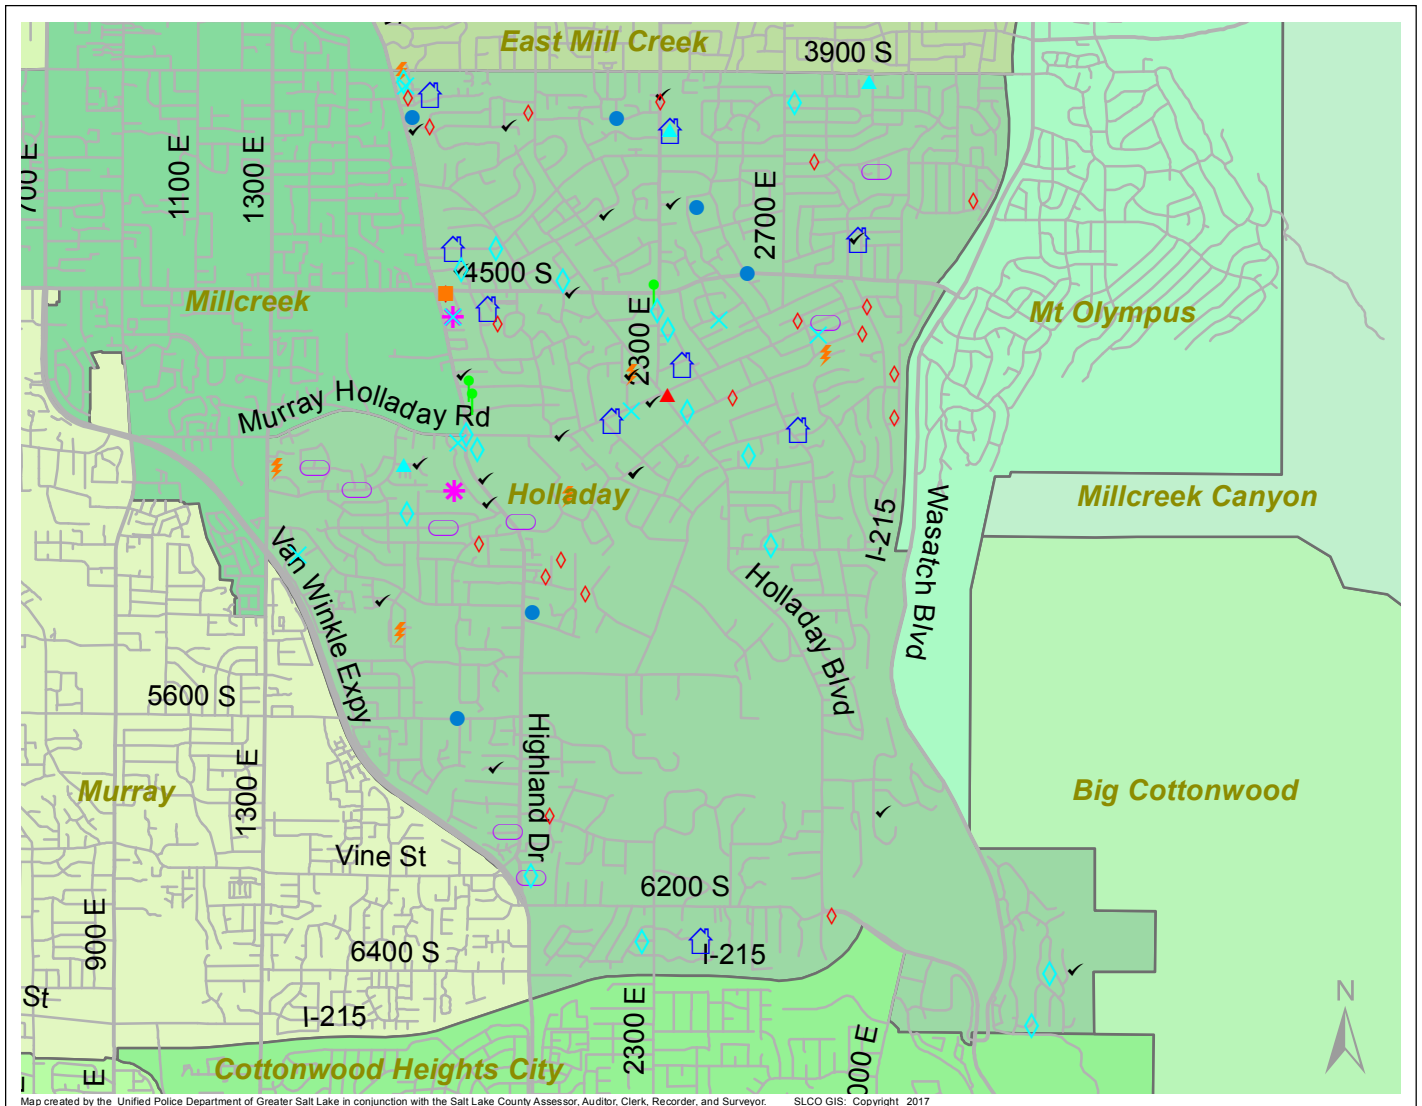

Case Report: Holladay

2017

Apr

UNIFIED POLICE
GREATER SALT LAKE

Total Number of Calls: 996
Total Number of Cases: 297
Total Number of Offenses: 329

SUMMARY OF GROUP A CRIMES	
Arson: 0	Domestic Violence: 11
Assaults: 2	Drive-By Shootings: 0
--Aggravated: 0	Drug Offenses: 9
--Simple: 2	Gang-related: 0
Auto Thefts: 8	Graffiti: 0
Burglary: 6	Hate Crimes: Unavailable
--Business: 2	Juvenile-related: Unavailable
--Residential: 4	Sex Crimes: 3
Homicide: 0	Suspicious Circumstances: 21
Sexual Assault: 1	Vandalism: 7
Robbery: 5	Weapon Violation: 2
Theft/Larceny: 17	Weapon/Force Involved: 9
Vehicle Burglary: 20	1 (Gun): 1
	2 (Knife): 0
	3 (Force Involved): 2
	5 (Unknown): 0
	6 (Rifle/Shotgun): 0

1. **LEGEND:**
2. Arson
   - Assault-Aggravated or Simple
   - Auto Theft
   - Burglary-Business or Residential
   - Domestic Violence
   - Drive-By Shooting
   - Drug-related Offense
   - Graffiti
   - Homicide
   - Sexual Assault
   - Robbery
   - Sex Offense
   - Suspicious Circumstance
   - Theft/Larceny
   - Vandalism
   - Vehicle Burglary
   - Weapon Violation