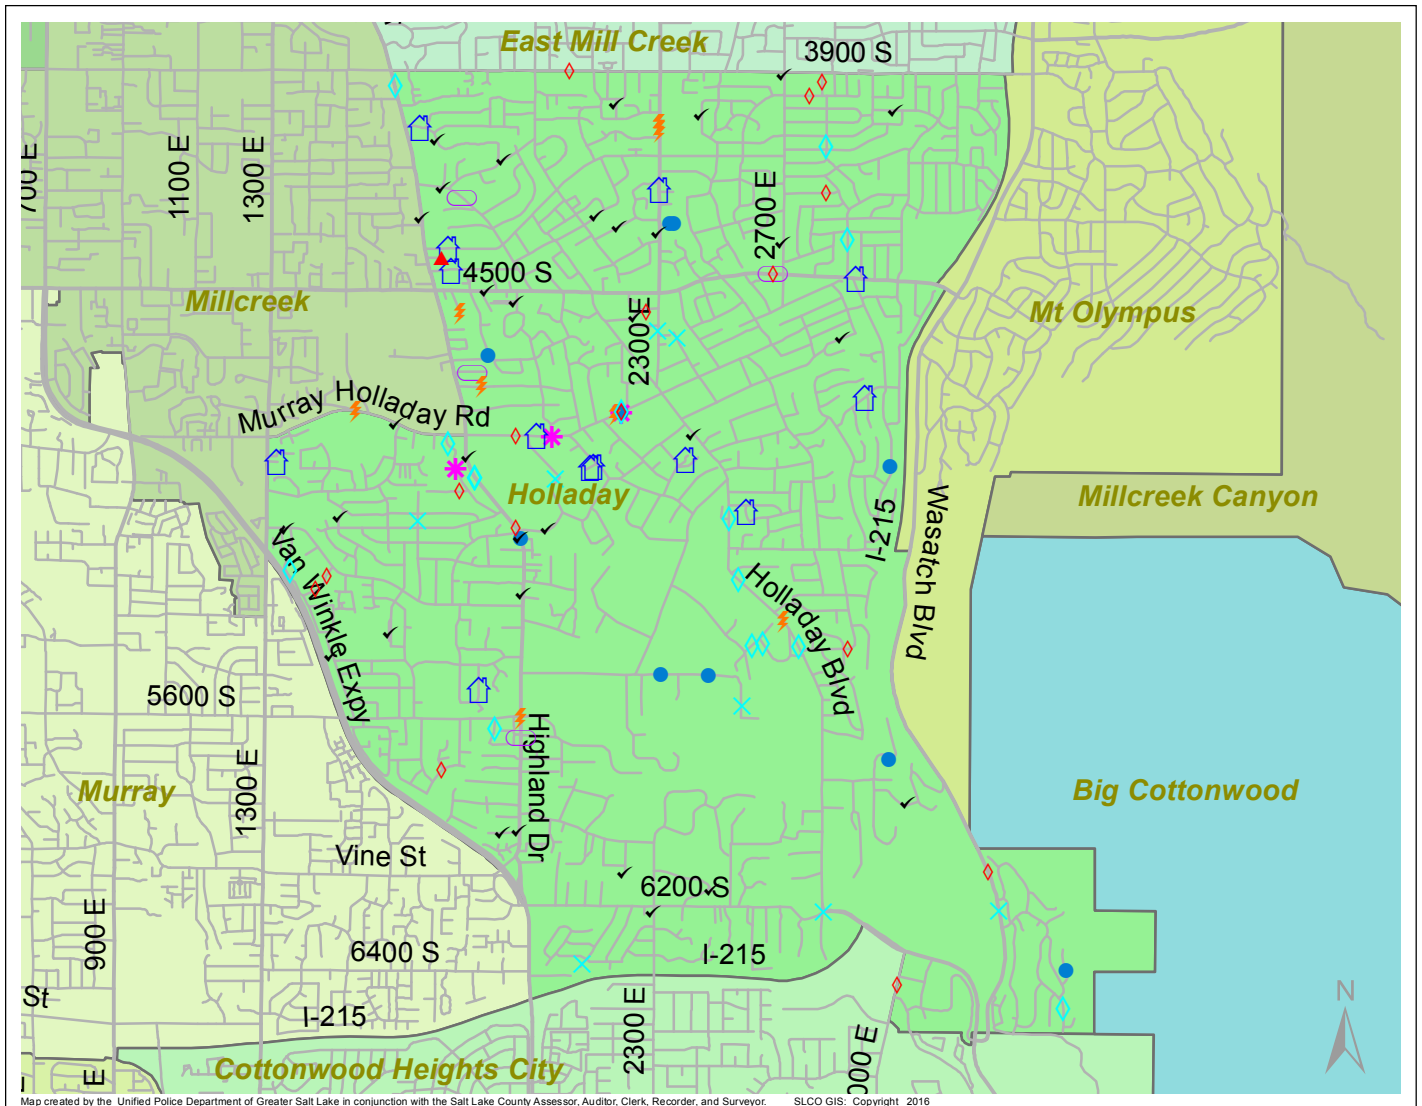

Case Report: Holladay

2016

Sep

UNIFIED POLICE
GREATER SALT LAKE

Total Number of Calls: 1036
Total Number of Cases: 283
Total Number of Offenses: 302

SUMMARY OF GROUP A CRIMES	
Arson: 0	Domestic Violence: 14
Assaults: 3	Drive-By Shootings: 0
--Aggravated: 0	Drug Offenses: 13
--Simple: 3	Gang-related: 0
Auto Thefts: 4	Graffiti: 0
Burglary: 10	Hate Crimes: Unavailable
--Business: 4	Juvenile-related: Unavailable
--Residential: 6	Sex Crimes: 0
Homicide: 0	Suspicious Circumstances: 33
Sexual Assault: 1	Vandalism: 8
Robbery: 0	Weapon Violation: 0
Theft/Larceny: 16	Weapon/Force Involved: 4
Vehicle Burglary: 18	1 (Gun): 0
	2 (Knife): 0
	3 (Force Involved): 1
	5 (Unknown): 0
	6 (Rifle/Shotgun): 0

1. **LEGEND:**
2. Arson
   - Assault-Aggravated or Simple
   - Auto Theft
   - Burglary-Business or Residential
   - Domestic Violence
   - Drive-By Shooting
   - Drug-related Offense
   - Graffiti
   - Homicide
   - Sexual Assault
   - Robbery
   - Sex Offense
   - Suspicious Circumstance
   - Theft/Larceny
   - Vandalism
   - Vehicle Burglary
   - Weapon Violation