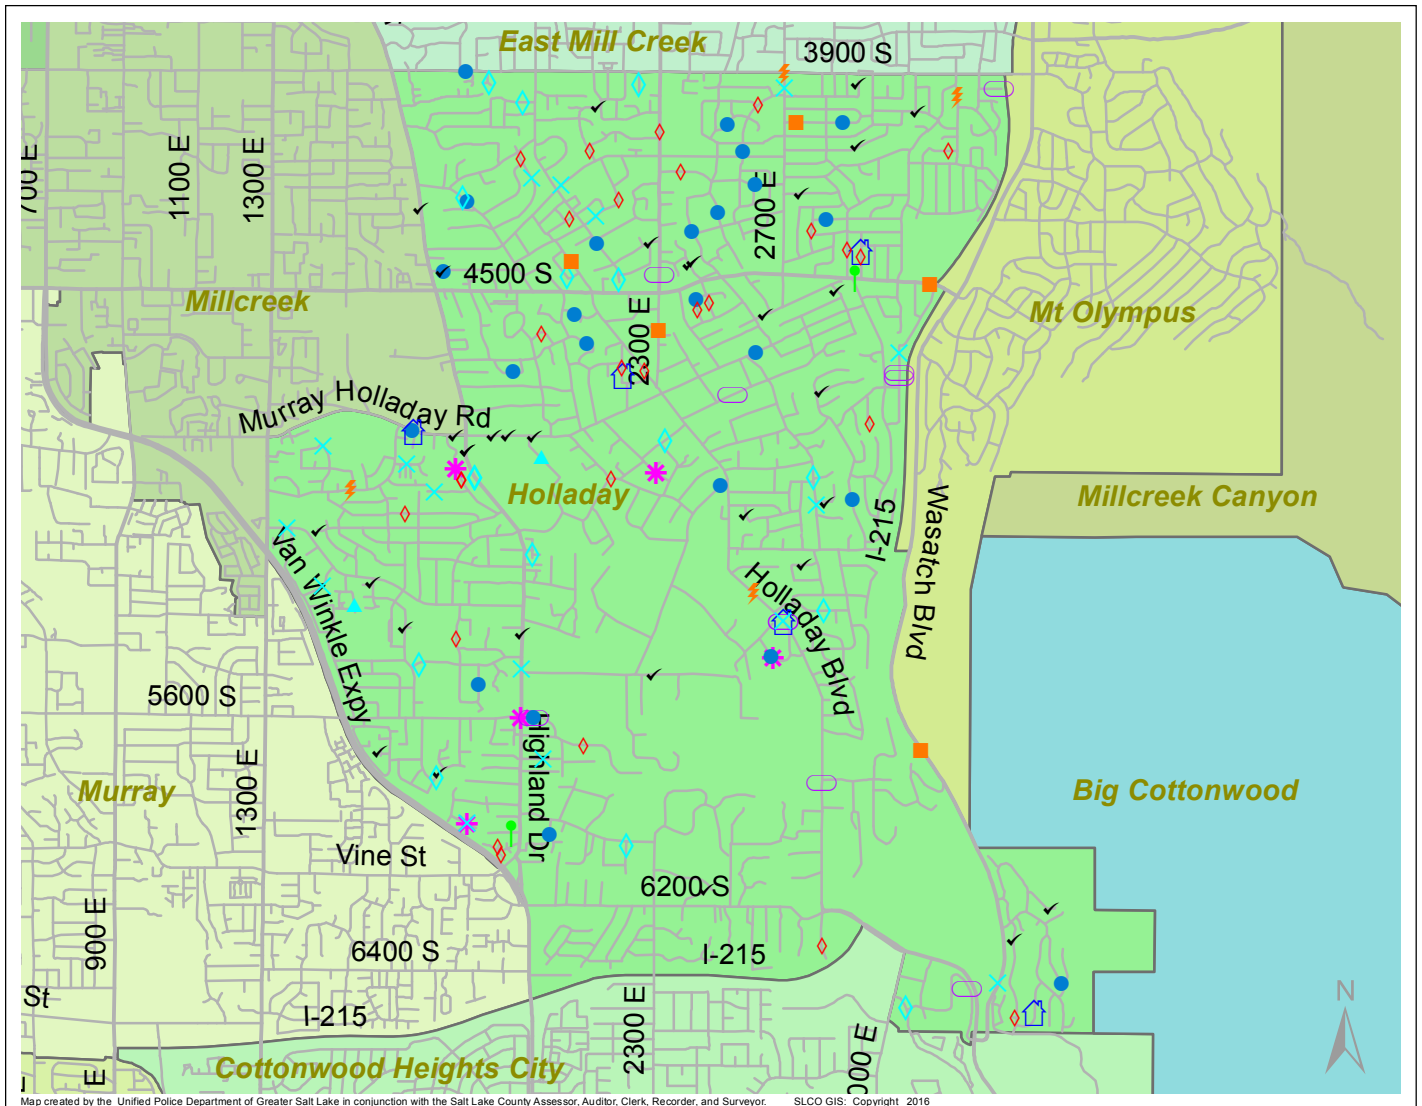

Case Report: Holladay

2016

Jul

UNIFIED POLICE
GREATER SALT LAKE

Total Number of Calls: 1246
Total Number of Cases: 321
Total Number of Offenses: 352

SUMMARY OF GROUP A CRIMES	
Arson: 0	Domestic Violence: 6
Assaults: 6	Drive-By Shootings: 0
--Aggravated: 3	Drug Offenses: 5
--Simple: 3	Gang-related: 0
Auto Thefts: 12	Graffiti: 0
Burglary: 26	Hate Crimes: Unavailable
--Business: 3	Juvenile-related: Unavailable
--Residential: 23	Sex Crimes: 2
Homicide: 0	Suspicious Circumstances: 32
Sexual Assault: 0	Vandalism: 17
Robbery: 2	Weapon Violation: 5
Theft/Larceny: 17	Weapon/Force Involved: 10
Vehicle Burglary: 27	1 (Gun): 2
	2 (Knife): 0
	3 (Force Involved): 1
	5 (Unknown): 2
	6 (Rifle/Shotgun): 0

1. **LEGEND:**
2. Arson
   - Assault-Aggravated or Simple
   - Auto Theft
   - Burglary-Business or Residential
   - Domestic Violence
   - Drive-By Shooting
   - Drug-related Offense
   - Graffiti
   - Homicide
   - Sexual Assault
   - Robbery
   - Sex Offense
   - Suspicious Circumstance
   - Theft/Larceny
   - Vandalism
   - Vehicle Burglary
   - Weapon Violation