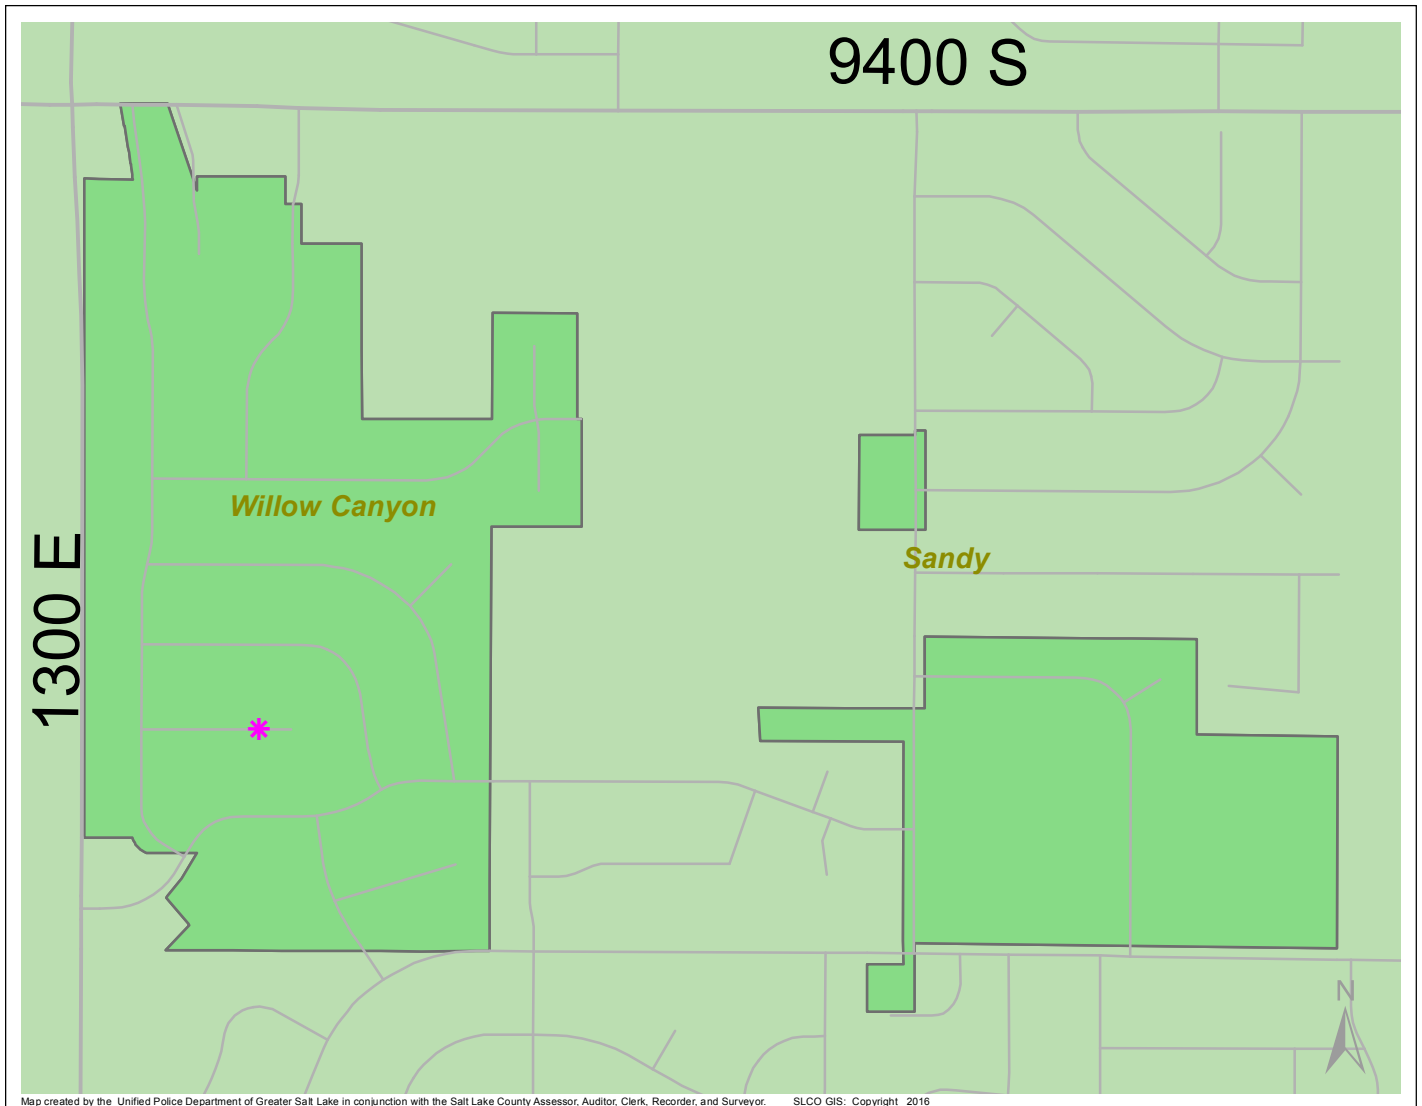

Case Report: Willow Canyon

2016

Jan

UNIFIED POLICE
GREATER SALT LAKE

Total Number of Calls: 10
Total Number of Cases: 5
Total Number of Offenses: 9

SUMMARY OF GROUP A CRIMES	
Arson: 0	Domestic Violence: 1
Assaults: 1	Drive-By Shootings: 0
--Aggravated: 0	Drug Offenses: 0
--Simple: 1	Gang-related: 0
Auto Thefts: 0	Graffiti: 0
Burglary: 0	Hate Crimes: Unavailable
--Business: 0	Juvenile-related: Unavailable
--Residential: 0	Sex Crimes: 0
Homicide: 0	Suspicious Circumstances: 0
Sexual Assault: 0	Vandalism: 1
Robbery: 0	Weapon Violation: 0
Theft/Larceny: 0	Weapon/Force Involved: 1
Vehicle Burglary: 0	1 (Gun): 0
	2 (Knife): 0
	3 (Force Involved): 1
	5 (Unknown): 0
	6 (Rifle/Shotgun): 0

1. **LEGEND:**
2. Arson
   - Assault-Aggravated or Simple
   - Auto Theft
   - Burglary-Business or Residential
   - Domestic Violence
   - Drive-By Shooting
   - Drug-related Offense
   - Graffiti
   - Homicide
   - Sexual Assault
   - Robbery
   - Sex Offense
   - Suspicious Circumstance
   - Theft/Larceny
   - Vandalism
   - Vehicle Burglary
   - Weapon Violation

2/9/2016