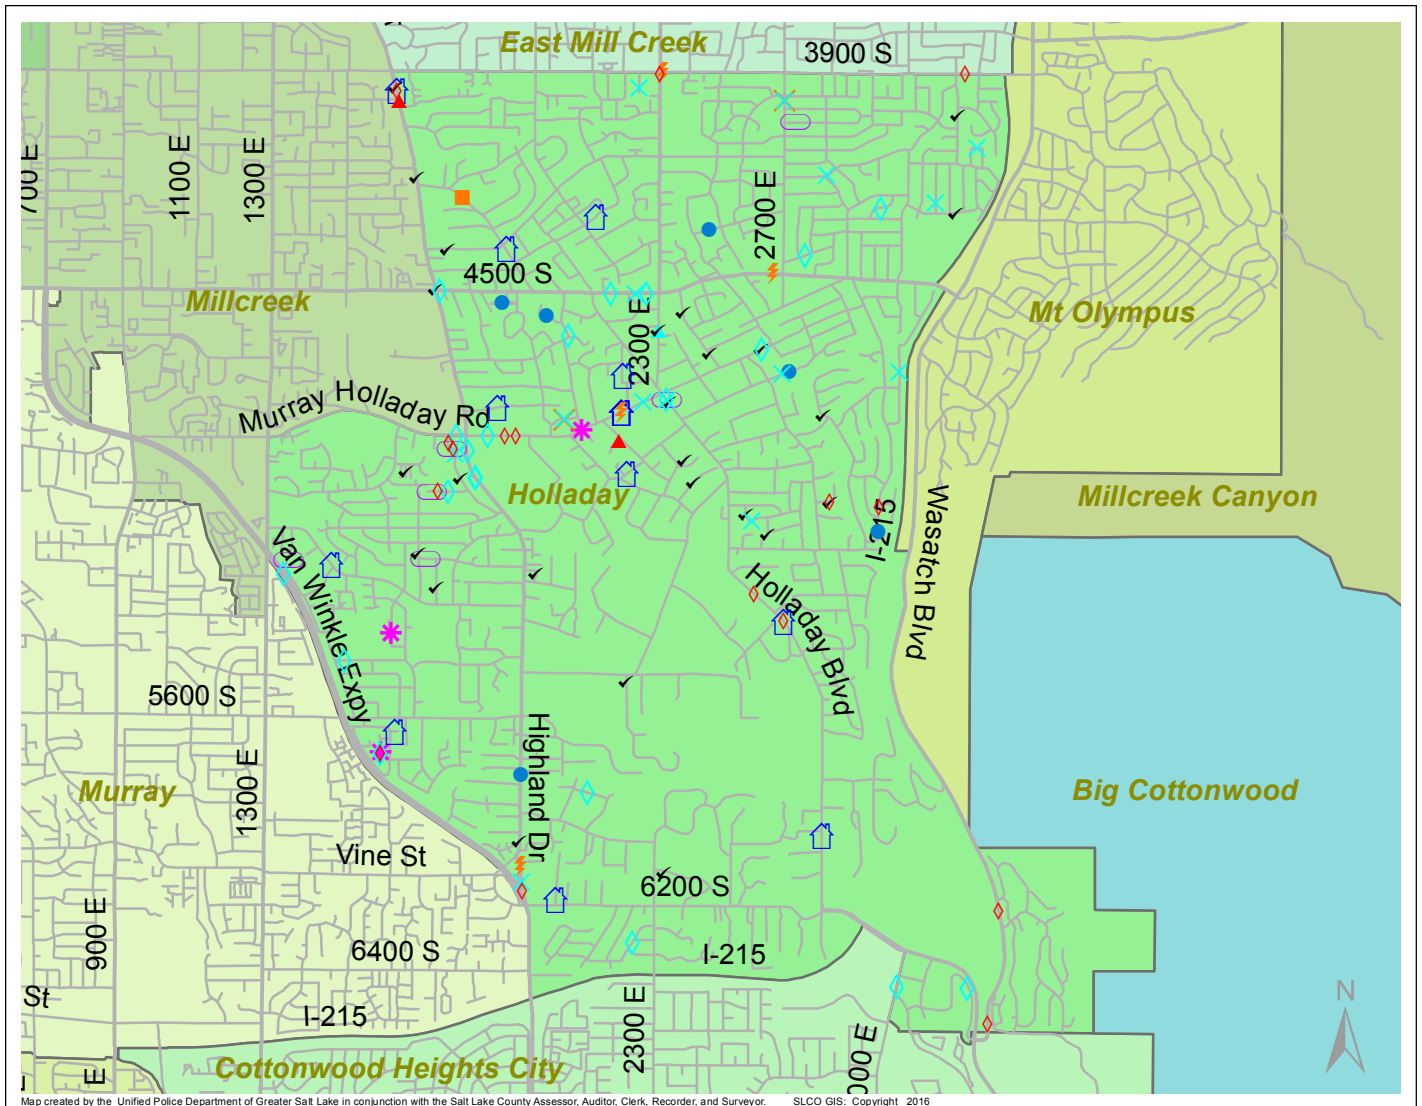

Case Report: Holladay

2016

Feb

UNIFIED POLICE
GREATER SALT LAKE

Total Number of Calls: 930
Total Number of Cases: 292
Total Number of Offenses: 312

SUMMARY OF GROUP A CRIMES	
Arson: 0	Domestic Violence: 16
Assaults: 3	Drive-By Shootings: 0
--Aggravated: 0	Drug Offenses: 7
--Simple: 3	Gang-related: 1
Auto Thefts: 7	Graffiti: 3
Burglary: 6	Hate Crimes: Unavailable
--Business: 0	Juvenile-related: Unavailable
--Residential: 6	Sex Crimes: 1
Homicide: 0	Suspicious Circumstances: 25
Sexual Assault: 2	Vandalism: 16
Robbery: 0	Weapon Violation: 1
Theft/Larceny: 23	Weapon/Force Involved: 7
Vehicle Burglary: 16	1 (Gun): 0
	2 (Knife): 0
	3 (Force Involved): 2
	5 (Unknown): 0
	6 (Rifle/Shotgun): 0

1. **LEGEND:**
2. Arson
   - Assault-Aggravated or Simple
   - Auto Theft
   - Burglary-Business or Residential
   - Domestic Violence
   - Drive-By Shooting
   - Drug-related Offense
   - Graffiti
   - Homicide
   - Sexual Assault
   - Robbery
   - Sex Offense
   - Suspicious Circumstance
   - Theft/Larceny
   - Vandalism
   - Vehicle Burglary
   - Weapon Violation