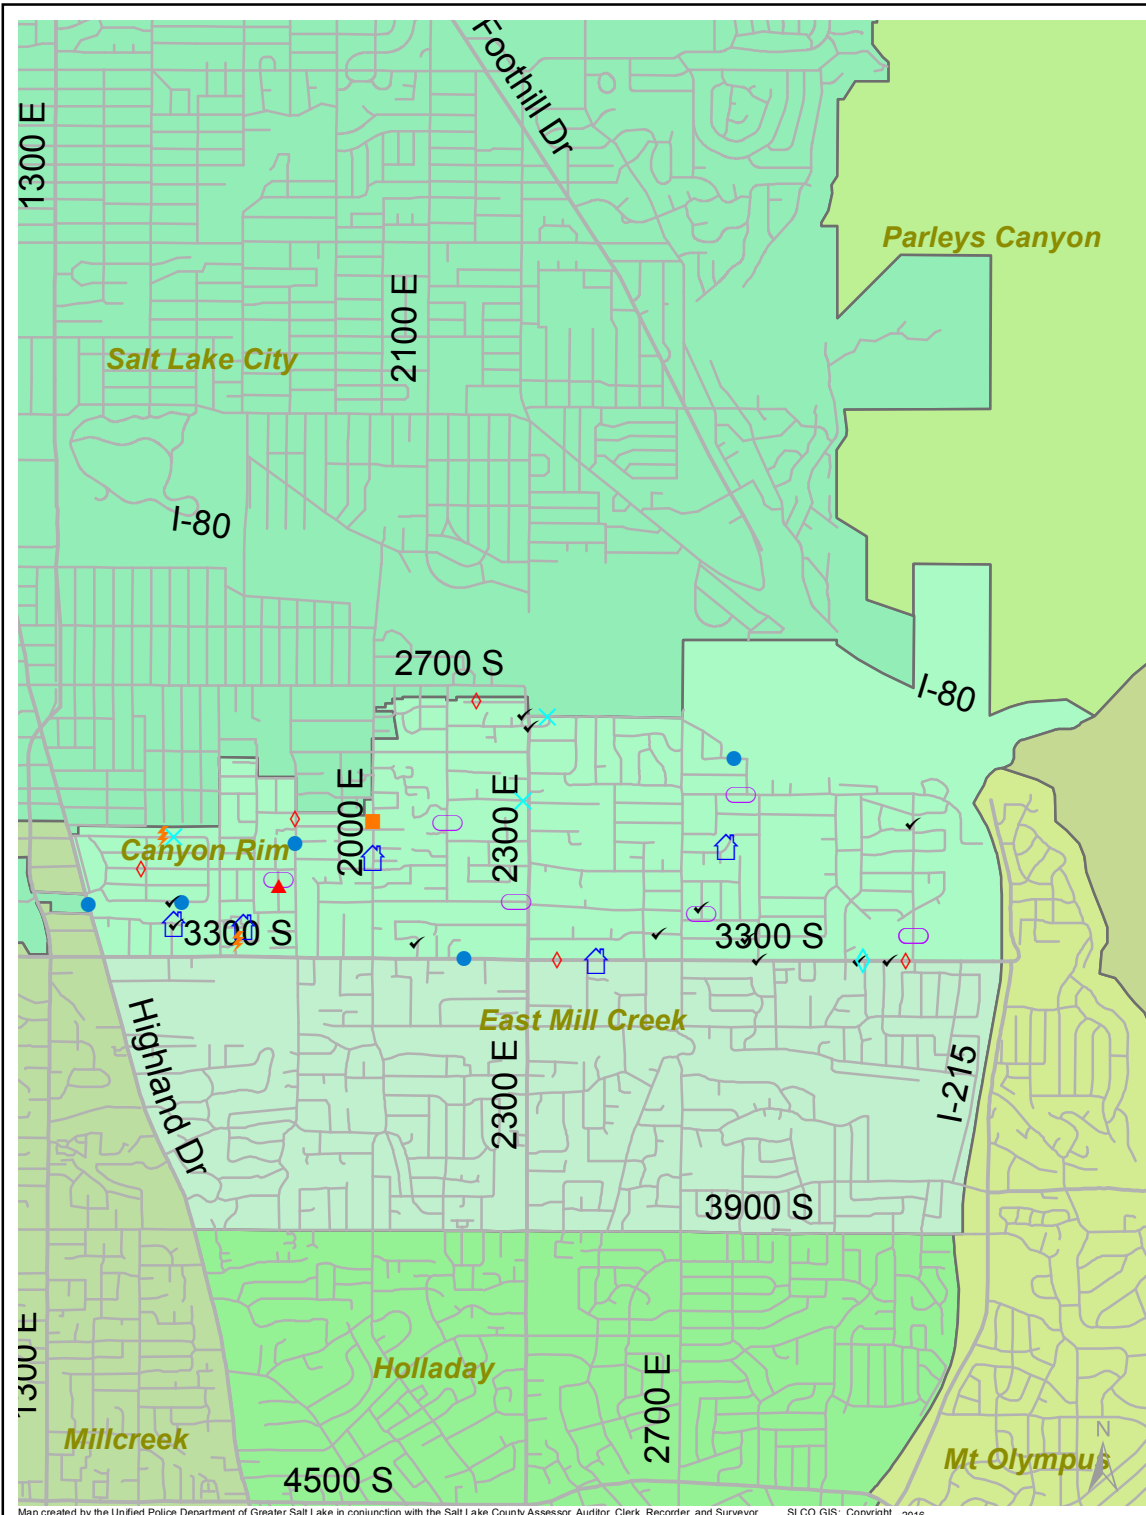

Case Report: Canyon Rim

2016

Feb

Total Number of Calls: 272
Total Number of Cases: 79
Total Number of Offenses: 87

SUMMARY OF GROUP A CRIMES

Arson: 0
Assaults: 0
--Aggravated: 0
--Simple: 0
Auto Thefts: 7
Burglary: 5
--Business: 3
--Residential: 2
Homicide: 0
Sexual Assault: 1
Robbery: 0
Theft/Larceny: 1
Vehicle Burglary: 5

Domestic Violence: 6
Drive-By Shootings: 0
Drug Offenses: 4
Gang-related: 0
Graffiti: 0
Hate Crimes: Unavailable
Juvenile-related: Unavailable
Sex Crimes: 0
Suspicious Circumstances: 12
Vandalism: 3
Weapon Violation: 1
Weapon/Force Involved: 1
1 (Gun): 0
2 (Knife): 0
3 (Force Involved): 0
5 (Unknown): 0
6 (Rifle/Shotgun): 0

LEGEND:

- Arson
- Assault-Aggravated or Simple
- Auto Theft
- Burglary-Business or Residential
- Domestic Violence
- Drive-By Shooting
- Drug-related Offense
- Graffiti
- Homicide
- Sexual Assault
- Robbery
- Sex Offense
- Suspicious Circumstance
- Theft/Larceny
- Vandalism
- Vehicle Burglary
- Weapon Violation