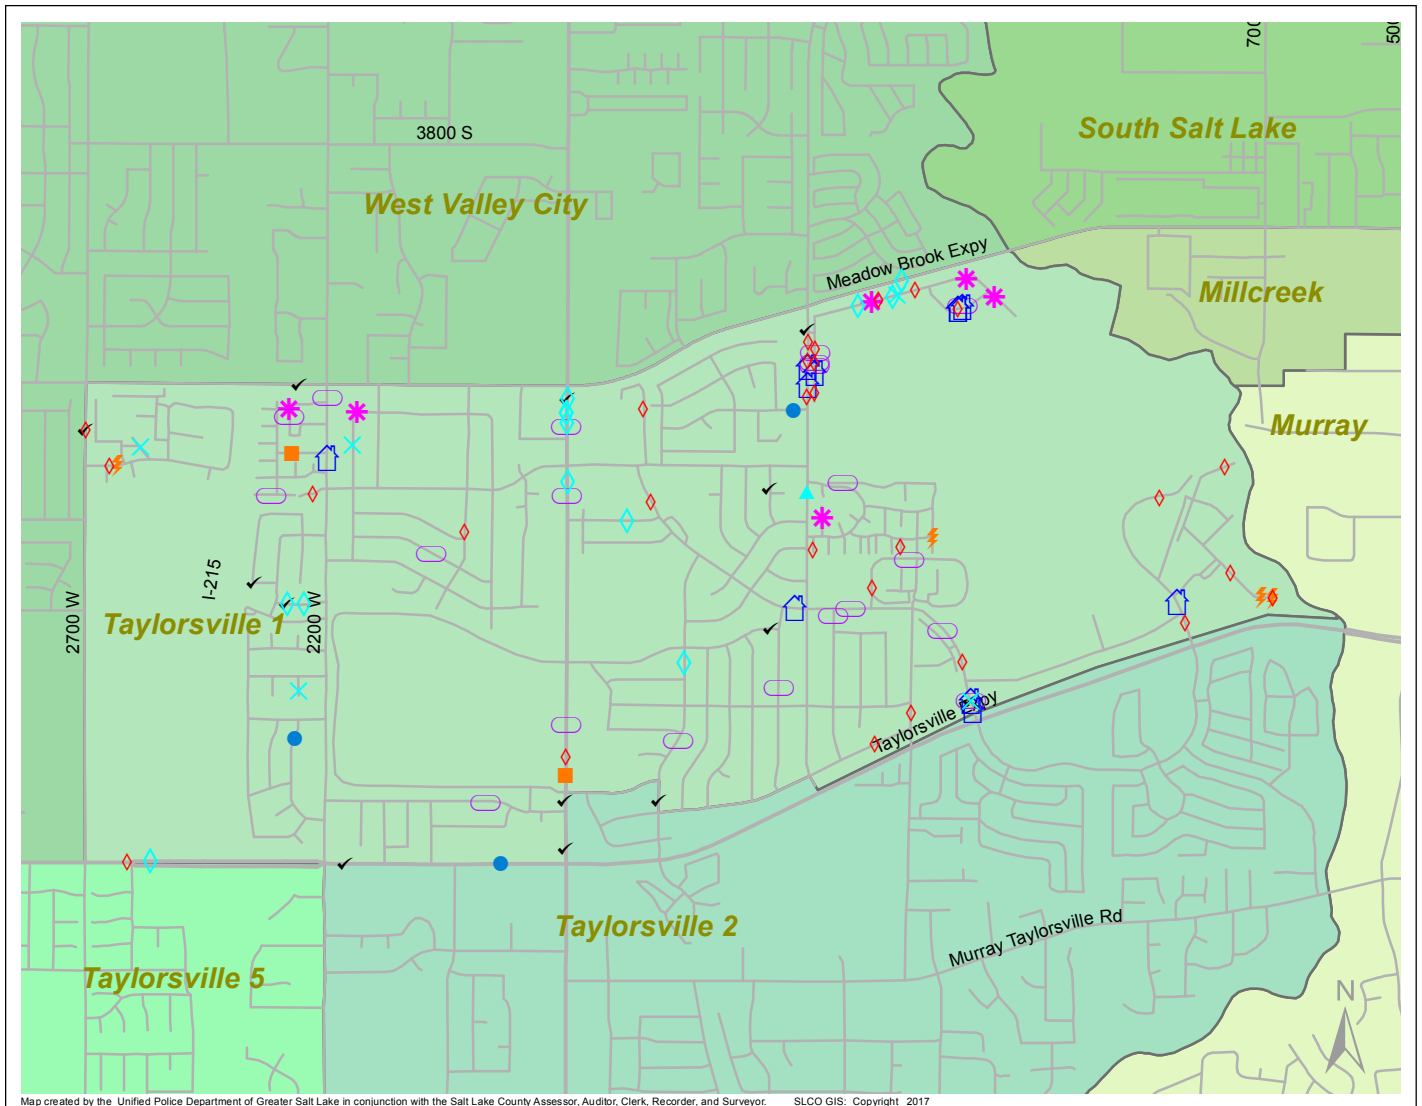

Case Report: Taylorsville 1

2016

Dec

**UNIFIED
POLICE**
GREATER SALT LAKE

Total Number of Calls: 739
Total Number of Cases: 229
Total Number of Offenses: 274

SUMMARY OF GROUP A CRIMES	
Arson: 0	Domestic Violence: 20
Assaults: 7	Drive-By Shootings: 0
--Aggravated: 0	Drug Offenses: 10
--Simple: 7	Gang-related: 2
Auto Thefts: 21	Graffiti: 3
Burglary: 3	Hate Crimes: Unavailable
--Business: 1	Juvenile-related: Unavailable
--Residential: 2	Sex Crimes: 1
Homicide: 0	Suspicious Circumstances: 14
Sexual Assault: 0	Vandalism: 12
Robbery: 0	Weapon Violation: 6
Theft/Larceny: 13	Weapon/Force Involved: 11
Vehicle Burglary: 28	1 (Gun): 1
	2 (Knife): 0
	3 (Force Involved): 6
	5 (Unknown): 0
	6 (Rifle/Shotgun): 0

1. **LEGEND:**
2. Arson
   - Assault-Aggravated or Simple
   - Auto Theft
   - Burglary-Business or Residential
   - Domestic Violence
   - Drive-By Shooting
   - Drug-related Offense
   - Graffiti
   - Homicide
   - Sexual Assault
   - Robbery
   - Sex Offense
   - Suspicious Circumstance
   - Theft/Larceny
   - Vandalism
   - Vehicle Burglary
   - Weapon Violation