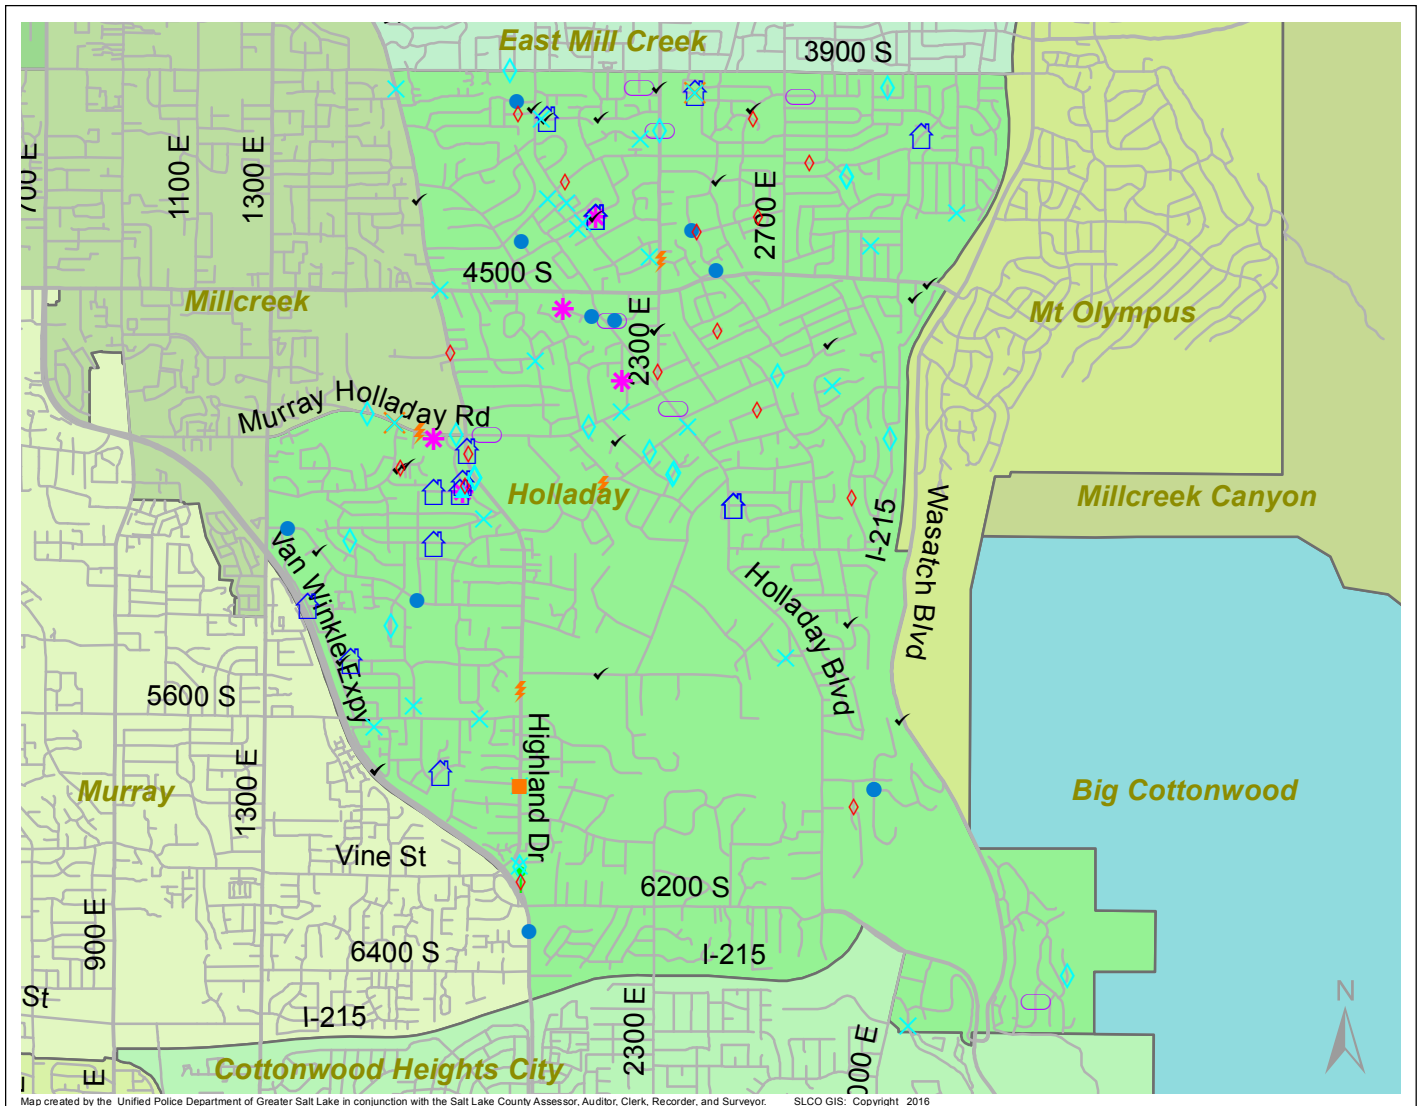

Case Report: Holladay

2016

Apr

UNIFIED POLICE
GREATER SALT LAKE

Total Number of Calls: 1150
Total Number of Cases: 300
Total Number of Offenses: 336

SUMMARY OF GROUP A CRIMES	
Arson: 0	Domestic Violence: 21
Assaults: 5	Drive-By Shootings: 0
--Aggravated: 1	Drug Offenses: 7
--Simple: 4	Gang-related: 1
Auto Thefts: 8	Graffiti: 2
Burglary: 12	Hate Crimes: Unavailable
--Business: 4	Juvenile-related: Unavailable
--Residential: 8	Sex Crimes: 1
Homicide: 0	Suspicious Circumstances: 24
Sexual Assault: 0	Vandalism: 26
Robbery: 1	Weapon Violation: 1
Theft/Larceny: 22	Weapon/Force Involved: 12
Vehicle Burglary: 16	1 (Gun): 1
	2 (Knife): 0
	3 (Force Involved): 6
	5 (Unknown): 0
	6 (Rifle/Shotgun): 0

1. **LEGEND:**
2. Arson
   - Assault-Aggravated or Simple
   - Auto Theft
   - Burglary-Business or Residential
   - Domestic Violence
   - Drive-By Shooting
   - Drug-related Offense
   - Graffiti
   - Homicide
   - Sexual Assault
   - Robbery
   - Sex Offense
   - Suspicious Circumstance
   - Theft/Larceny
   - Vandalism
   - Vehicle Burglary
   - Weapon Violation